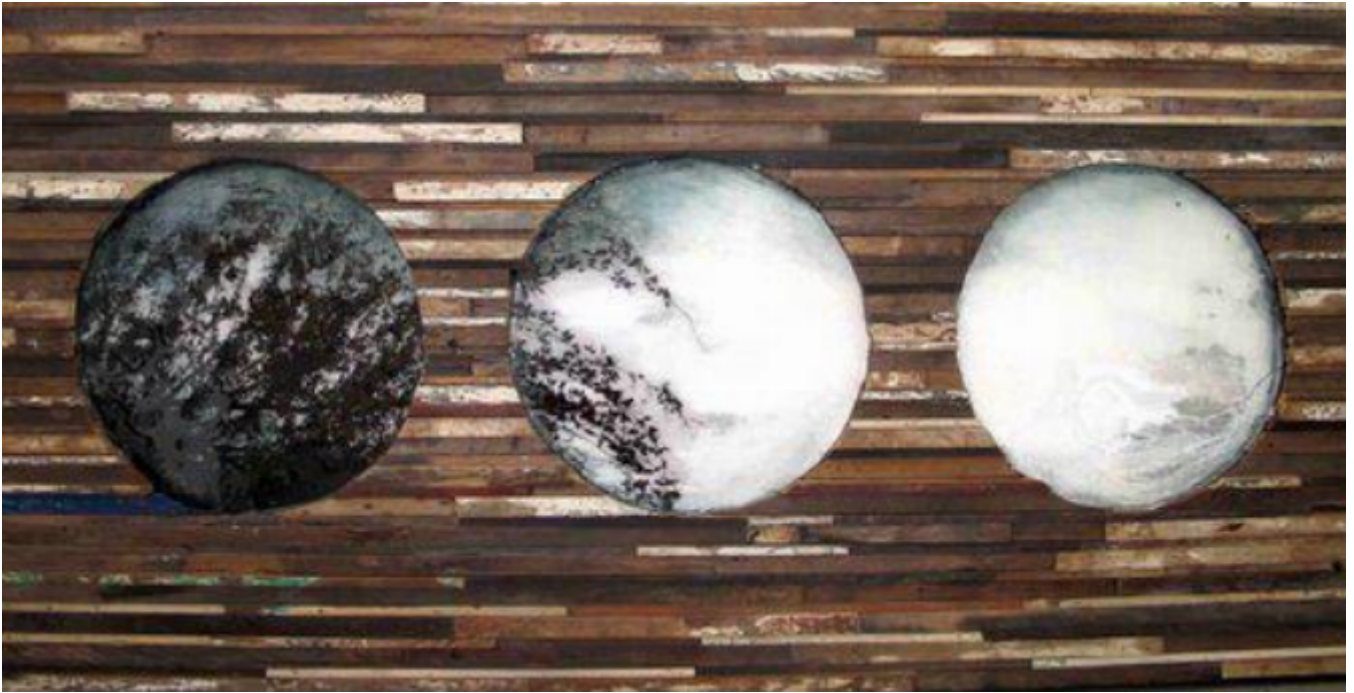

DESCRIPTION

2014

SOLD

Dimensions: 30x60 inches / 76x152 cm