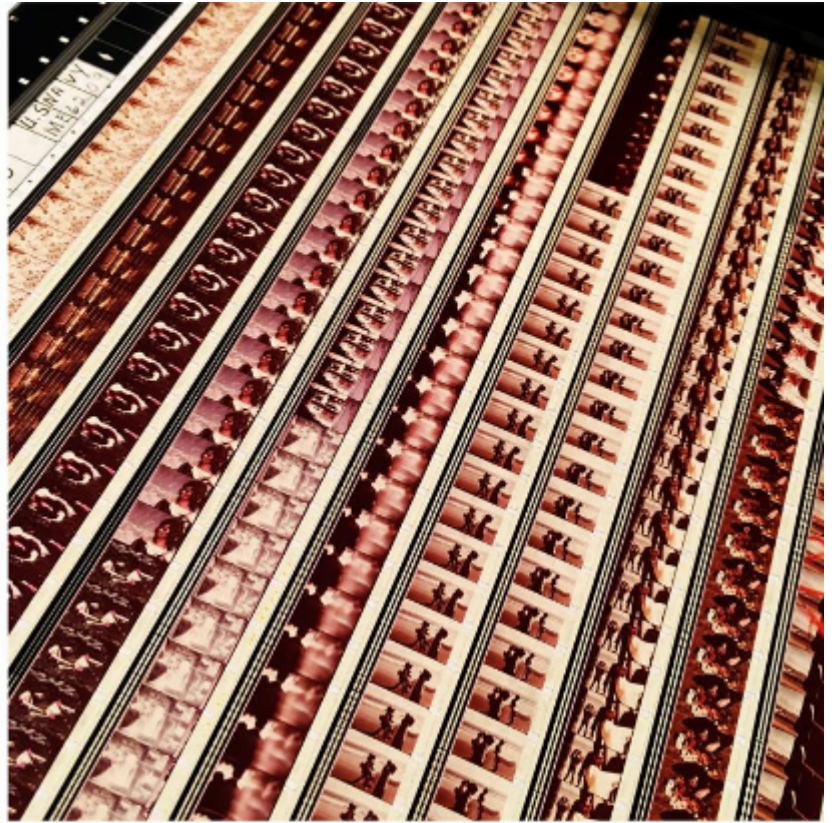

artéria

The Doors 1968 Unknown Soldier

Hugo Cantin

Sold

REF: 14538

Height: 147.5 cm (58.1")

Width: 46 cm (18.1")

## DESCRIPTION

---

2017  
RARE, 1968 Promo Film  
Light Box / 16mm Film Collage, Metal frame (Transfo-120V)  
UNIQUE