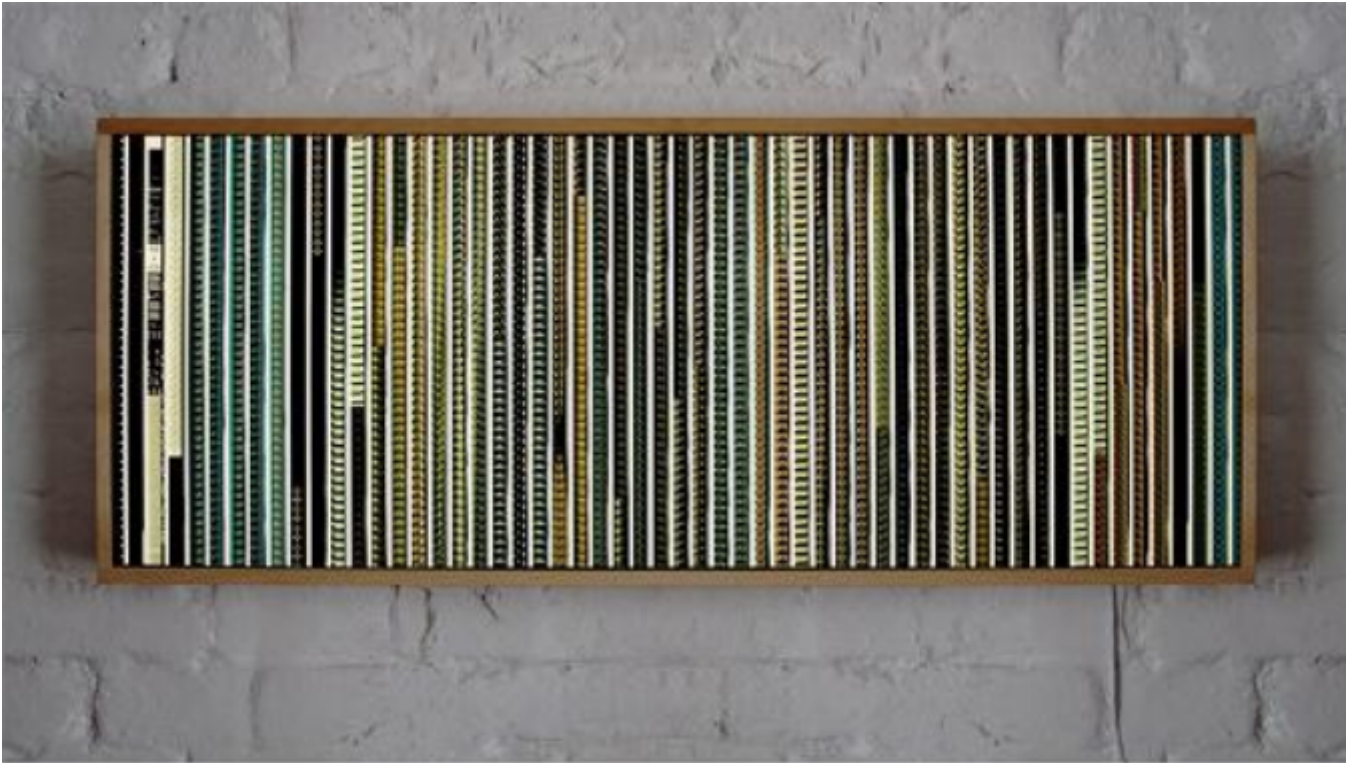

artéria

The Brady Bunch 1973

Hugo Cantin

Sold

REF: 13714

Height: 36 cm (14.2")

Width: 91.5 cm (36")

DESCRIPTION