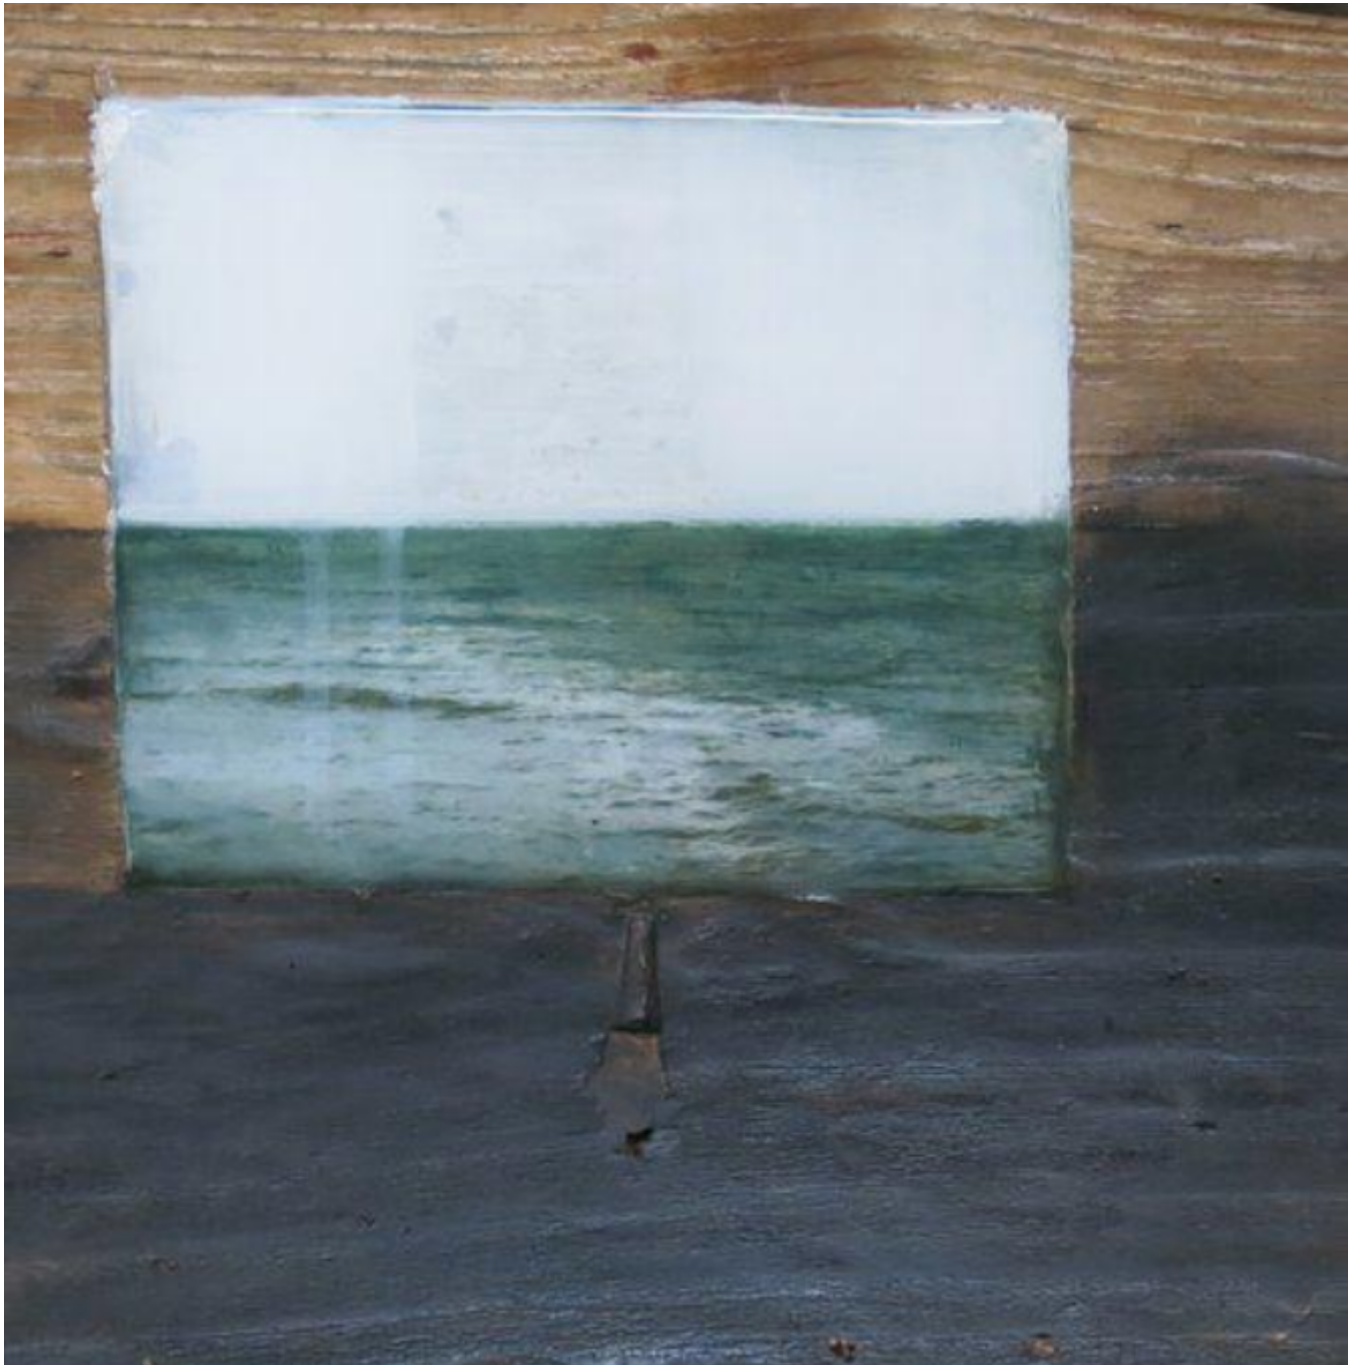

artéria

Sian

Amélie Desjardins

Sold

REF: 6070

## DESCRIPTION

---

2014

SOLD

Dimensions: 10x10 inches / 25x25 cm