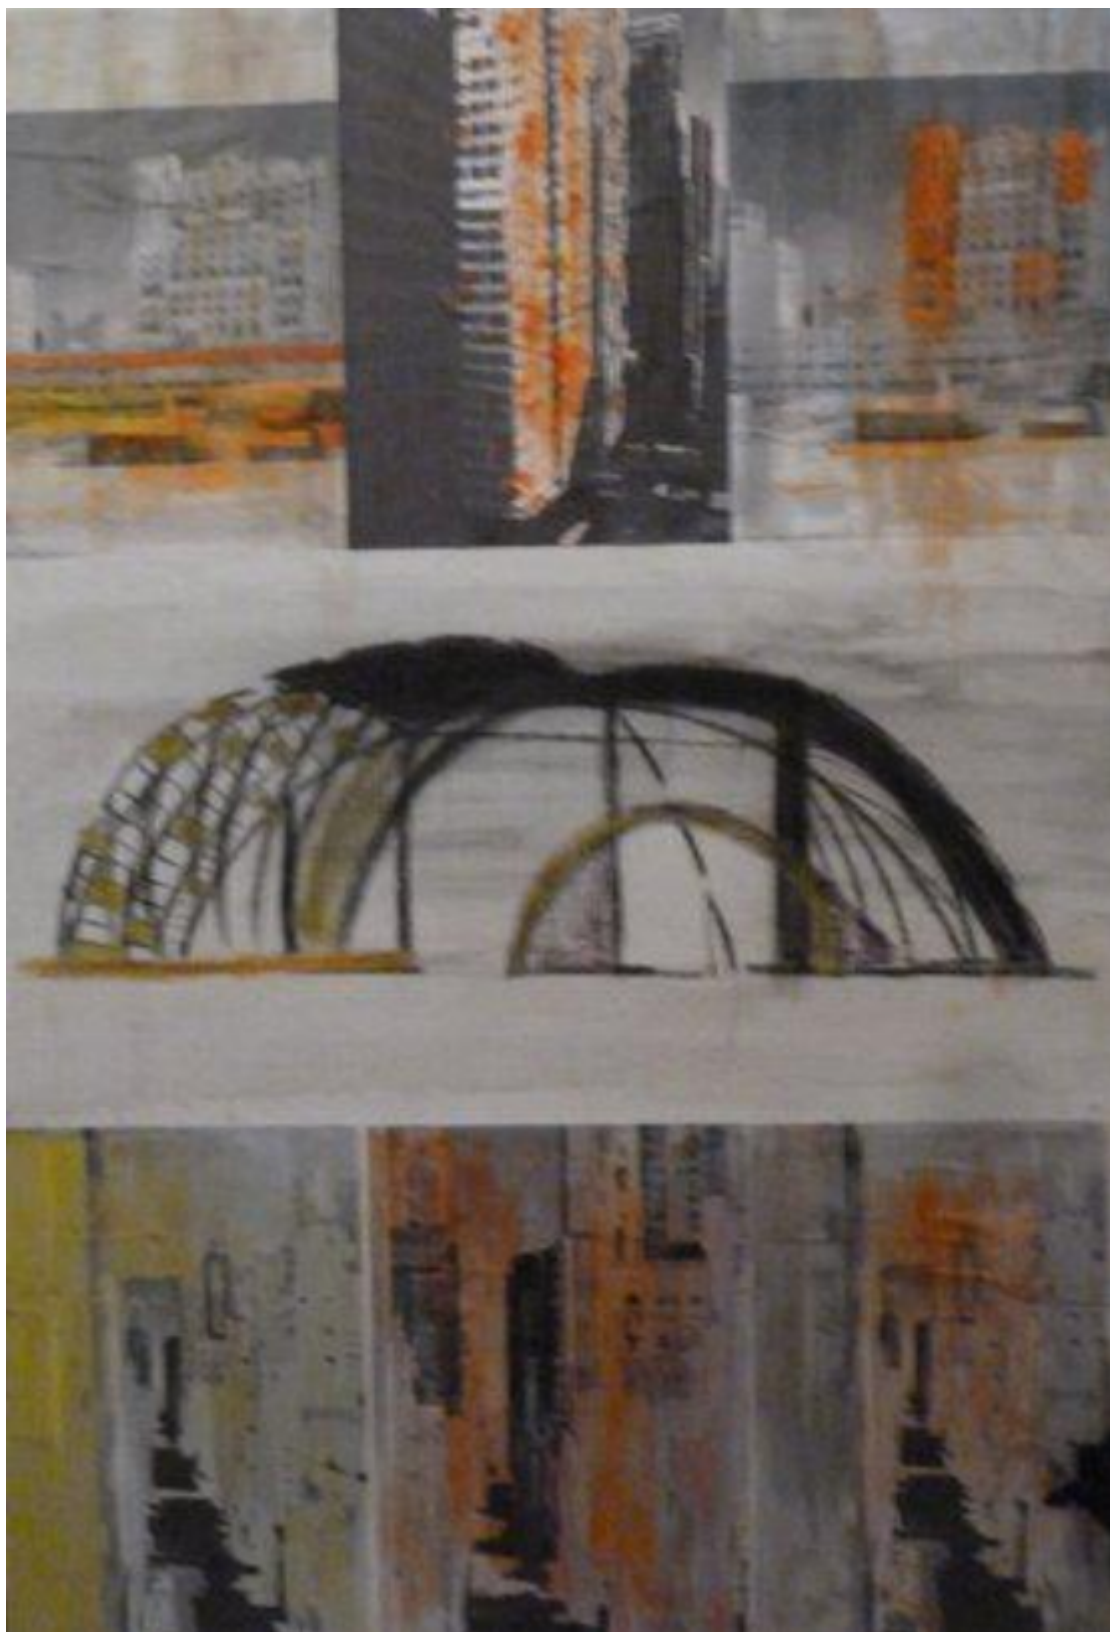

artéria

Shelter

Marie-Anne Baron

Sold

REF: 5466

## DESCRIPTION

---

SOLD

Dimensions: 51x35 inches / 130x89 cm