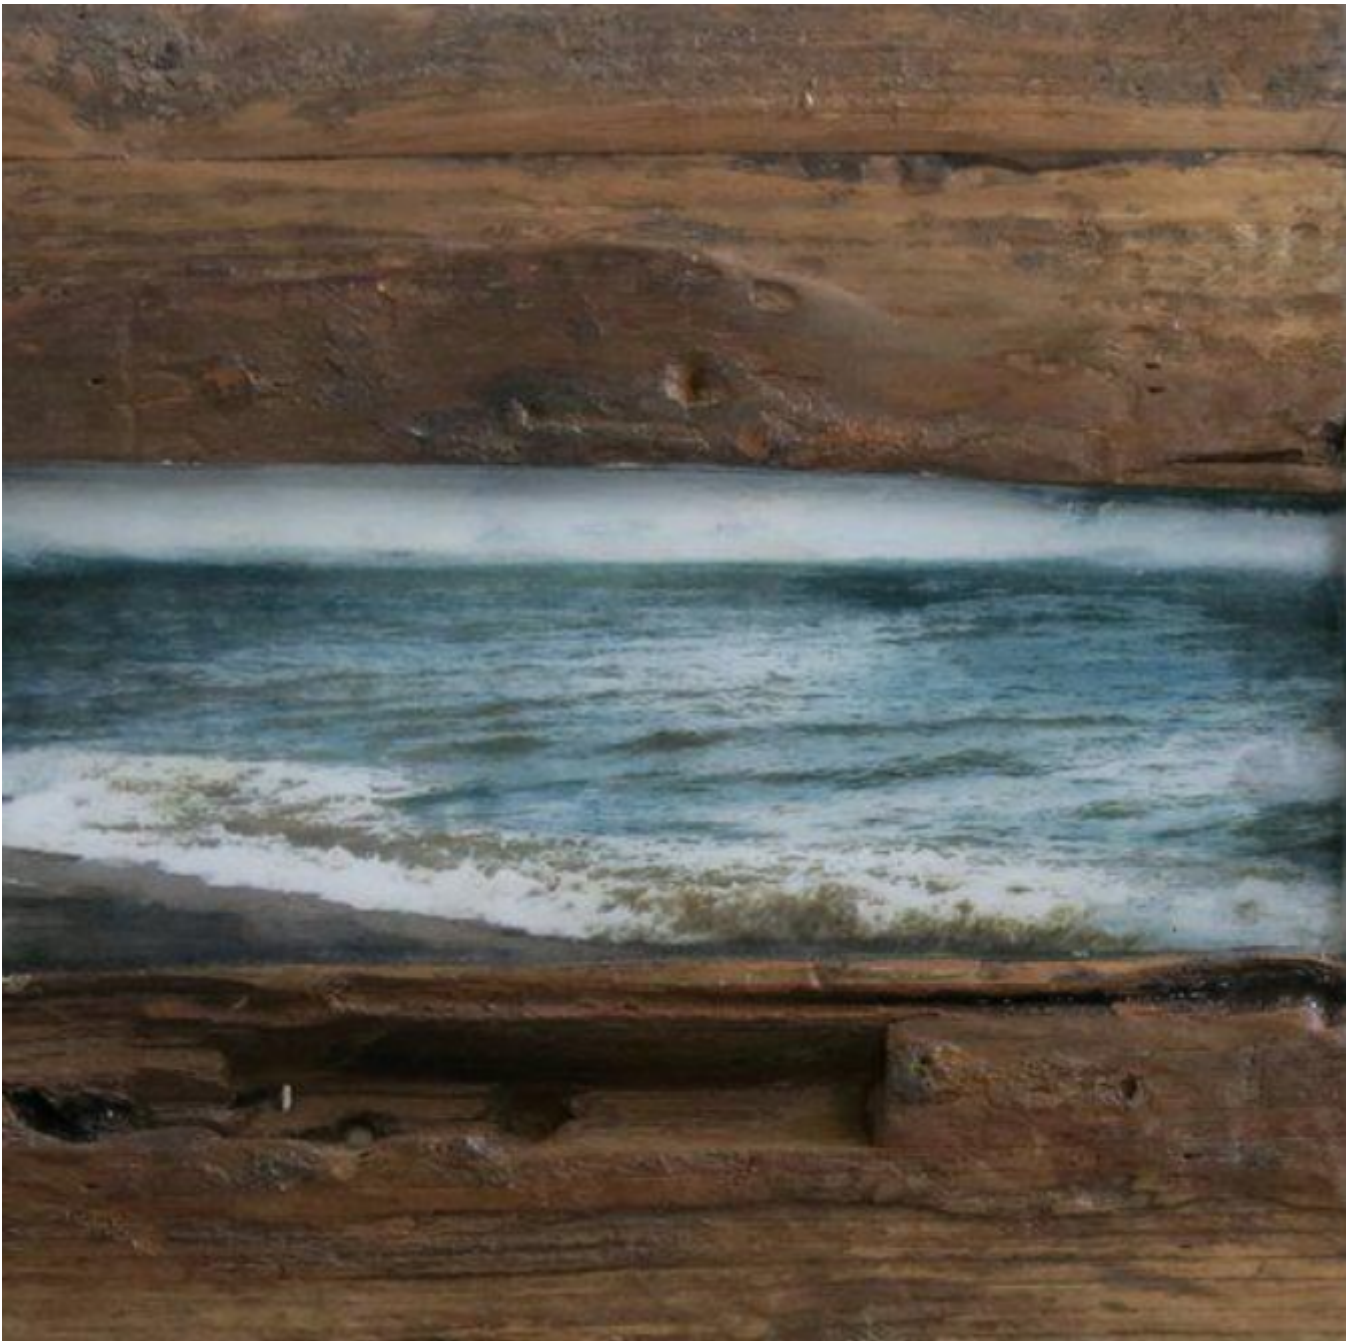

artéria

Sand bar II

Amélie Desjardins

Sold

REF: 6093

DESCRIPTION

2014

SOLD

Dimensions: 12x12 inches / 30x30 cm