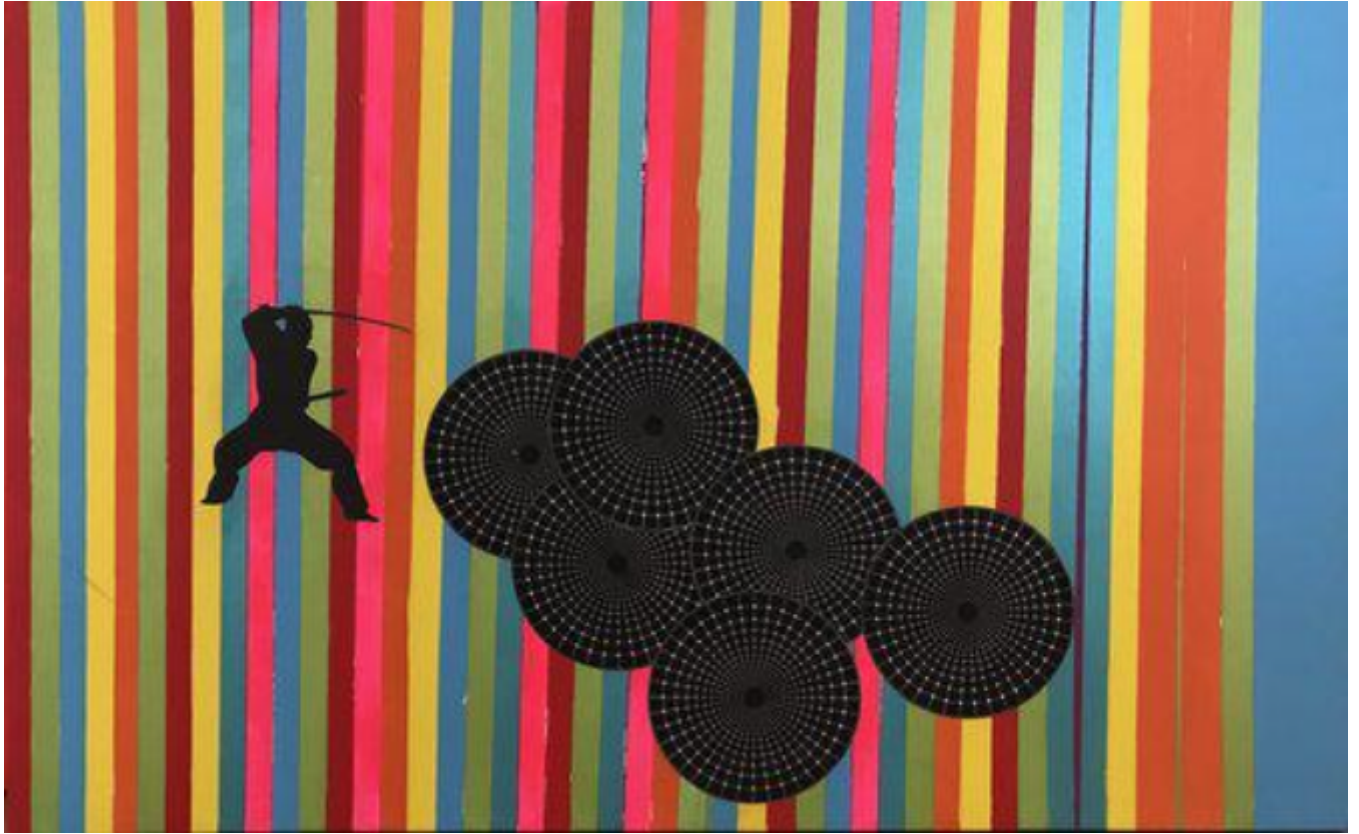

# artéria

**samourai**

Christian Dorey

CA\$1,720 + TAX

REF: 16134

Height: 76.5 cm (30.1")

Width: 122 cm (48")