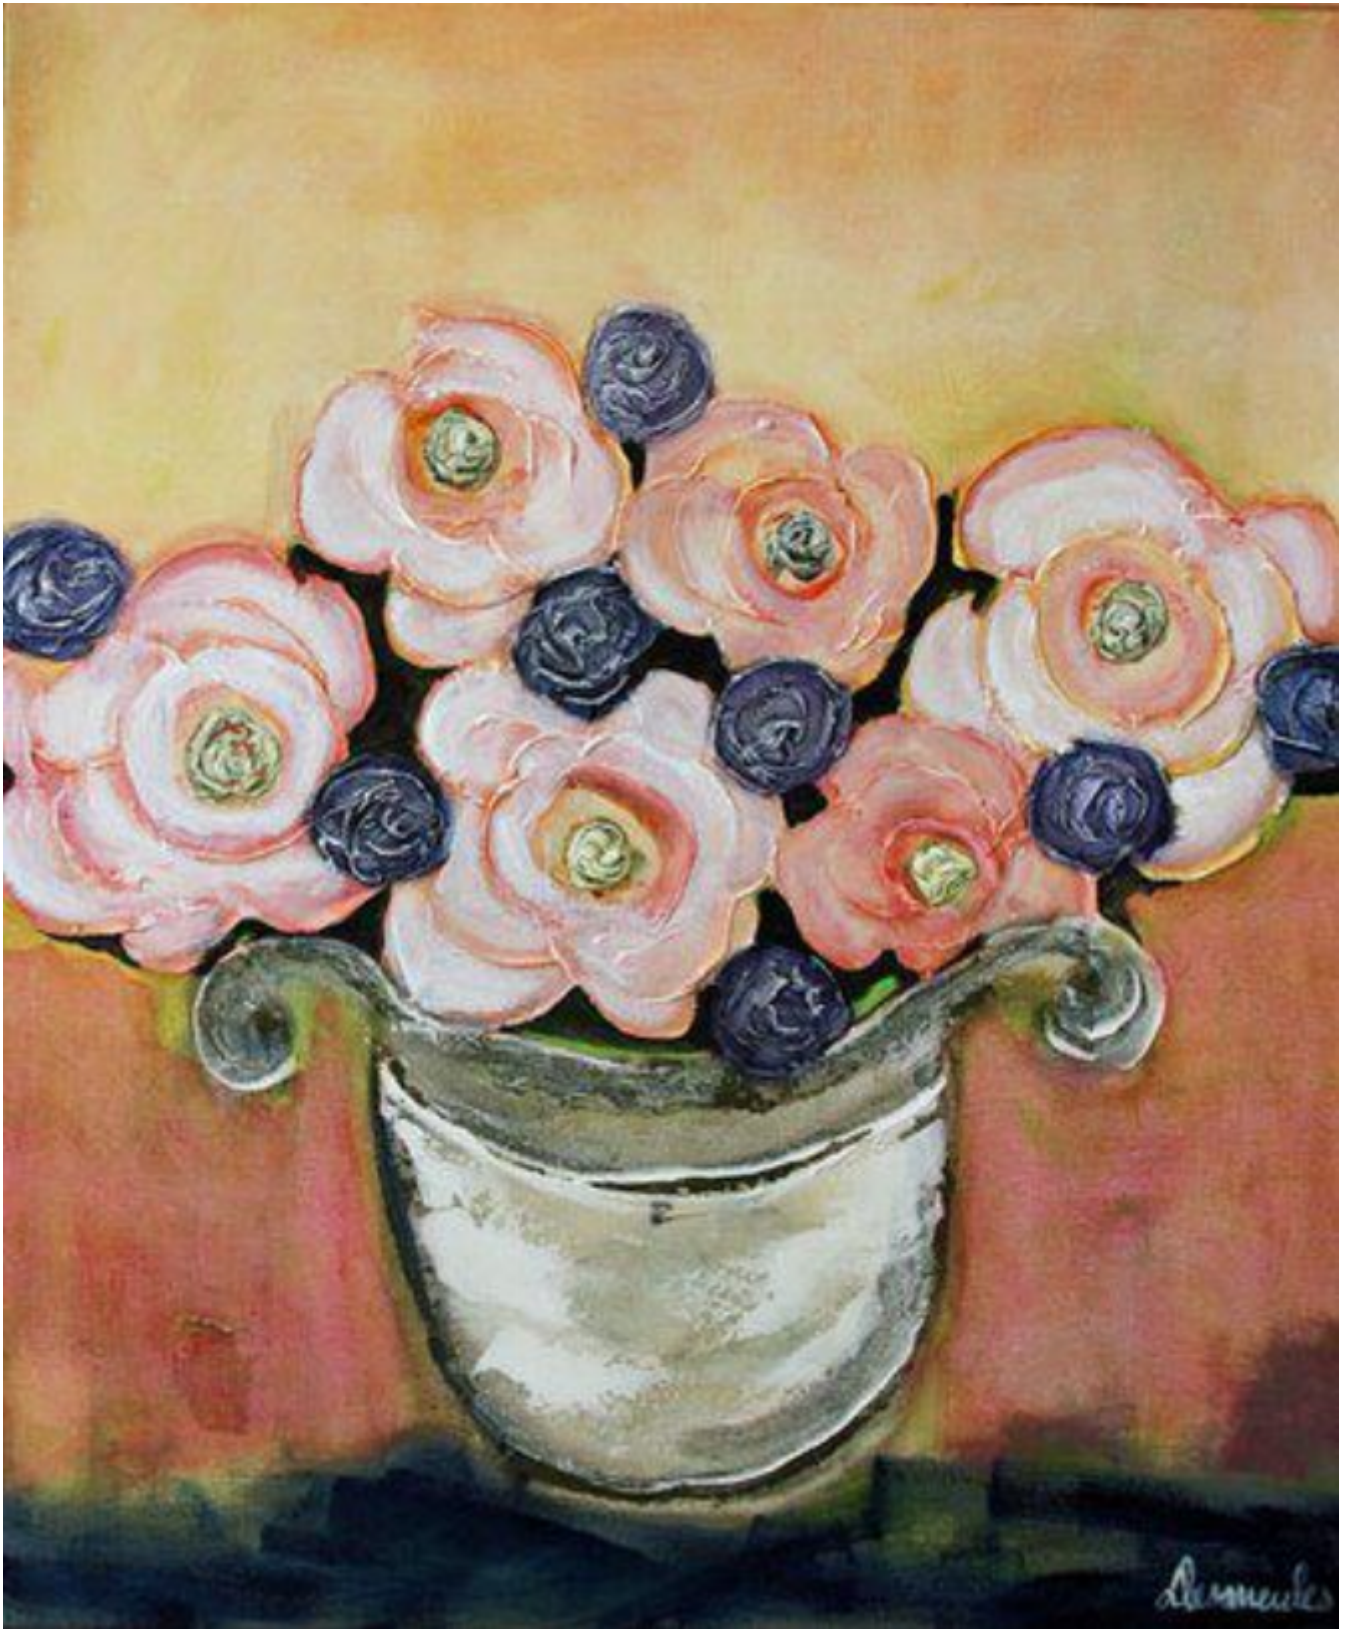

artéria

Romantica

Dominique Desmeules

Sold

REF: 6594

## DESCRIPTION

---

2014

SOLD

Dimensions: 24x20 inches / 61x51 cm