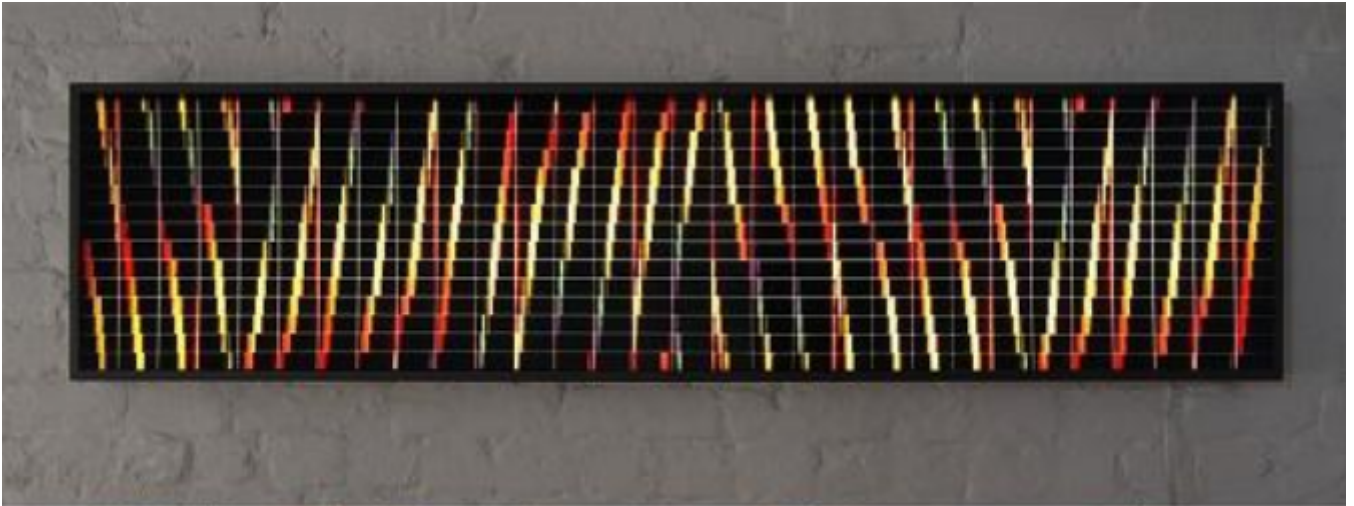

artéria

Psychedelic Abstraction

Hugo Cantin

CA\$2,000 + TAX

REF: 13359

Height: 36 cm (14.2")

Width: 147.5 cm (58.1")

## DESCRIPTION

---

Edition of 5

2017  
Light Box / Double Print on Acrylic and Paper