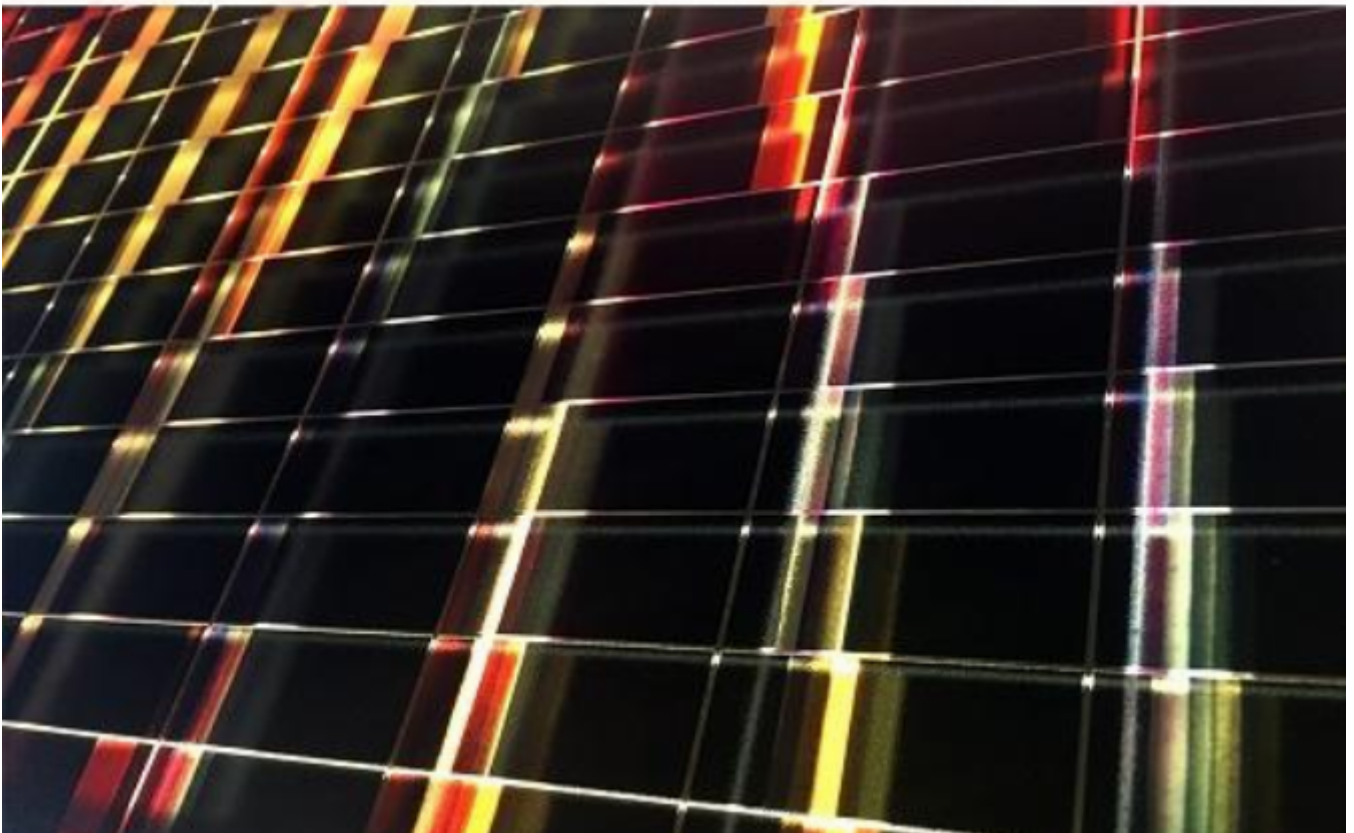

artéria

Psychedelic Abstraction

Hugo Cantin

CA\$2,000 + TAX

REF: 13359

Height: 36 cm (14.2")

Width: 147.5 cm (58.1")

## DESCRIPTION

---

Edition of 5

2017  
Light Box / Double Print on Acrylic and Paper