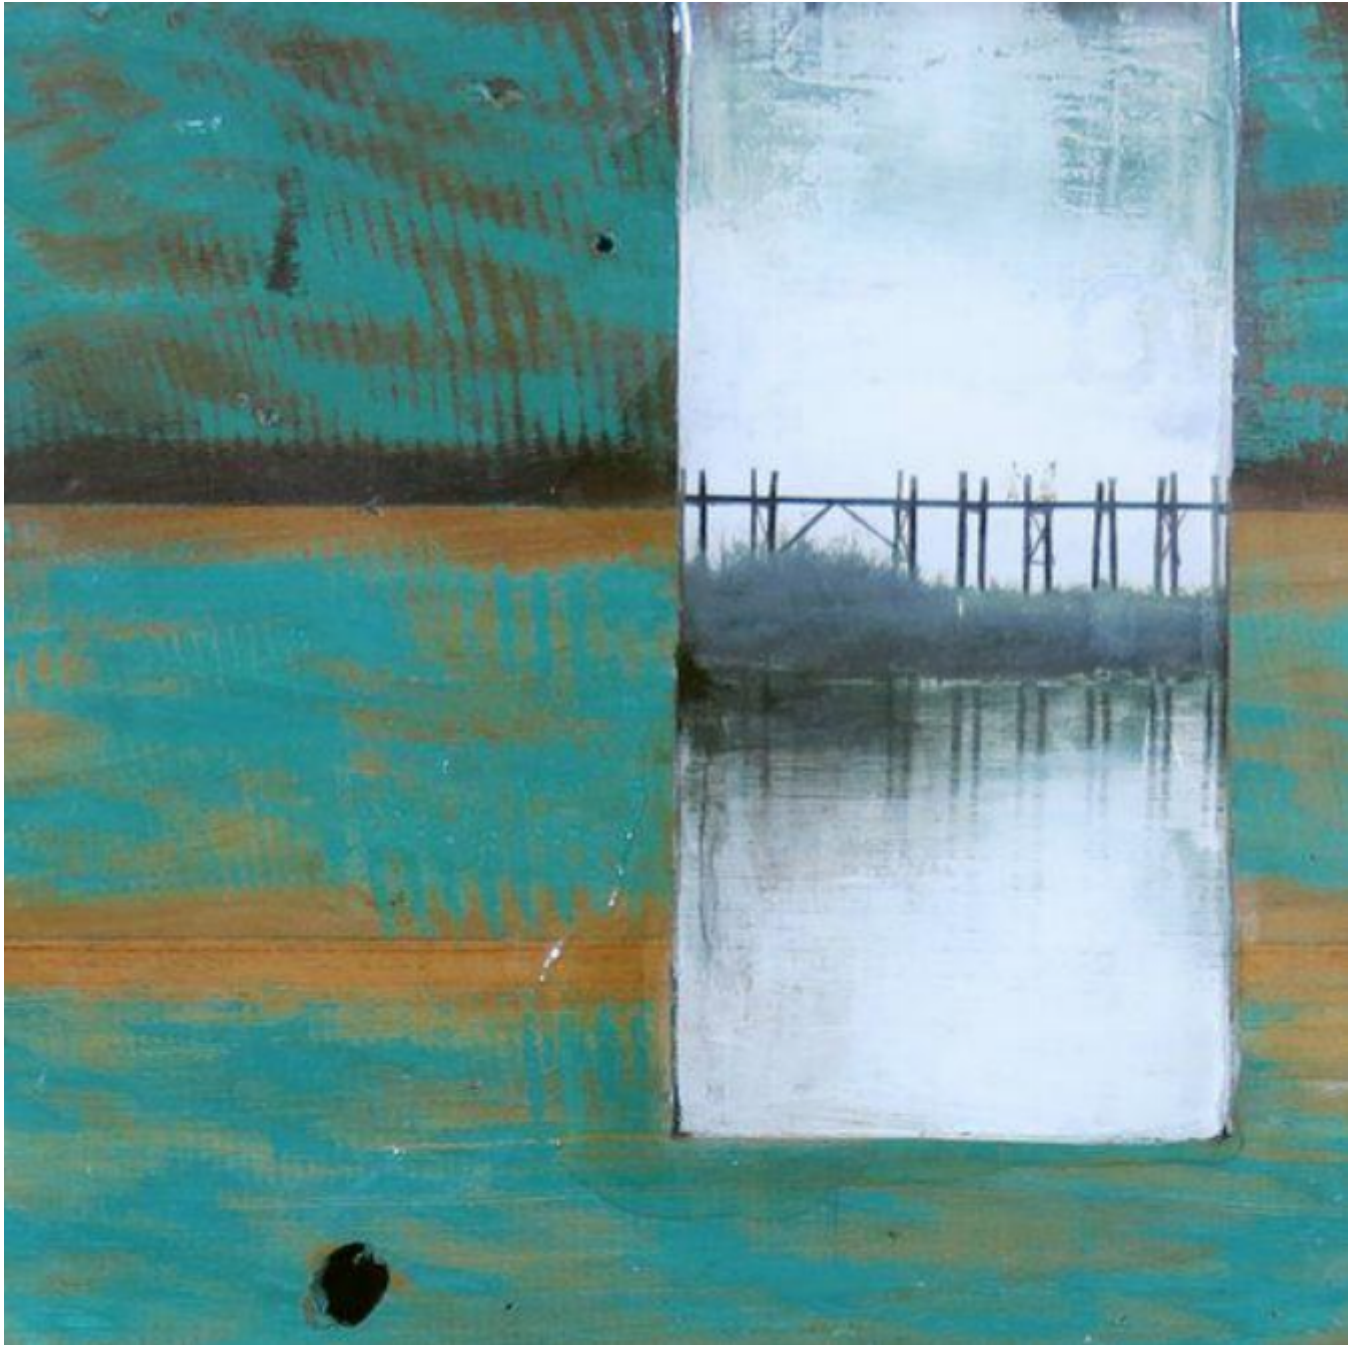

artéria

Pèlerinage

Amélie Desjardins

Sold

REF: 5478

## DESCRIPTION

---

2013

SOLD

Dimensions: 12x12 inches / 30x30 cm