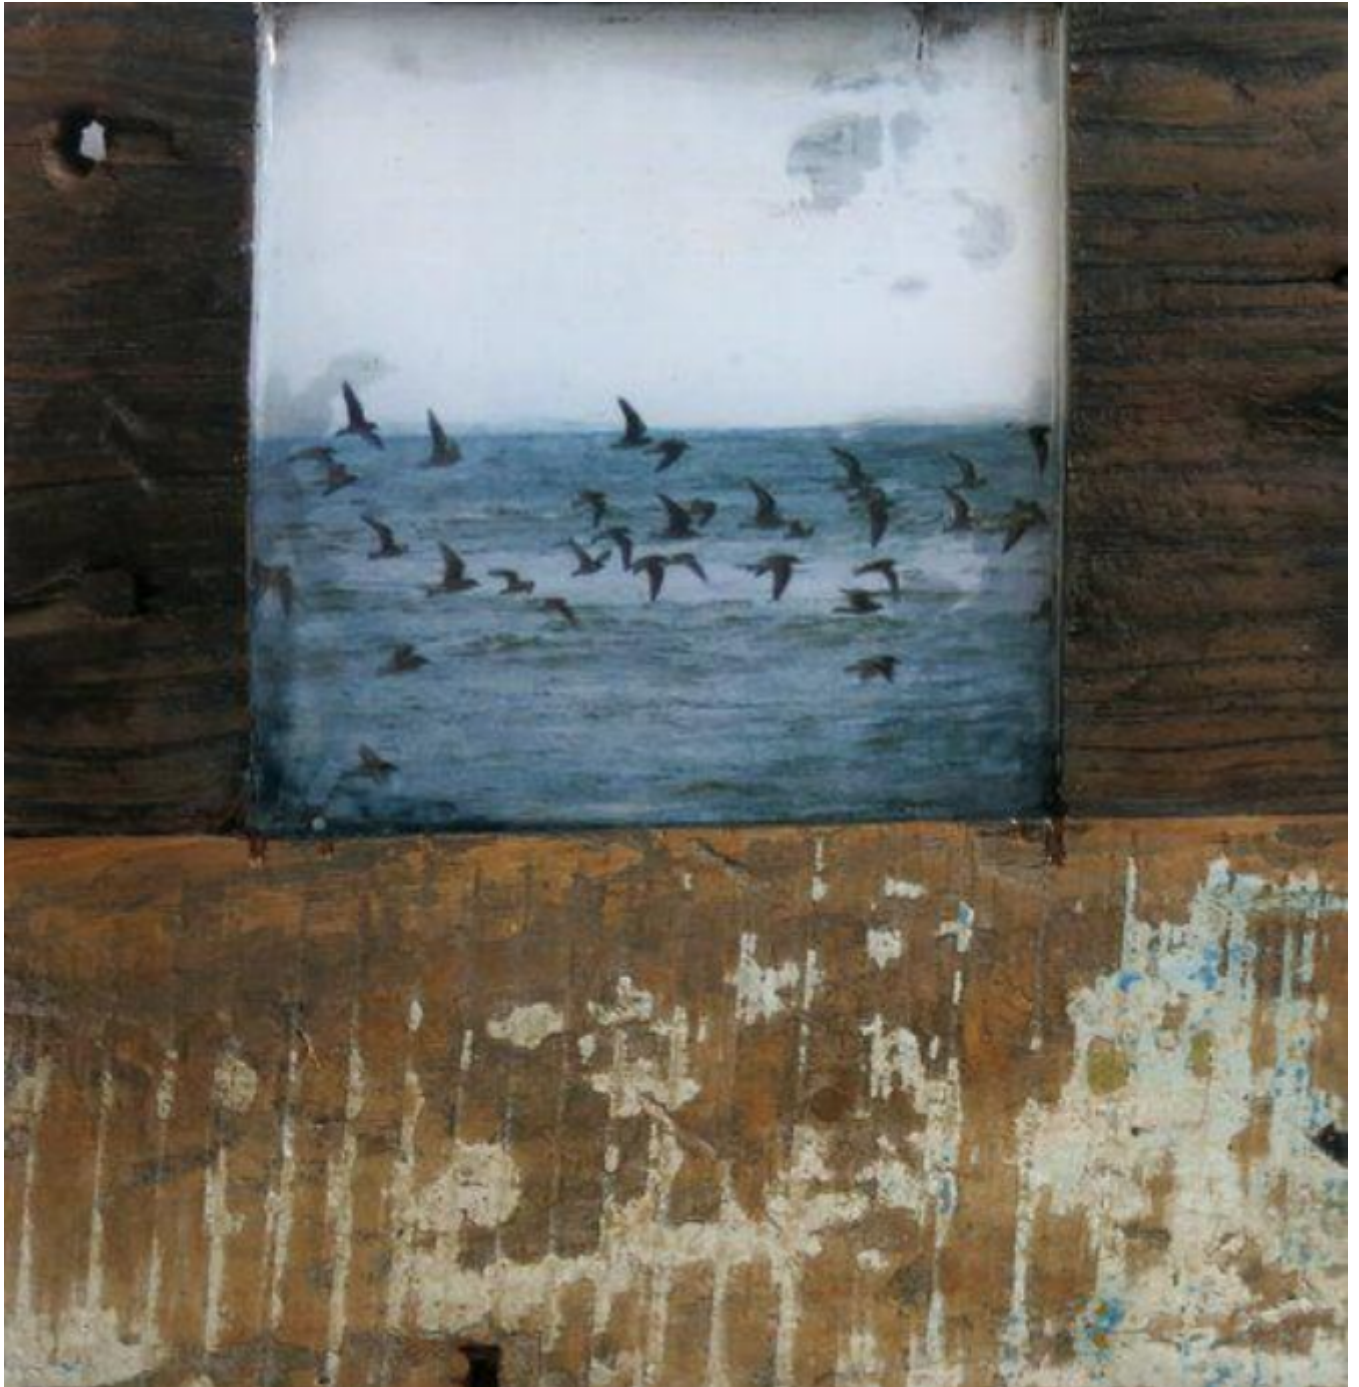

artéria

Padies lords

Amélie Desjardins

Sold

REF: 6067

## DESCRIPTION

---

2014

SOLD

Dimensions: 10x10 inches / 25x25 cm