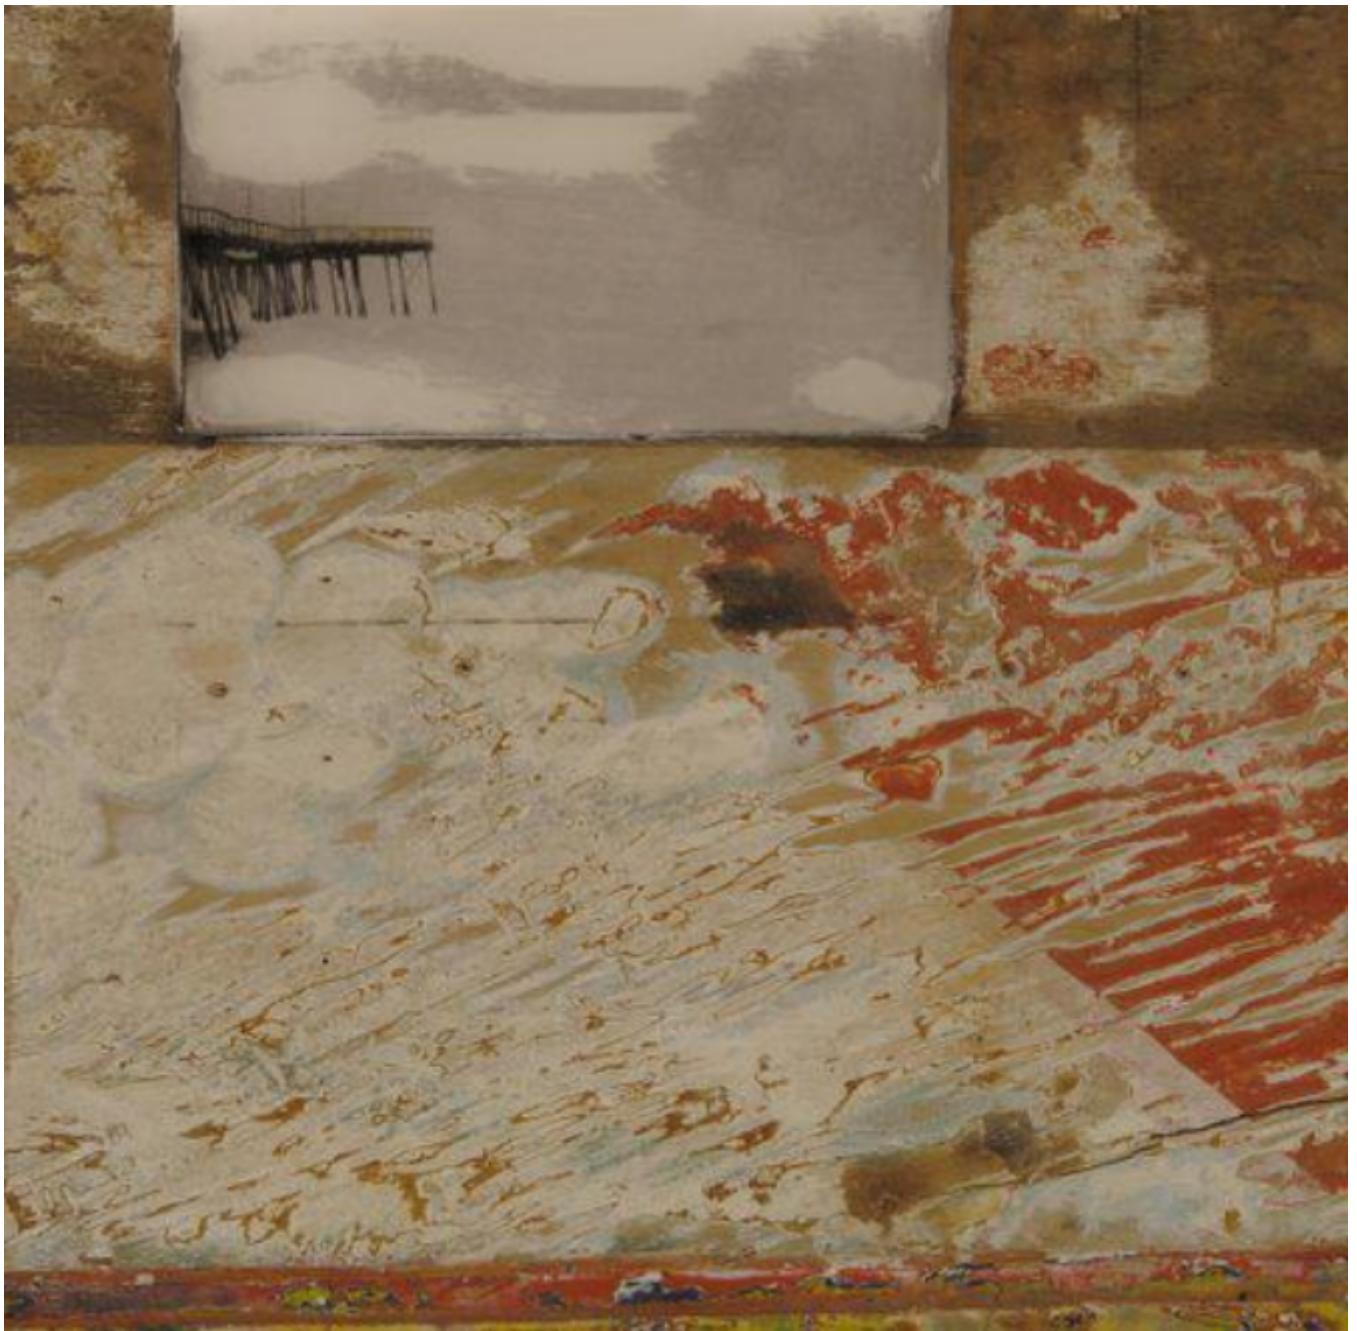

artéria

Ocean view

Amélie Desjardins

Sold

REF: 3628

DESCRIPTION

SOLD

Dimensions: 12x12 inches / 30x30 cm