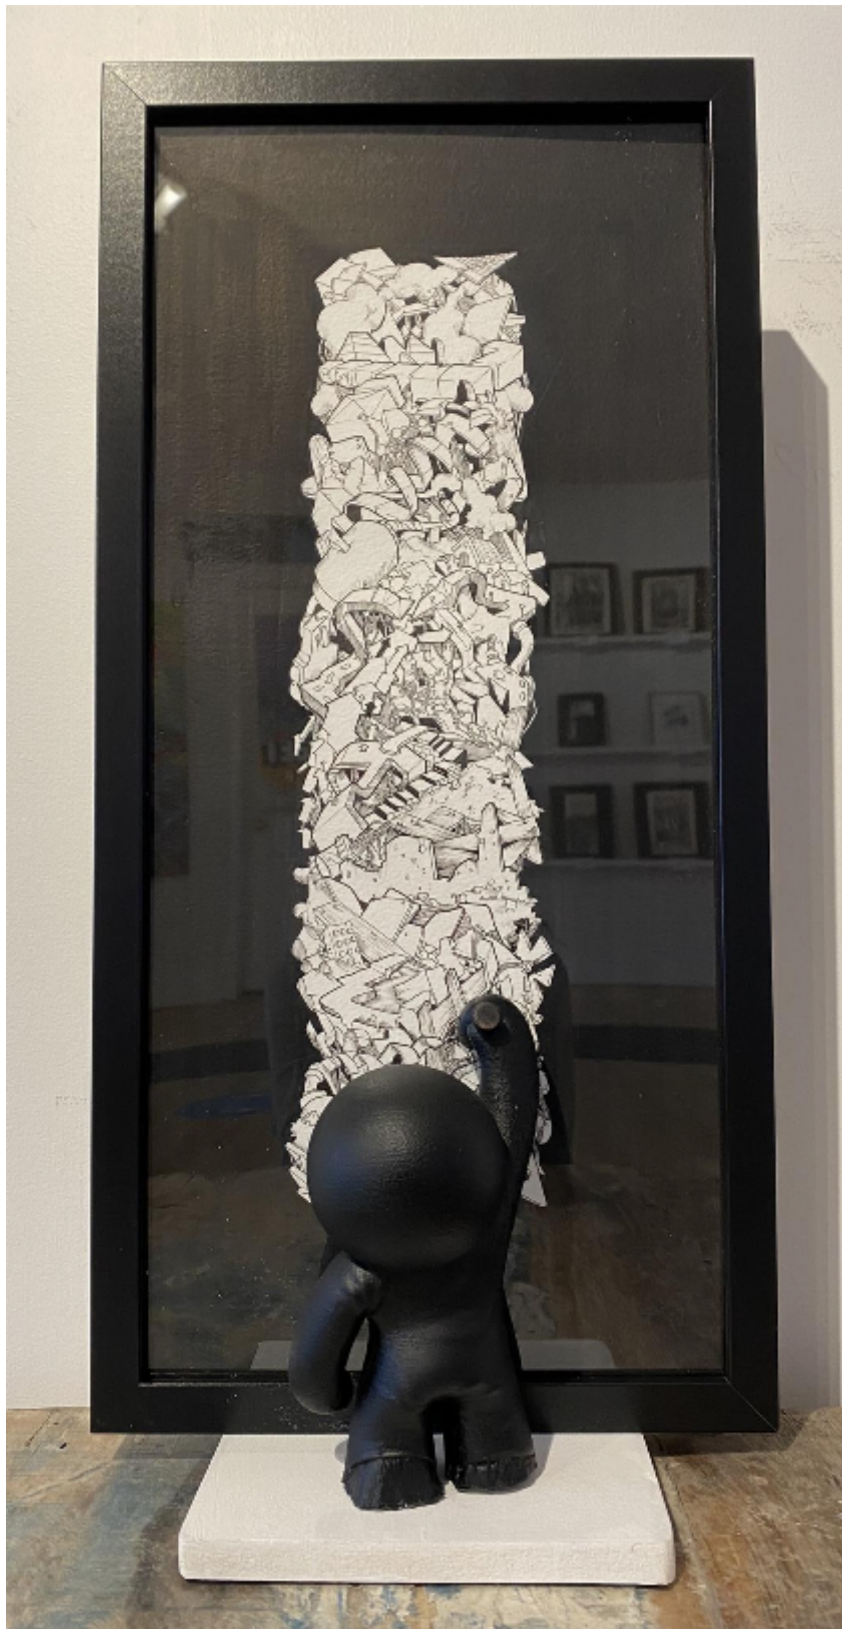

DESCRIPTION