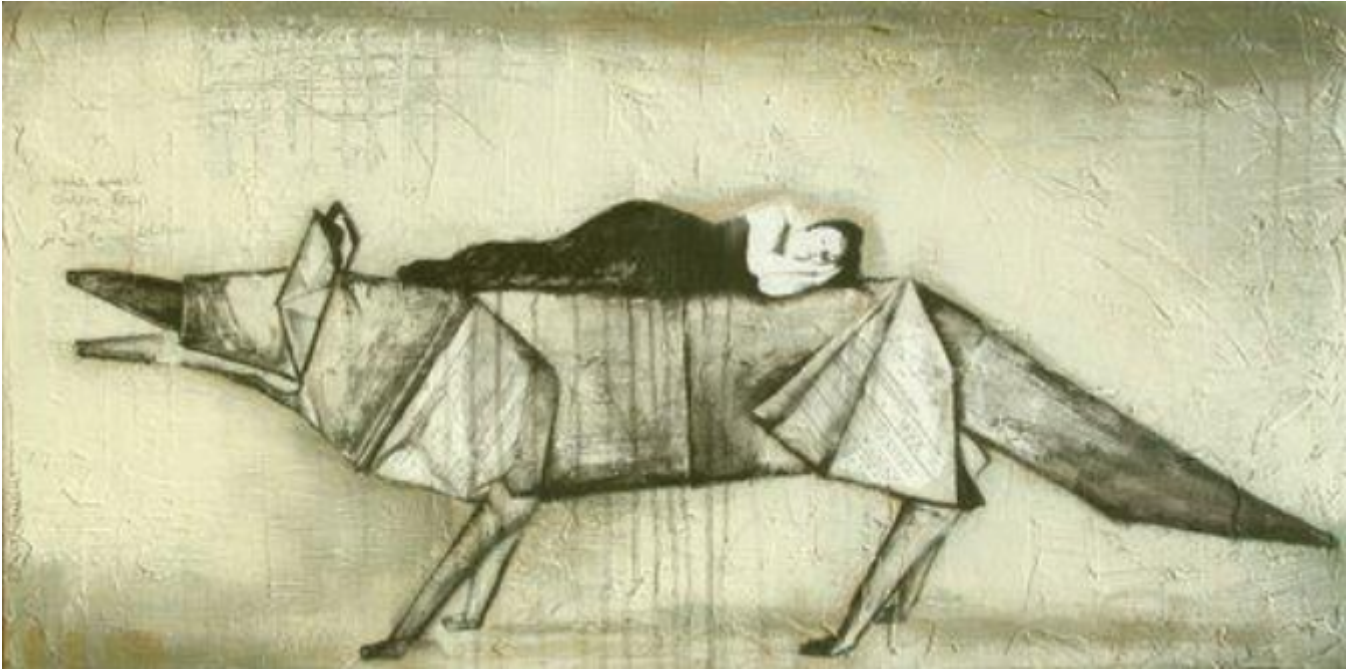

artéria

Mon rêve parallèle

Nathalie Boissonnault

Sold

REF: 4020

## DESCRIPTION

---

SOLD

Dimensions: 20x40 inches / 51x100 cm