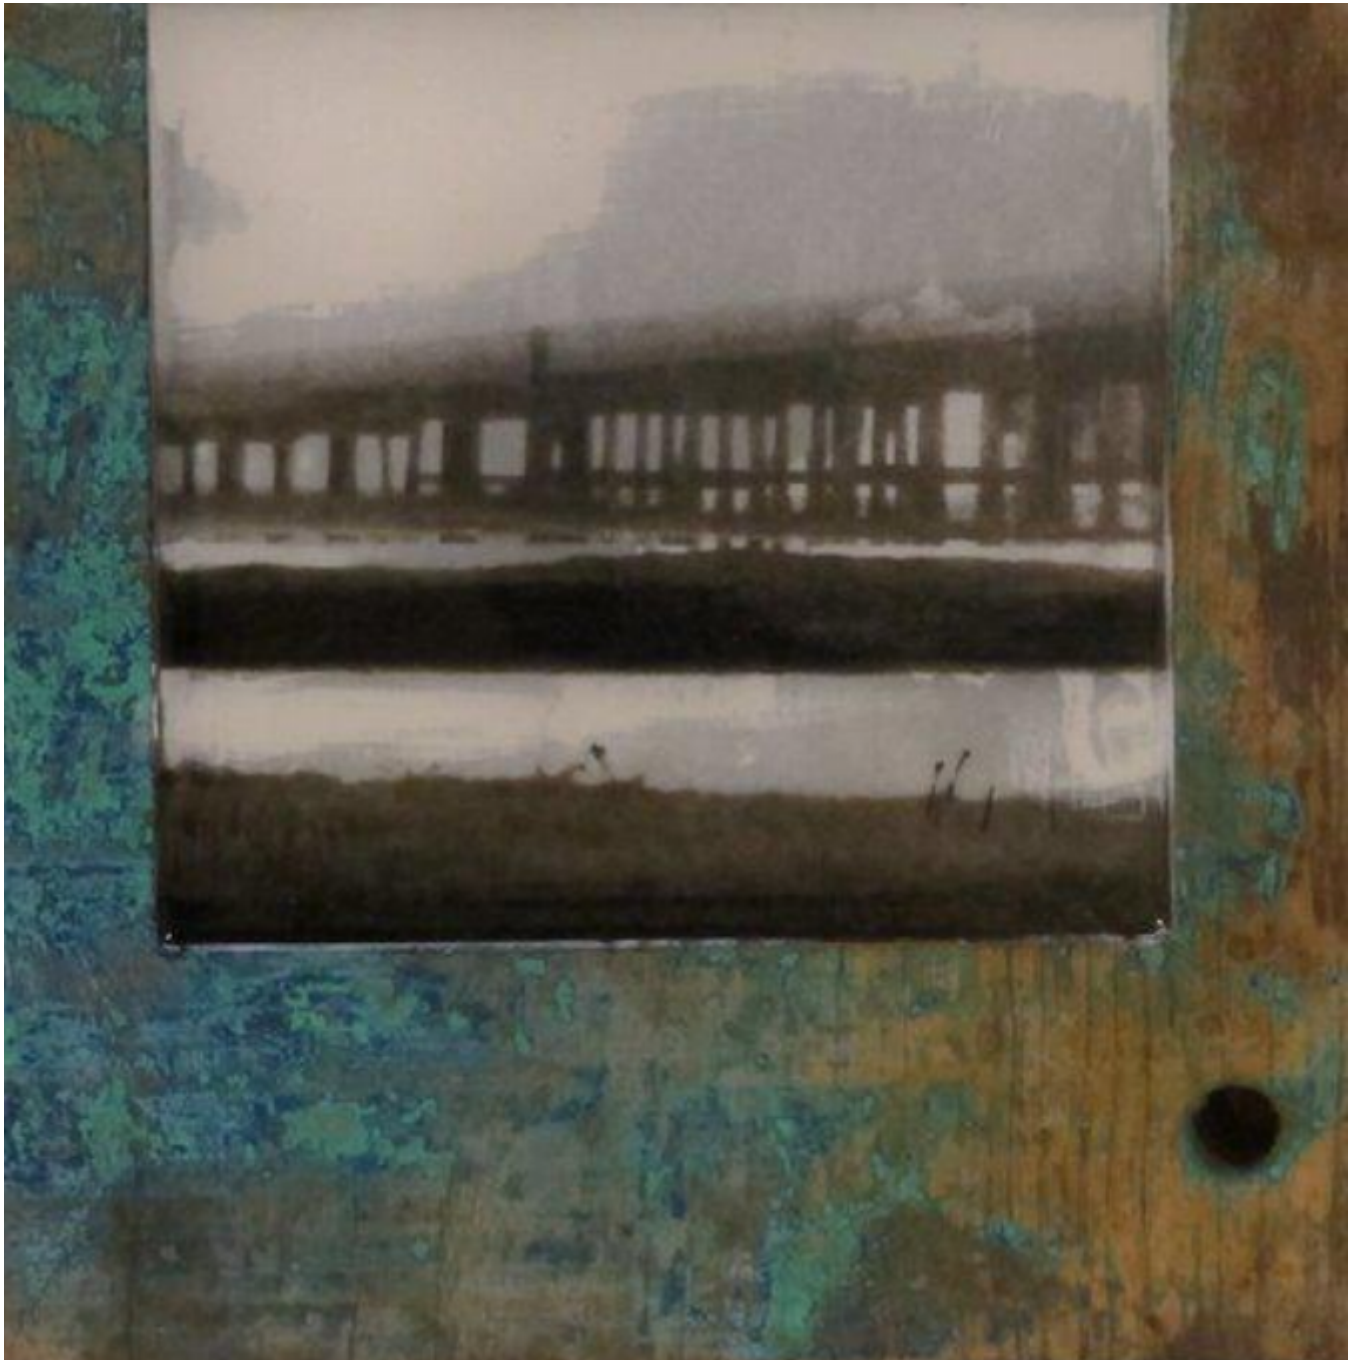

artéria

Moments

Amélie Desjardins

Sold

REF: 3616

DESCRIPTION

SOLD

Dimensions: 8x8 inches / 20x20 cm