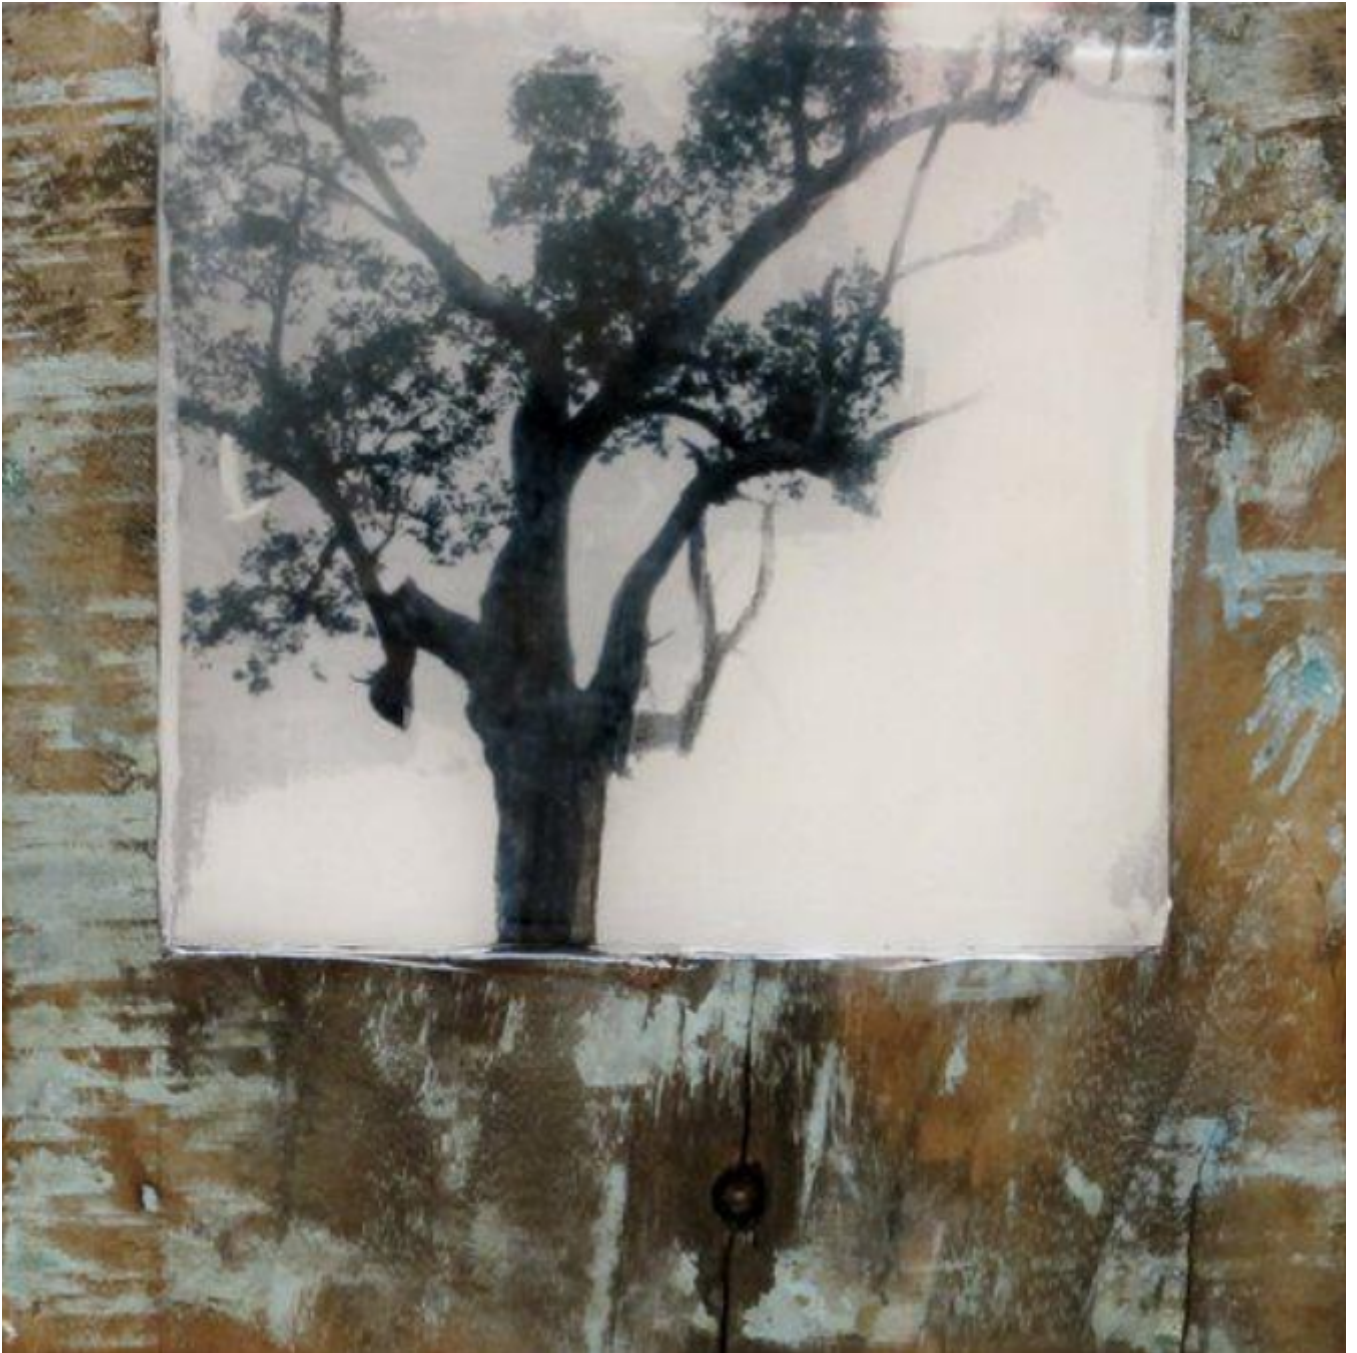

artéria

Ma muse

Amélie Desjardins

Sold

REF: 3926

DESCRIPTION

SOLD

Dimensions: 8x8 inches / 20x20 cm