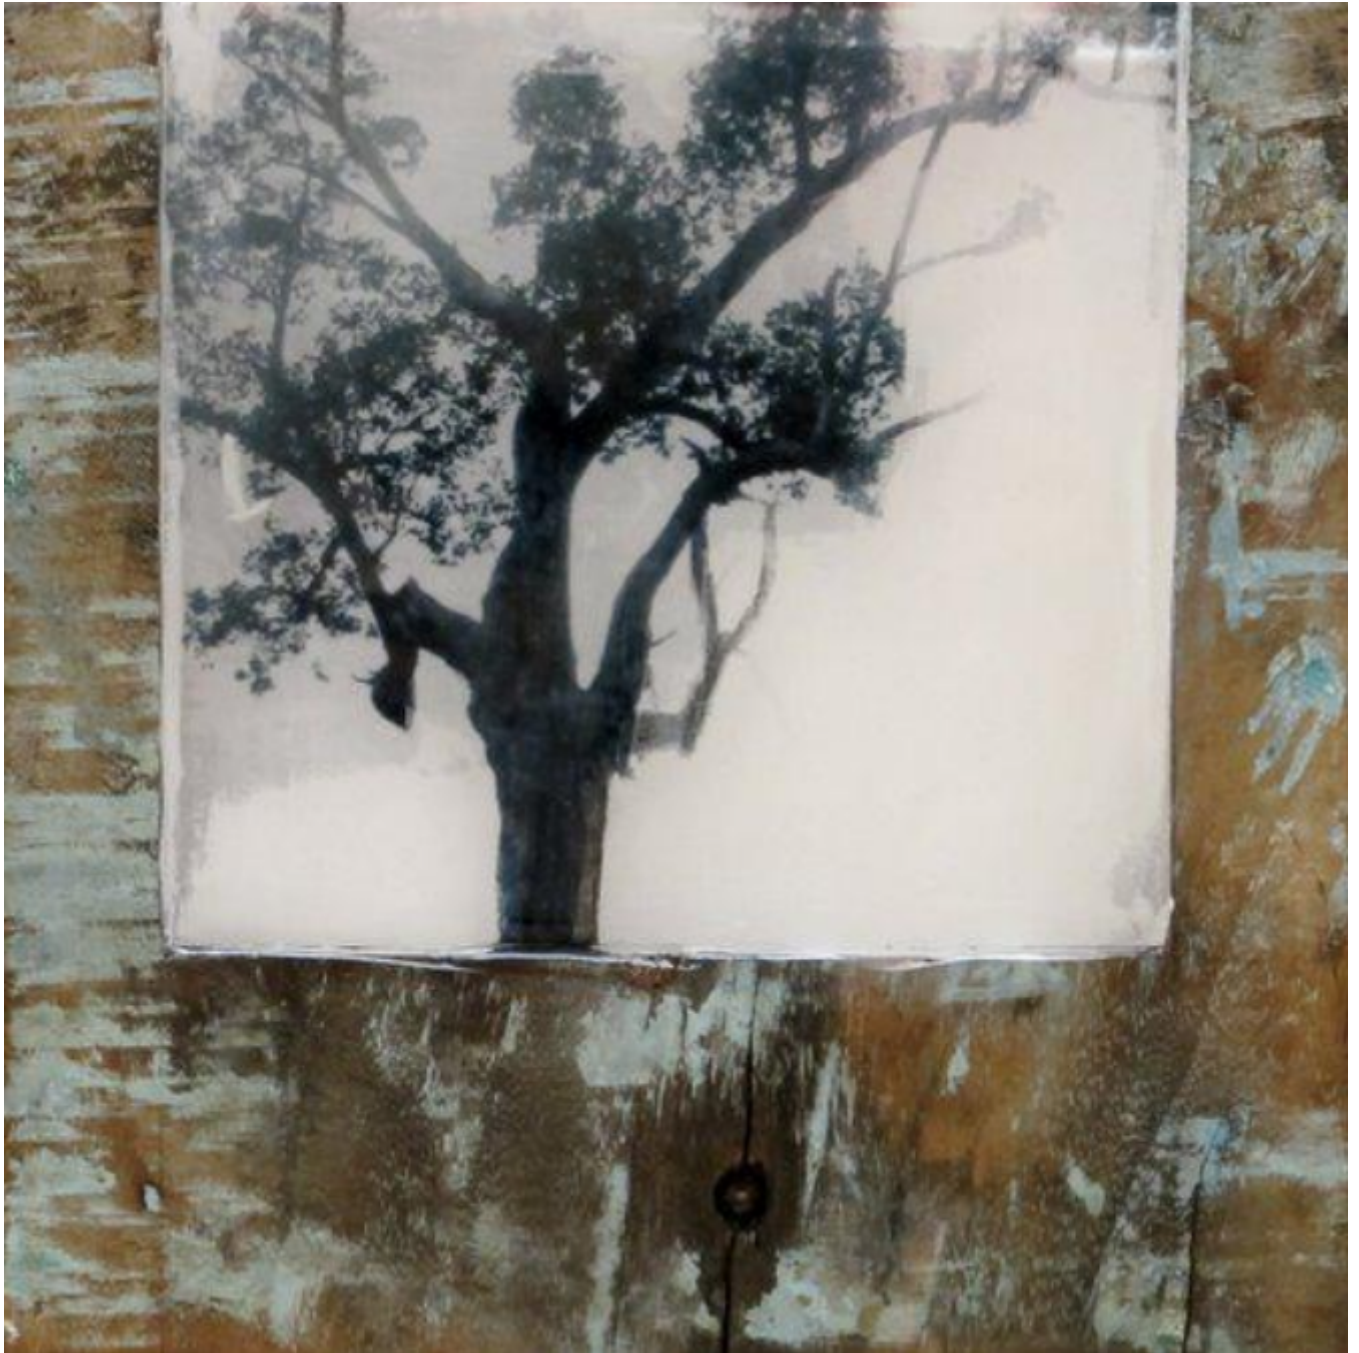

artéria

Ma muse

Amélie Desjardins

Sold

REF: 3926

DESCRIPTION

SOLD

Dimensions: 8x8 inches / 20x20 cm