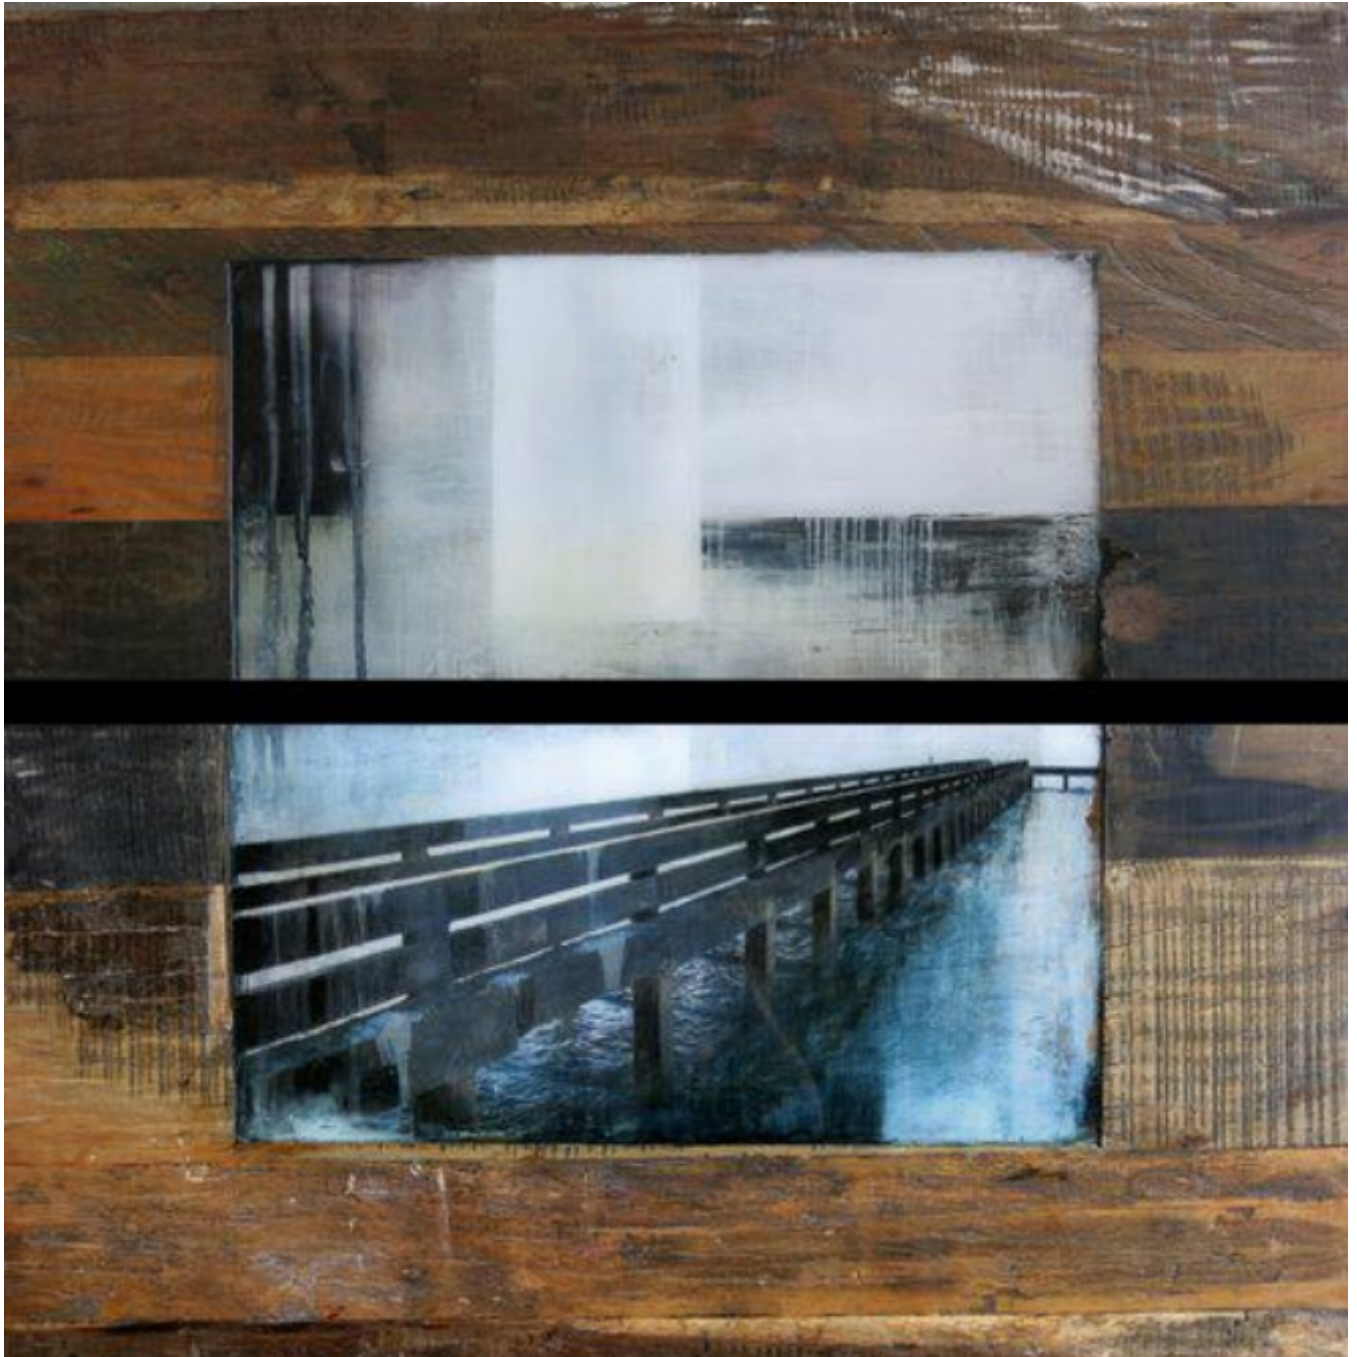

artéria

L'orgie du Ressac II

Amélie Desjardins

Sold

REF: 6186

DESCRIPTION

2014

SOLD

Dimensions: 2X 18x36 inches / 2X 46x91 cm