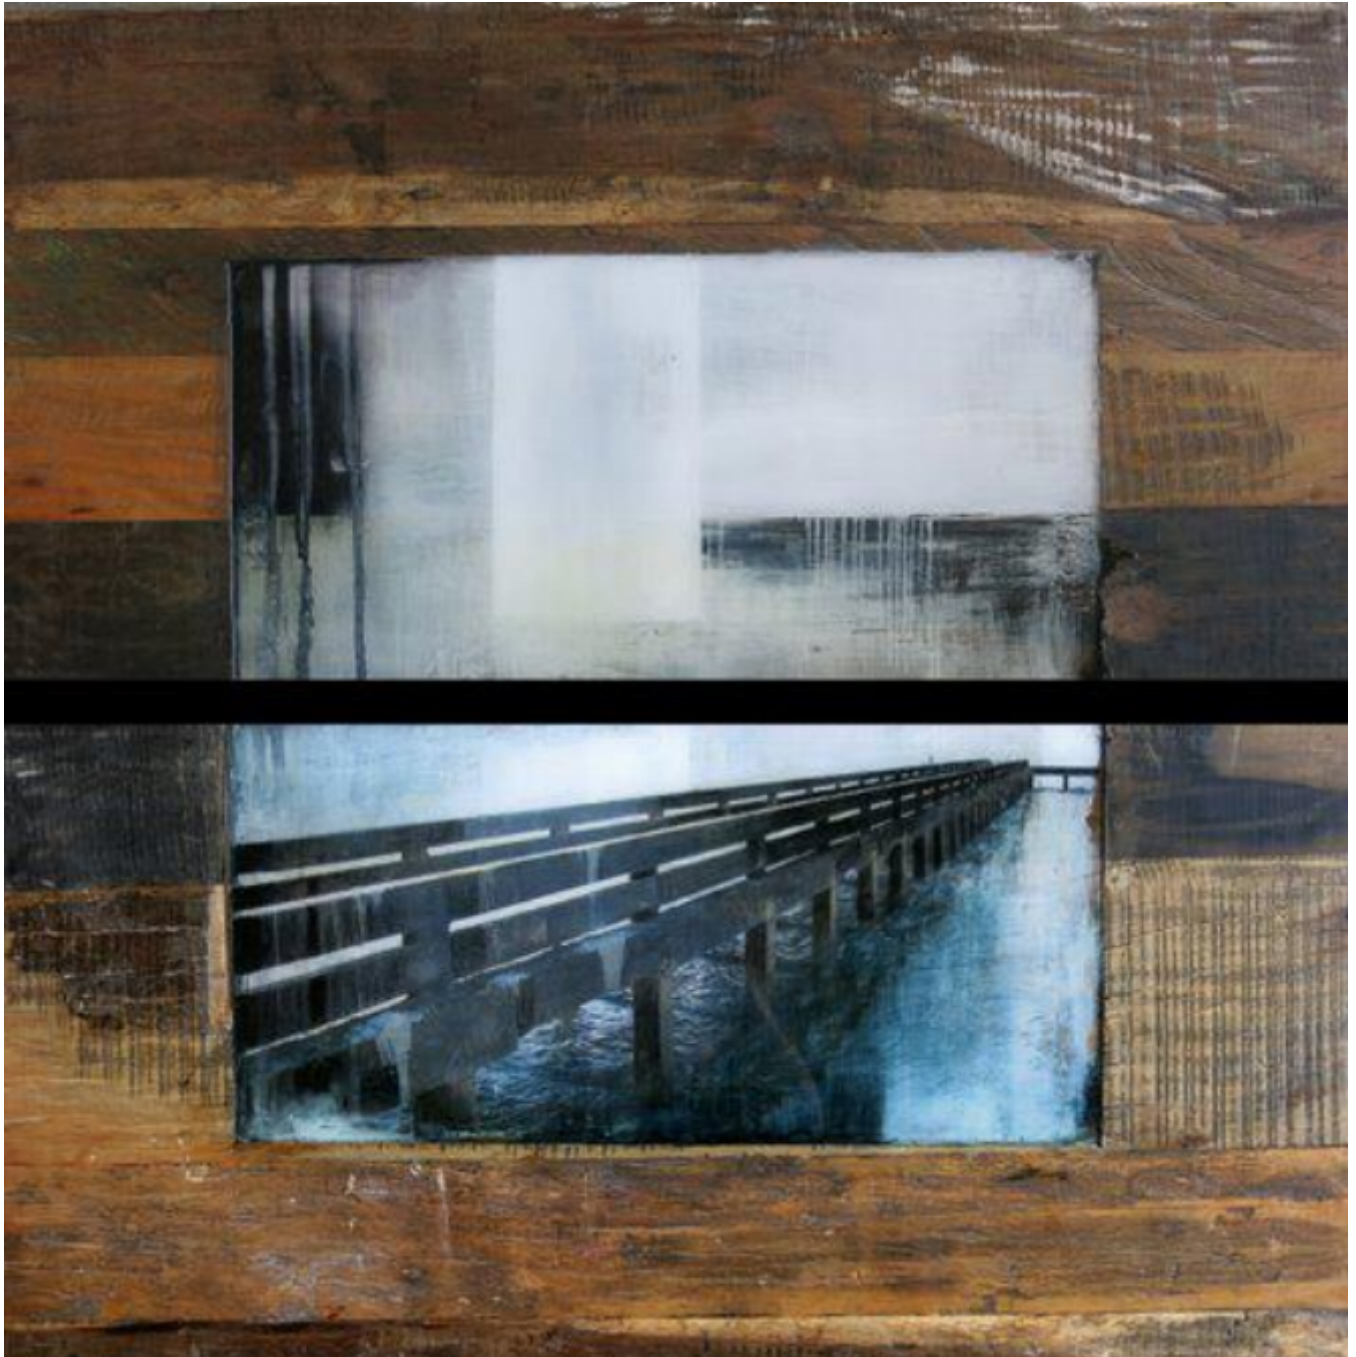

artéria

L'orgie du Ressac II

Amélie Desjardins

Sold

REF: 6186

DESCRIPTION

2014

SOLD

Dimensions: 2X 18x36 inches / 2X 46x91 cm