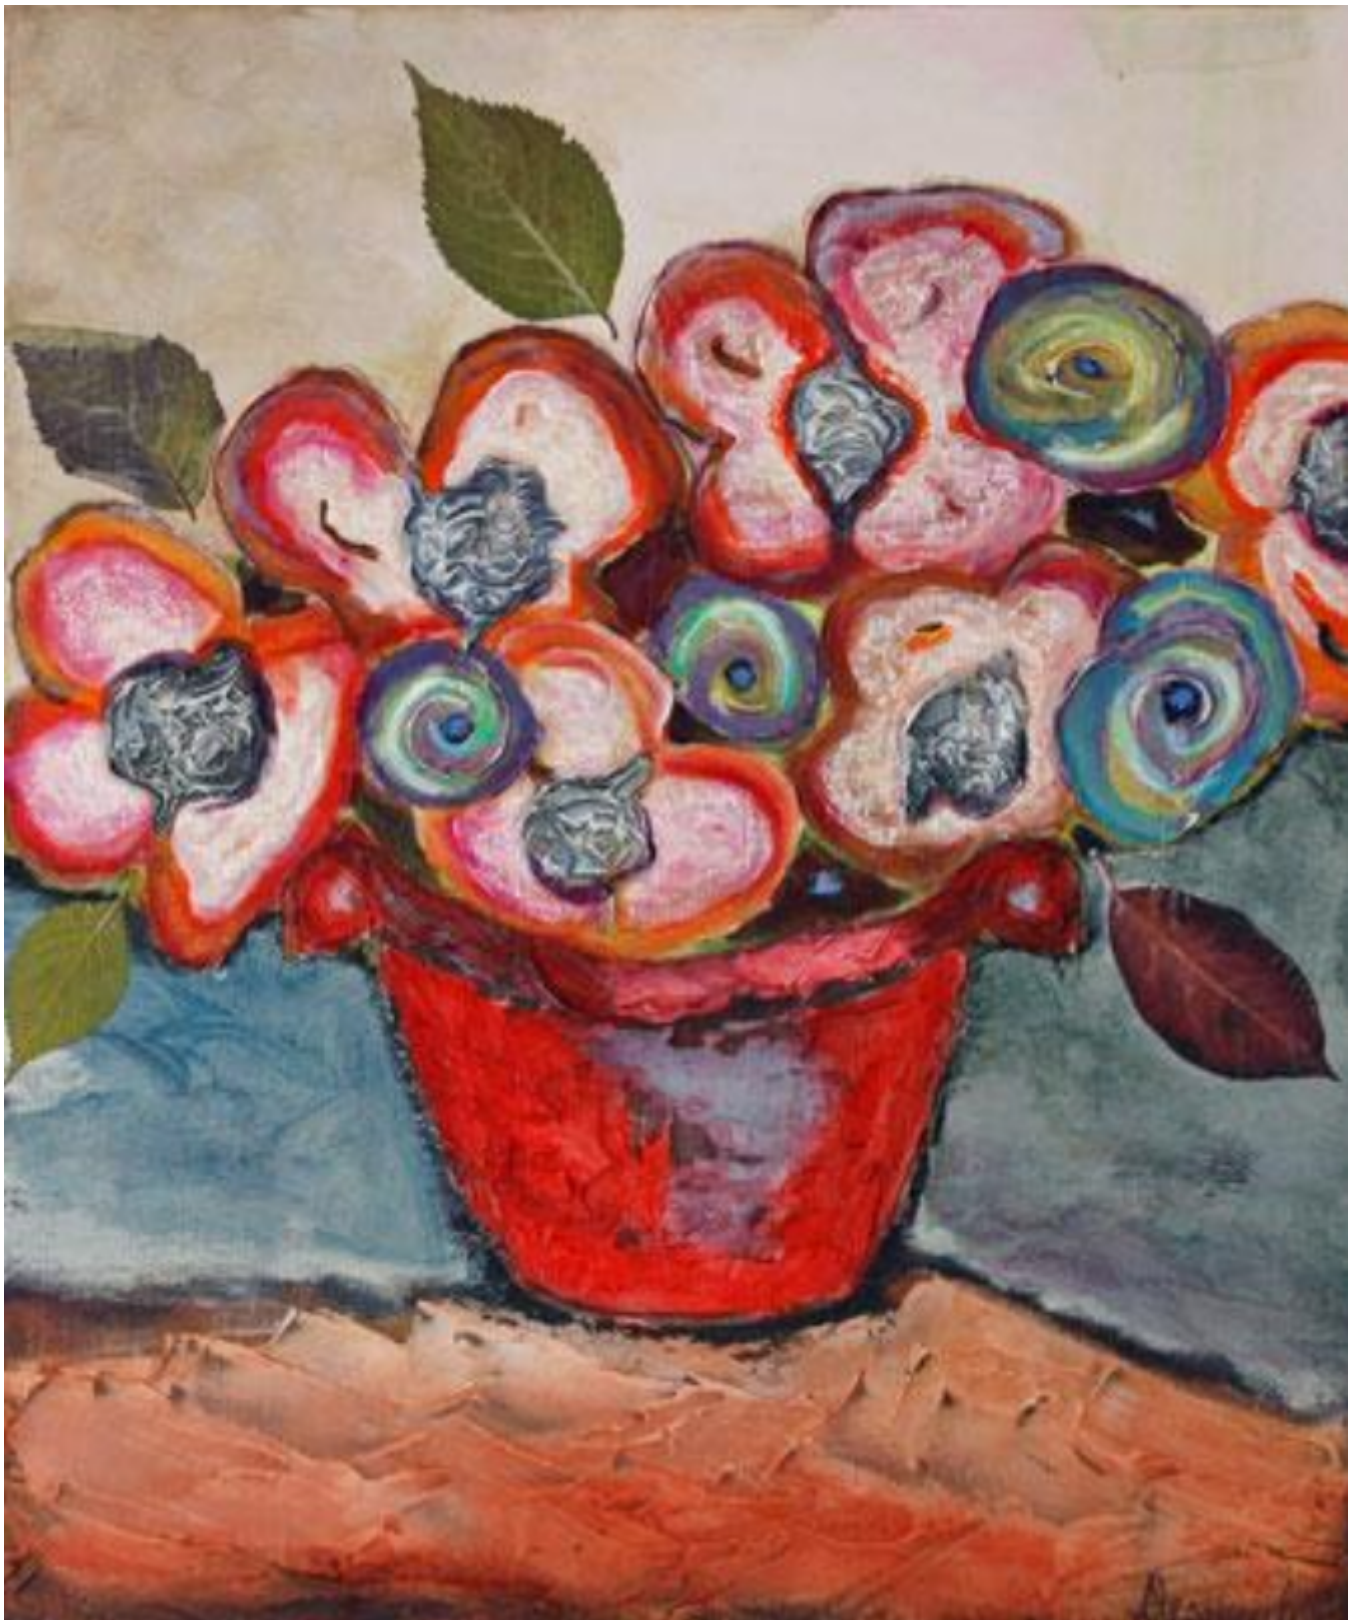

artéria

Le pot rouge

Dominique Desmeules

Sold

REF: 13243

Height: 61 cm (24")

Width: 46 cm (18.1")