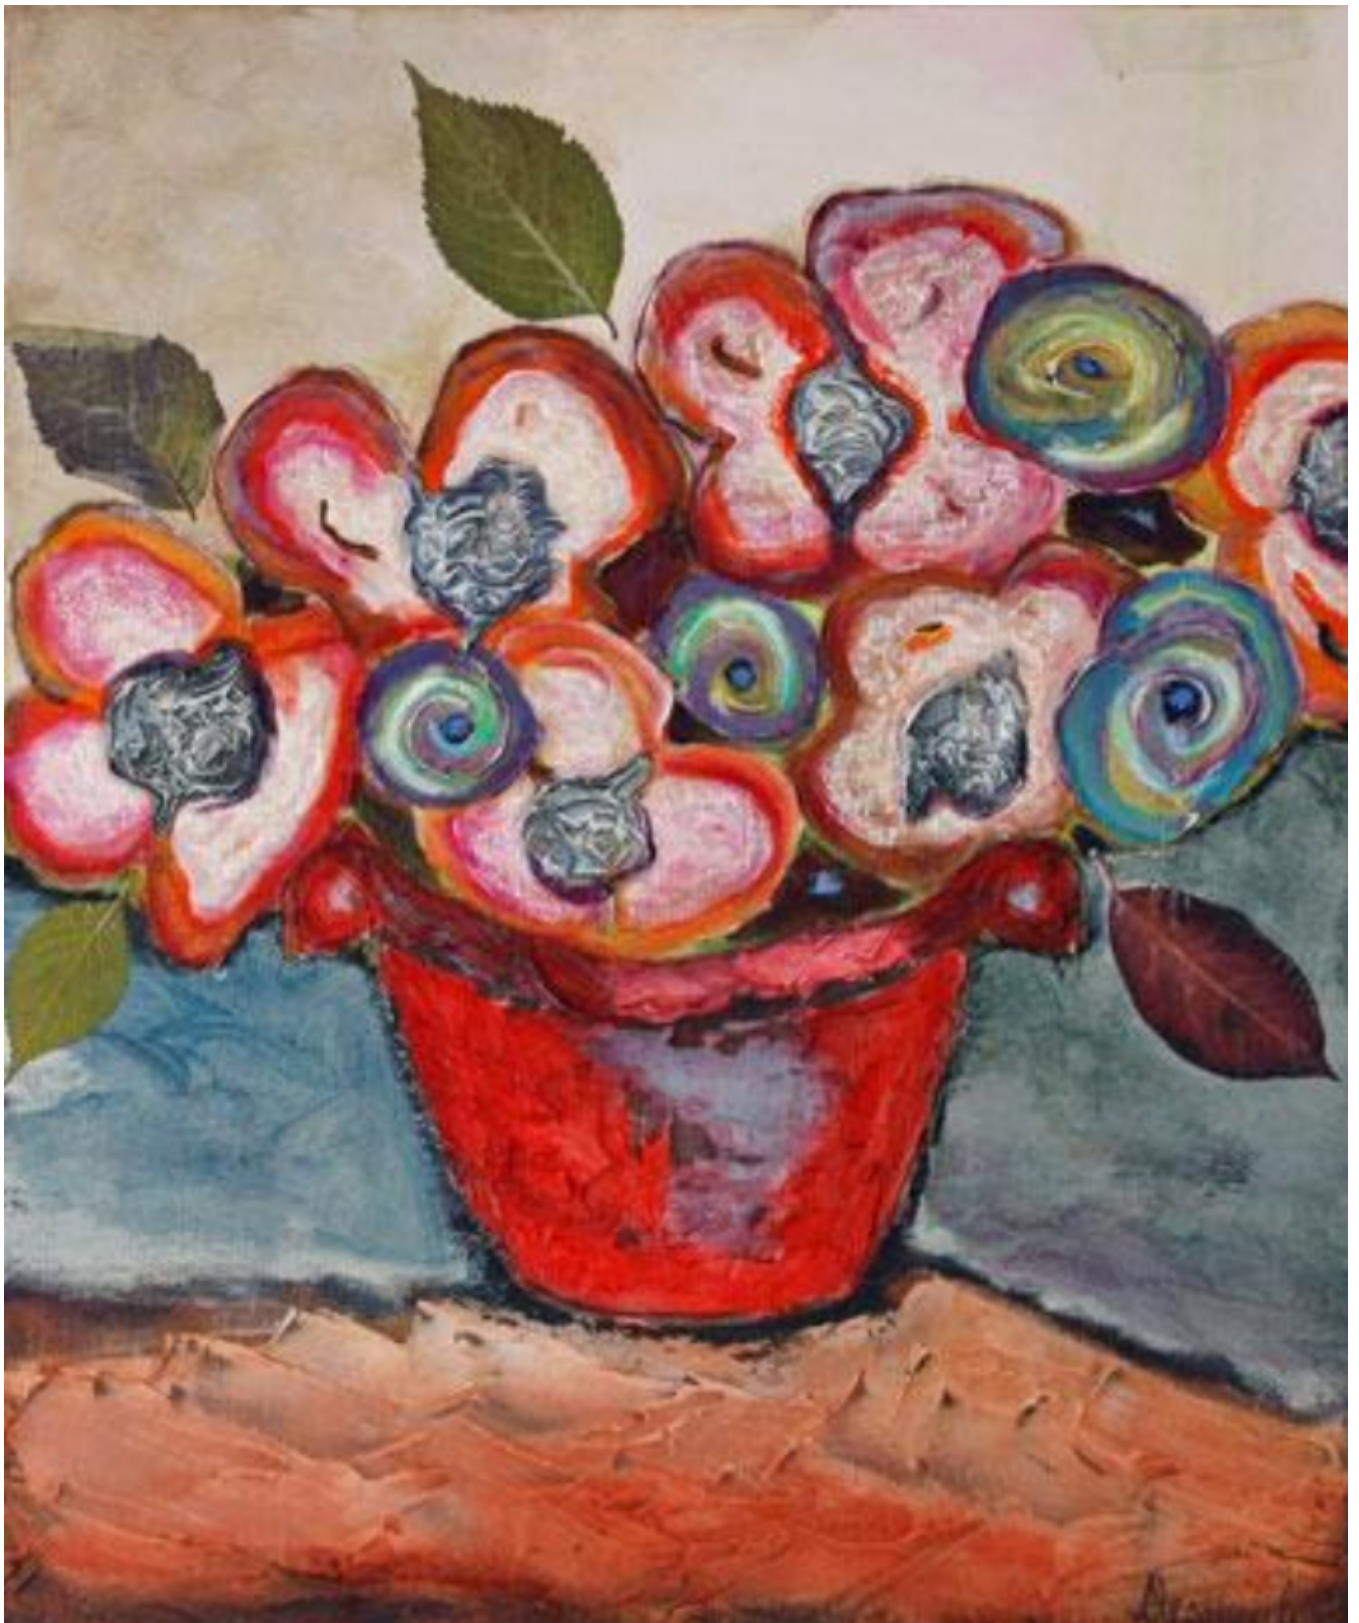

artéria

---

**Le pot rouge**

Dominique Desmeules

Sold

REF: 13243

Height: 61 cm (24")

Width: 46 cm (18.1")