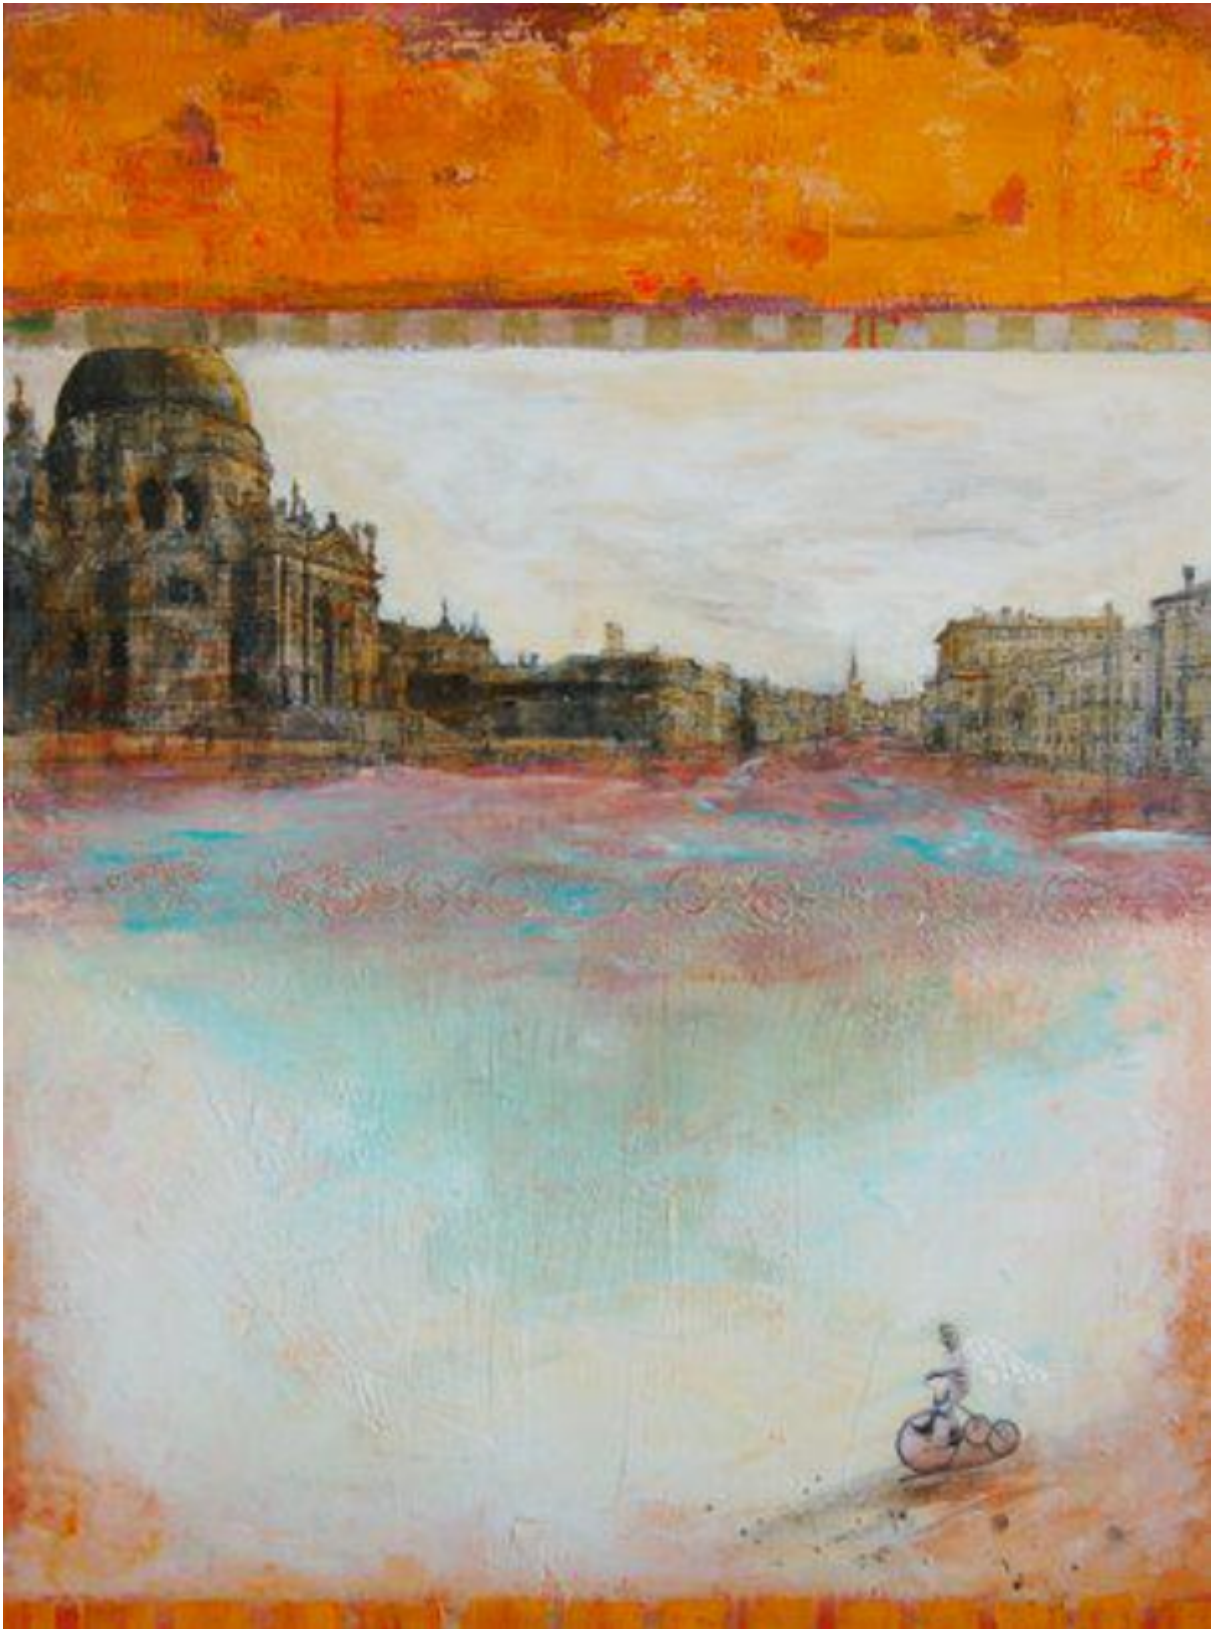

artéria

La joie

Maryline Lemaitre

Sold

REF: 5509

DESCRIPTION

2012

SOLD

Dimensions: 48x36 inches / 122x91 cm