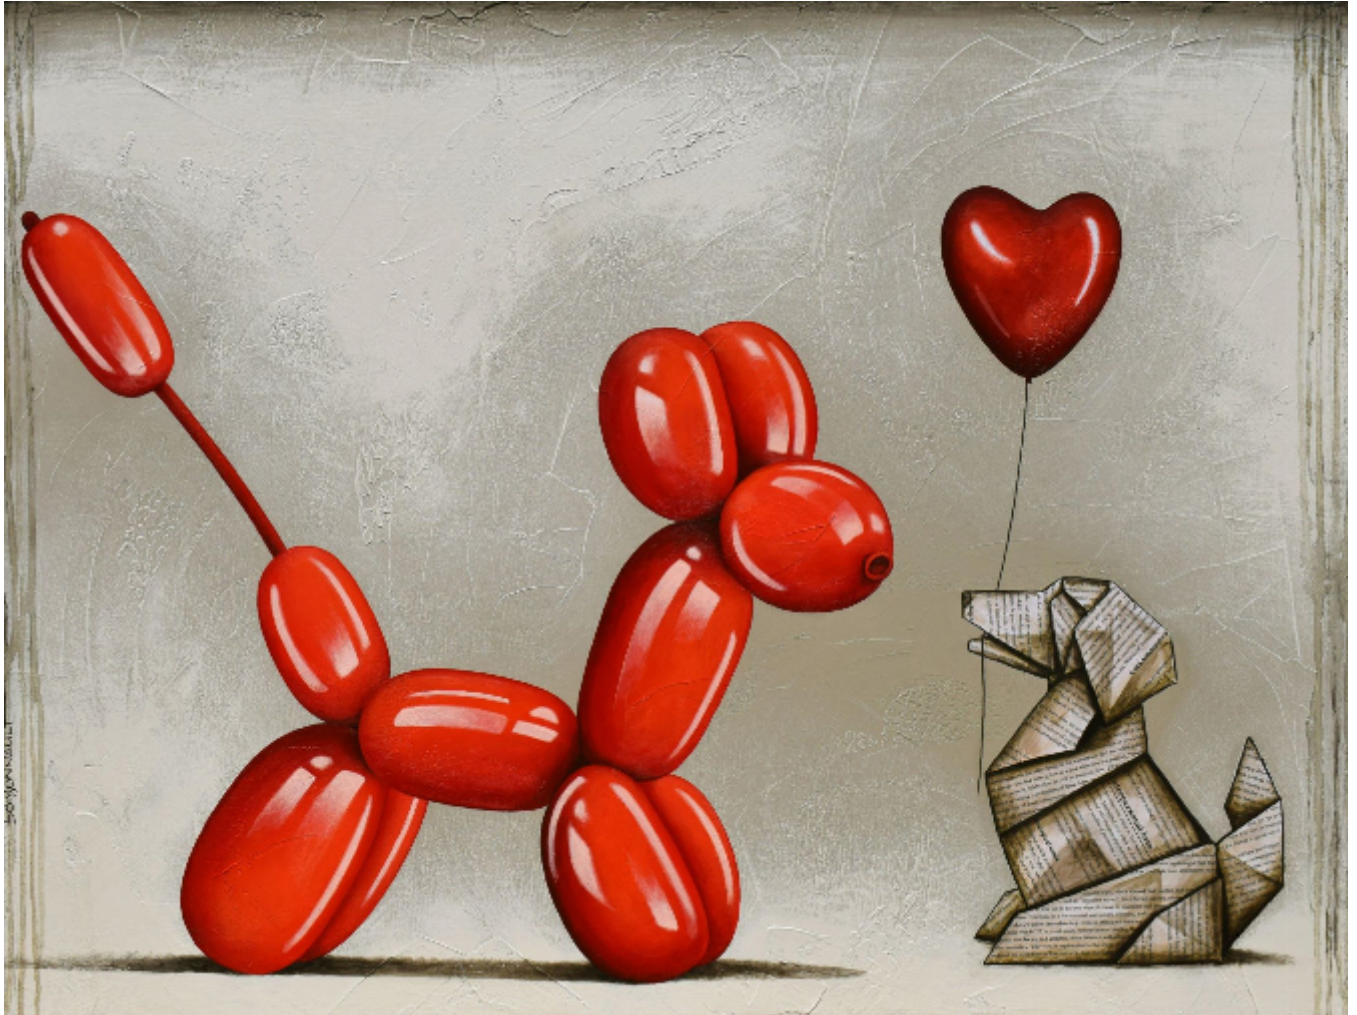

artéria

La grande demande

Nathalie Boissonnault

Sold

REF: 15494

Height: 76.5 cm (30.1")

Width: 102 cm (40.2")

DESCRIPTION