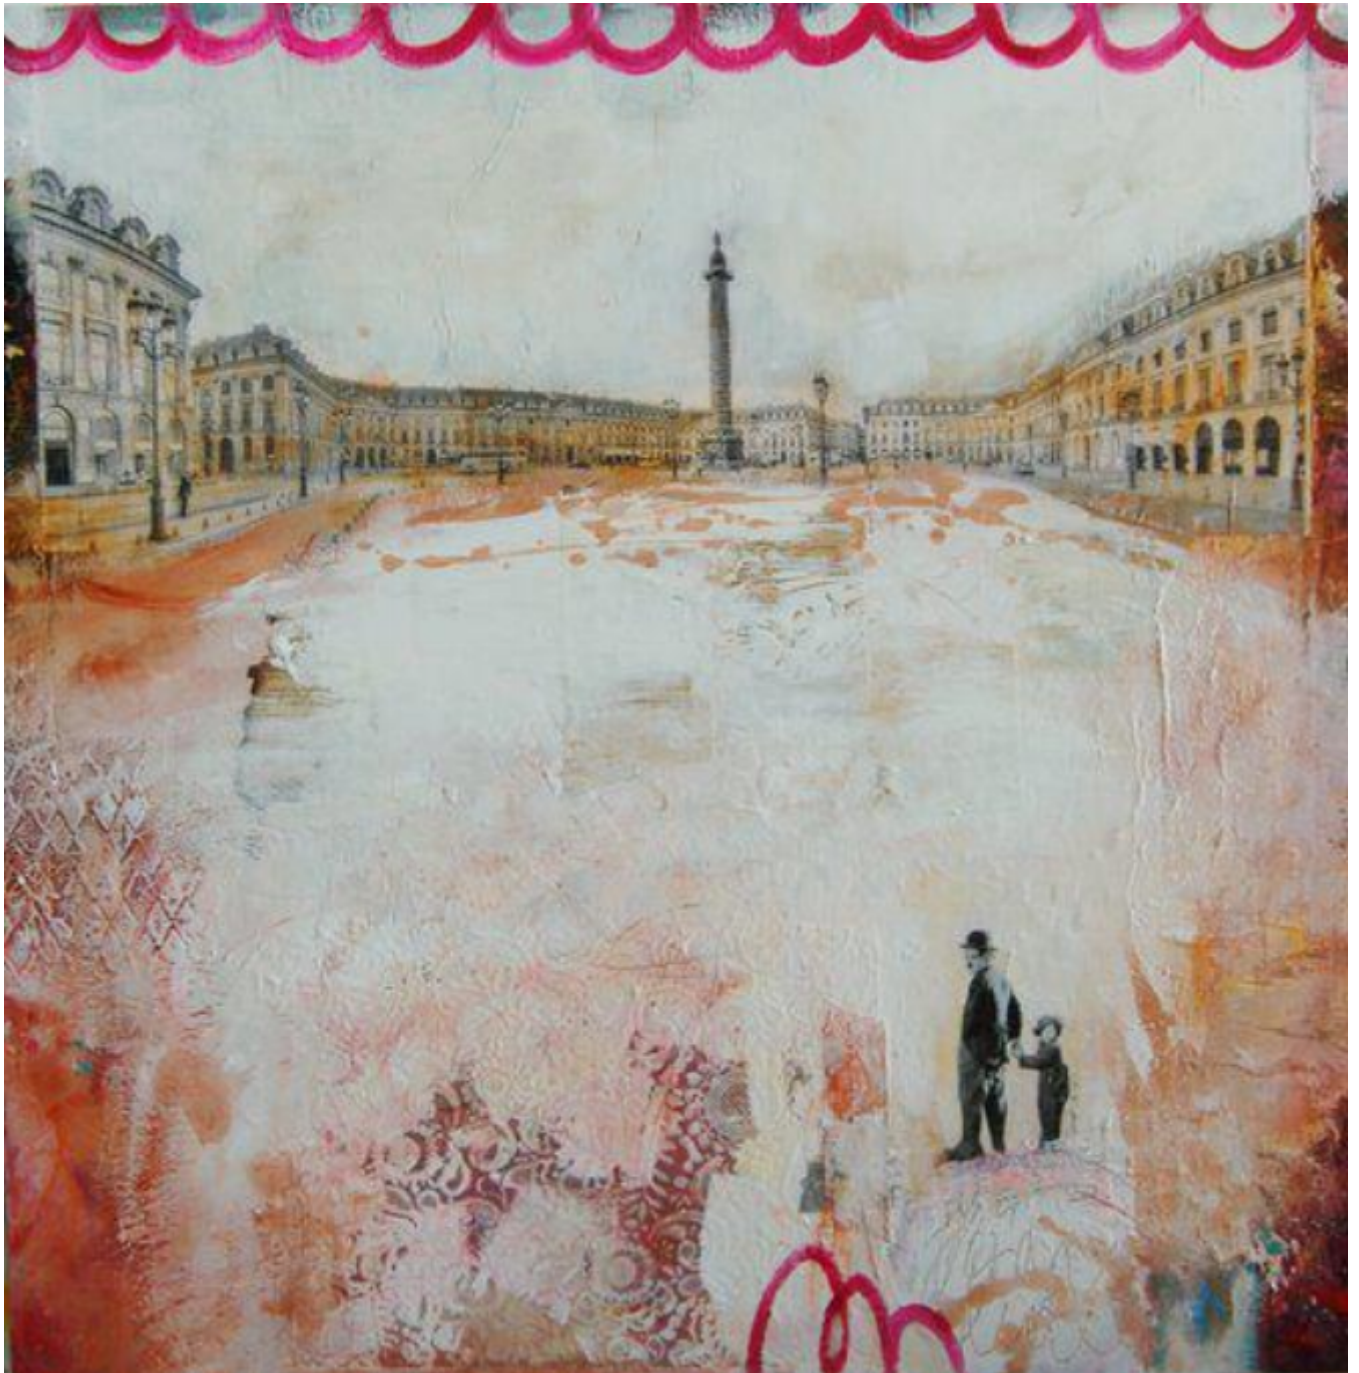

artéria

La ballade de Charlie

Maryline Lemaitre

Sold

REF: 6456

DESCRIPTION

2014

SOLD

Dimensions: 40x40 inches / 100x100 cm