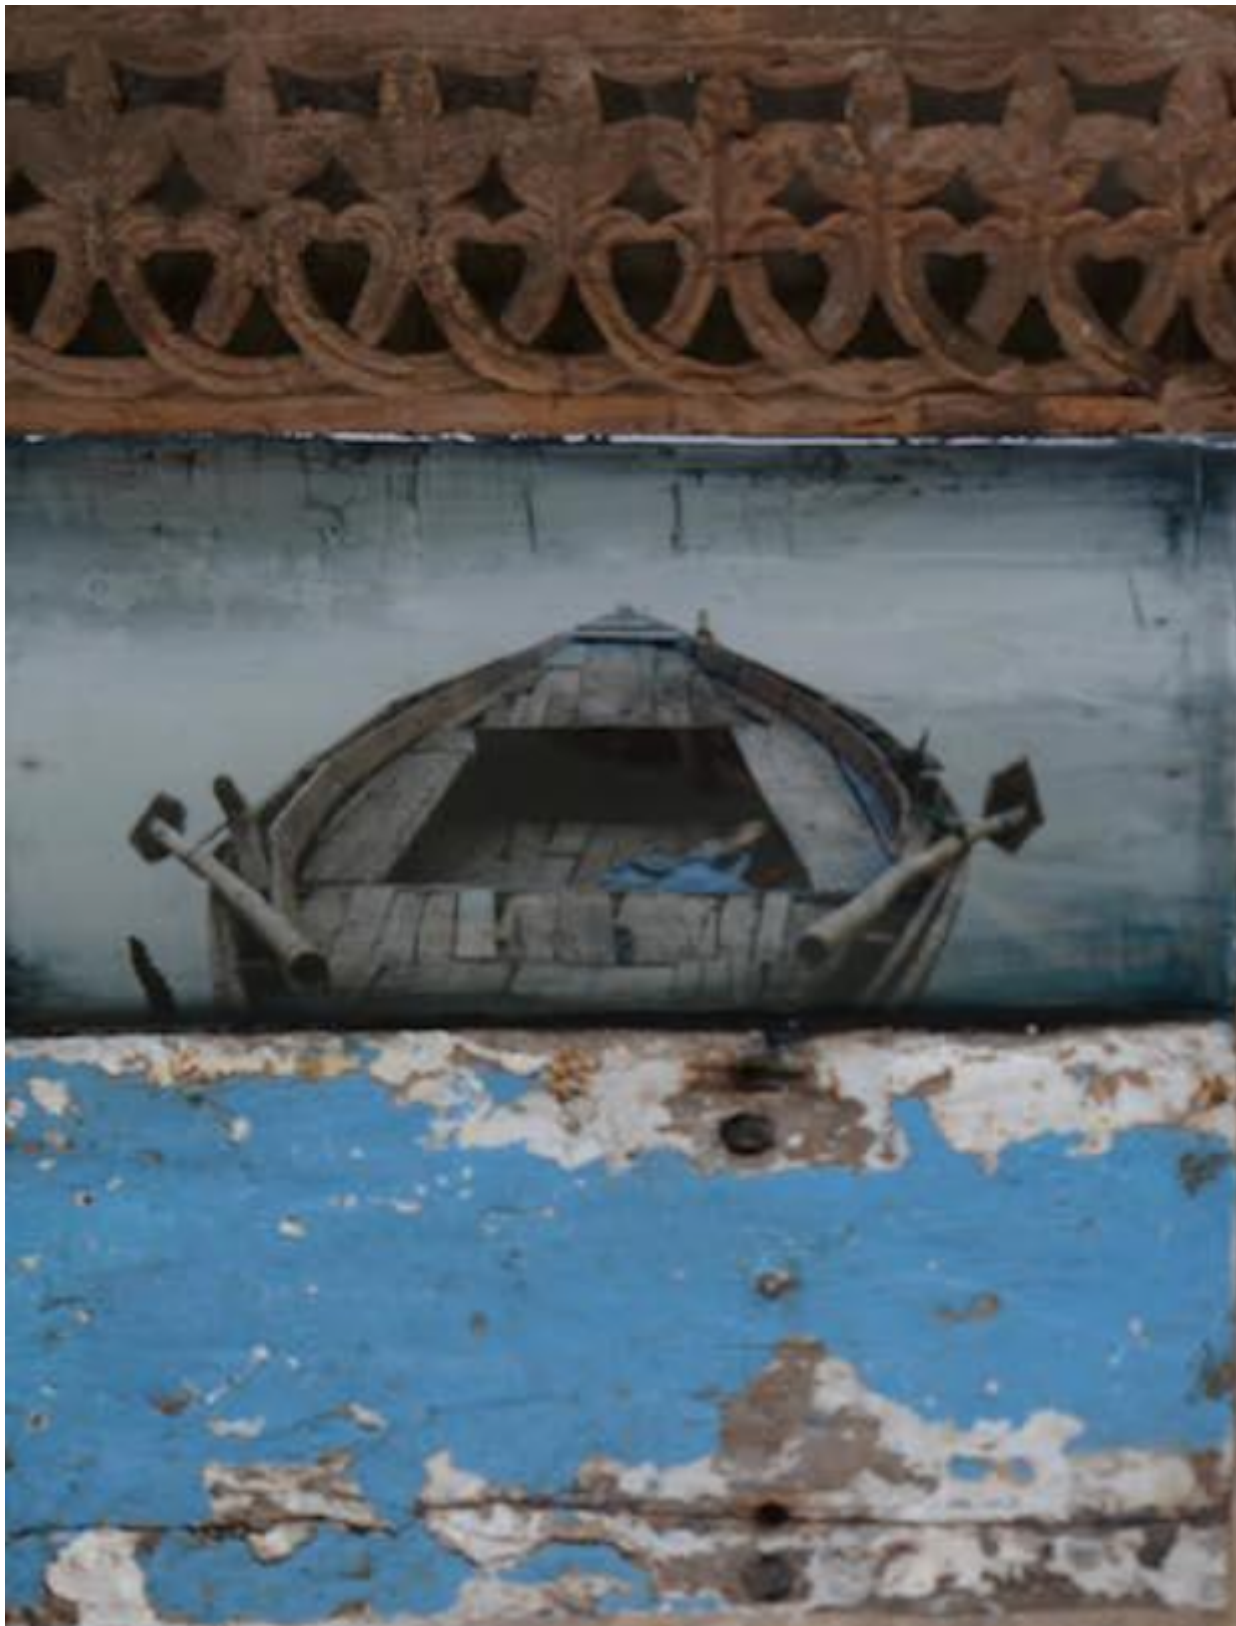

artéria

Karma sunrise

Amélie Desjardins

Sold

REF: 11160

DESCRIPTION

2016

SOLD

Dimensions: 13X16 inches / 33X41 cm