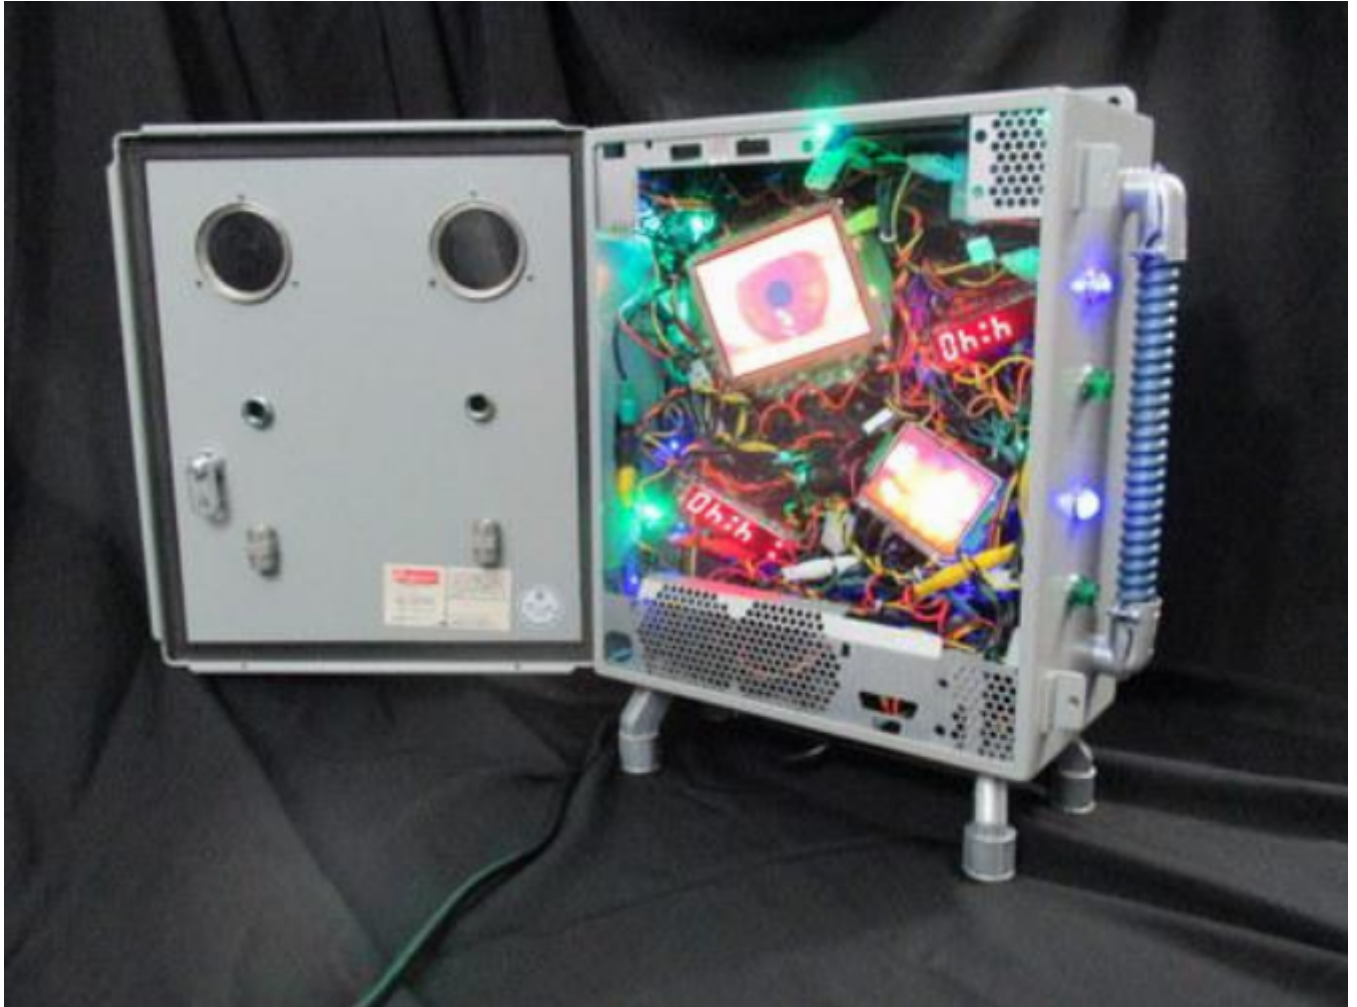

artéria

Glitch-Tech 0-012816-0

Mr Revrac

Sold

REF: 10868

DESCRIPTION

2016

Perspective view - open

SOLD

Dimensions: 18x15x8 inches / 46x38x21 cm