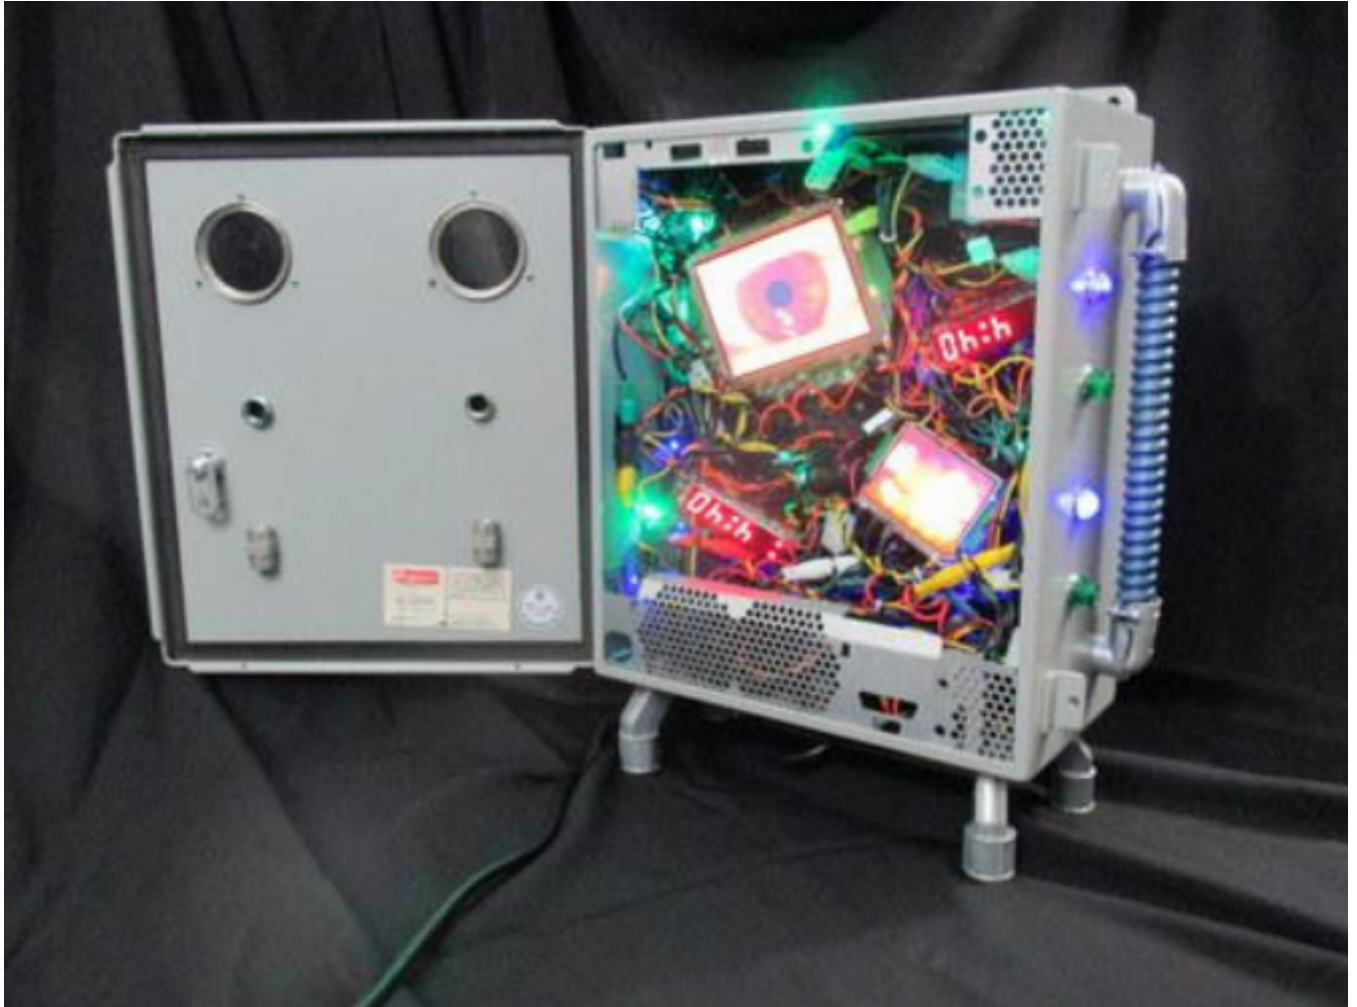

artéria

Glitch-Tech 0-012816-0

Mr Revrac

Sold

REF: 10868

## DESCRIPTION

---

2016

Perspective view - open

SOLD

Dimensions: 18x15x8 inches / 46x38x21 cm