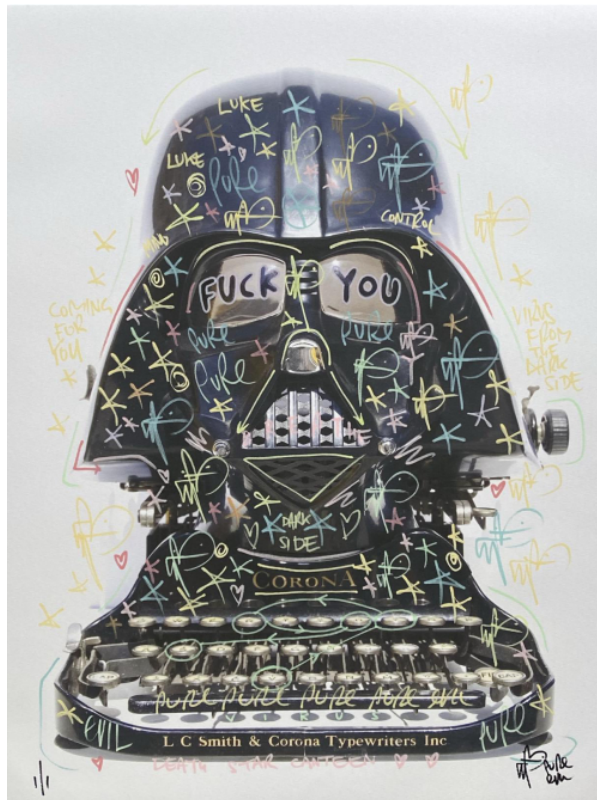

# artéria

## F\*\*k you Corona ! Pastel tags - Darth Typewriter

"Pure evil"

REF: 16746

Height: 65 cm (25.6") Width: 55 cm (21.7") Depth: 2 cm (0.8")

**CA\$1,530 + TAX**

Giclee print on high quality canvas with hand applied gold leaf

360gsm hannemuhle canvas on wooden stretcher

1/1 of a signed series of 10 uniquely handfinished artworks

REMEMBER: You should not be catching Covid 19, if the corona Virus asks you to meet, you should say ...

Let us know if you would like one of these in a simple or fancy swept black ornate frame... It will look awesome.