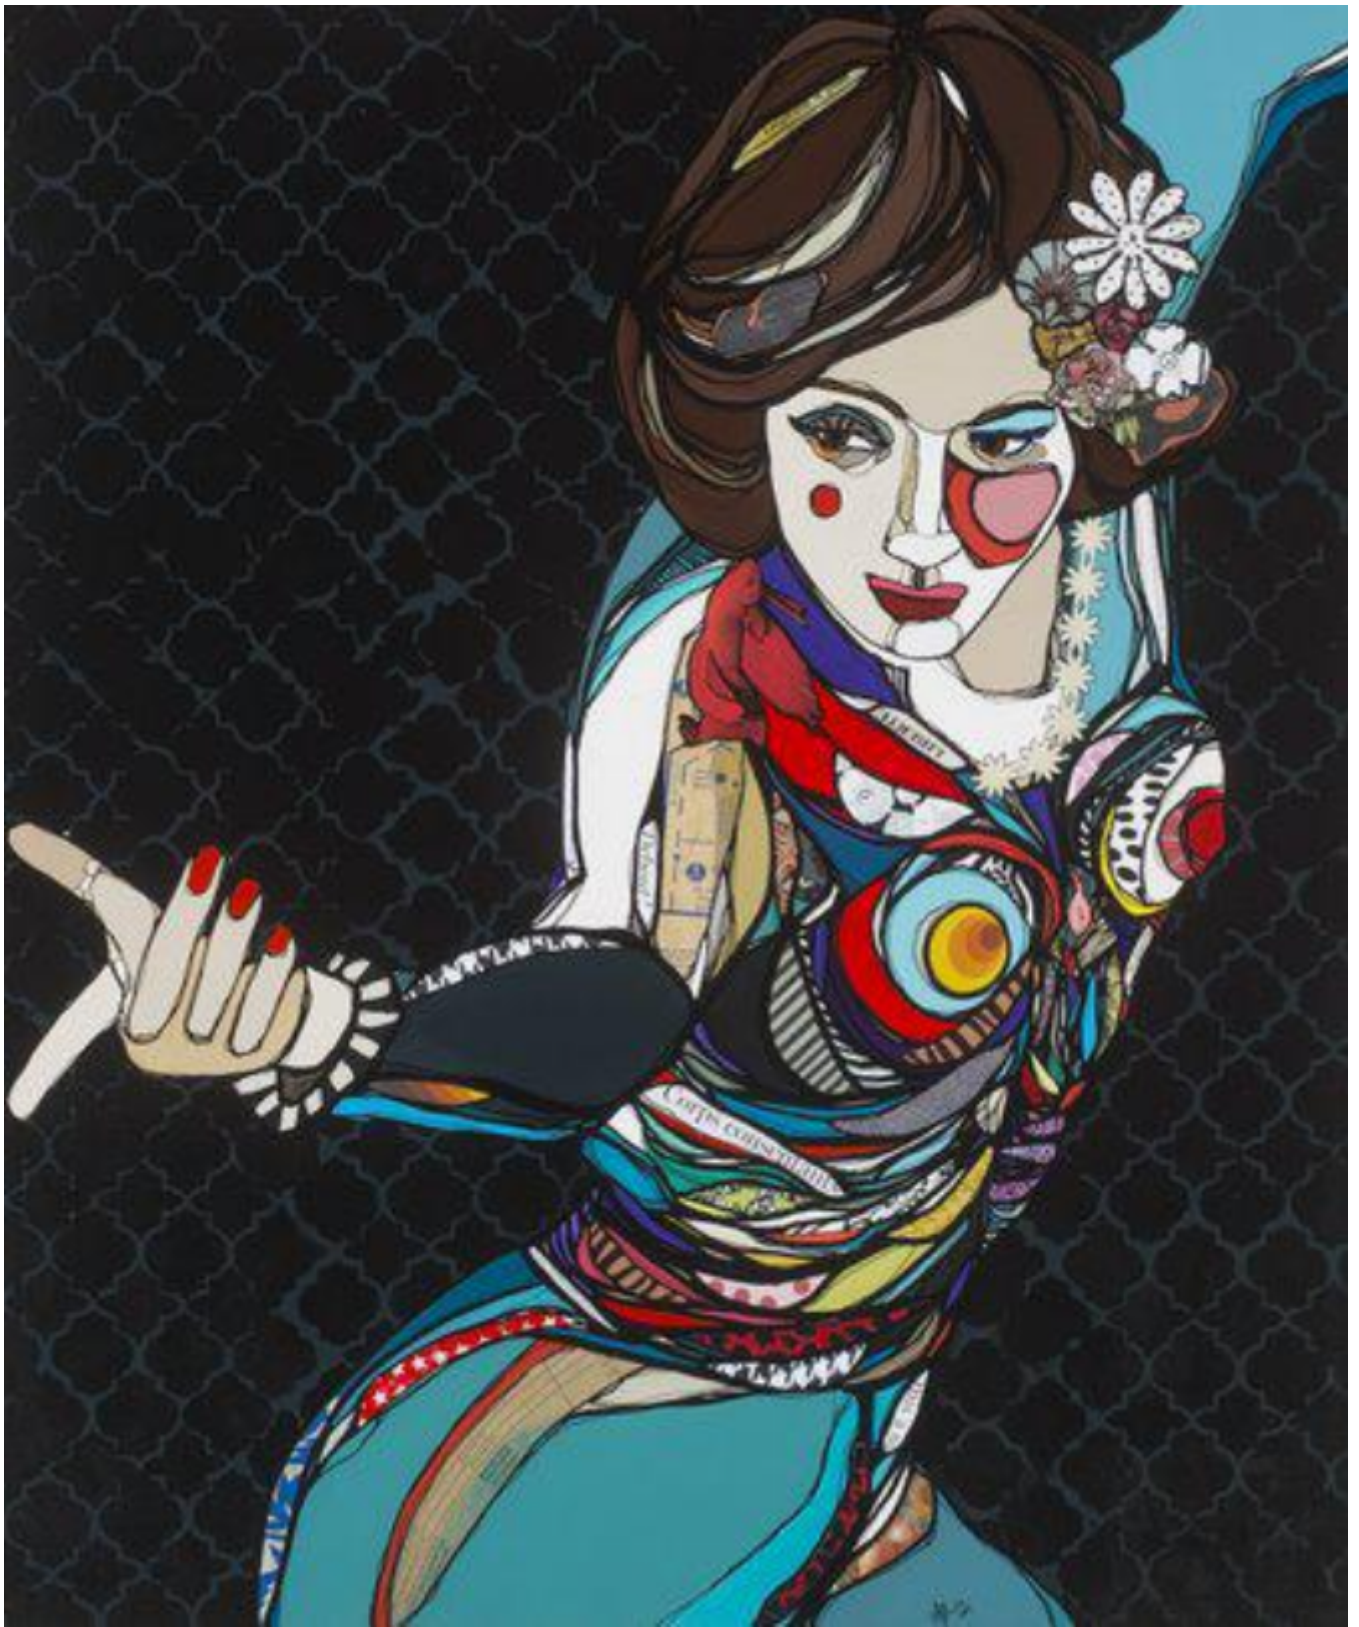

artéria

Debout

Adèle Blais

Sold

REF: 6349

DESCRIPTION

2014

SOLD

Dimensions: 36x30 inches / 91x76 cm