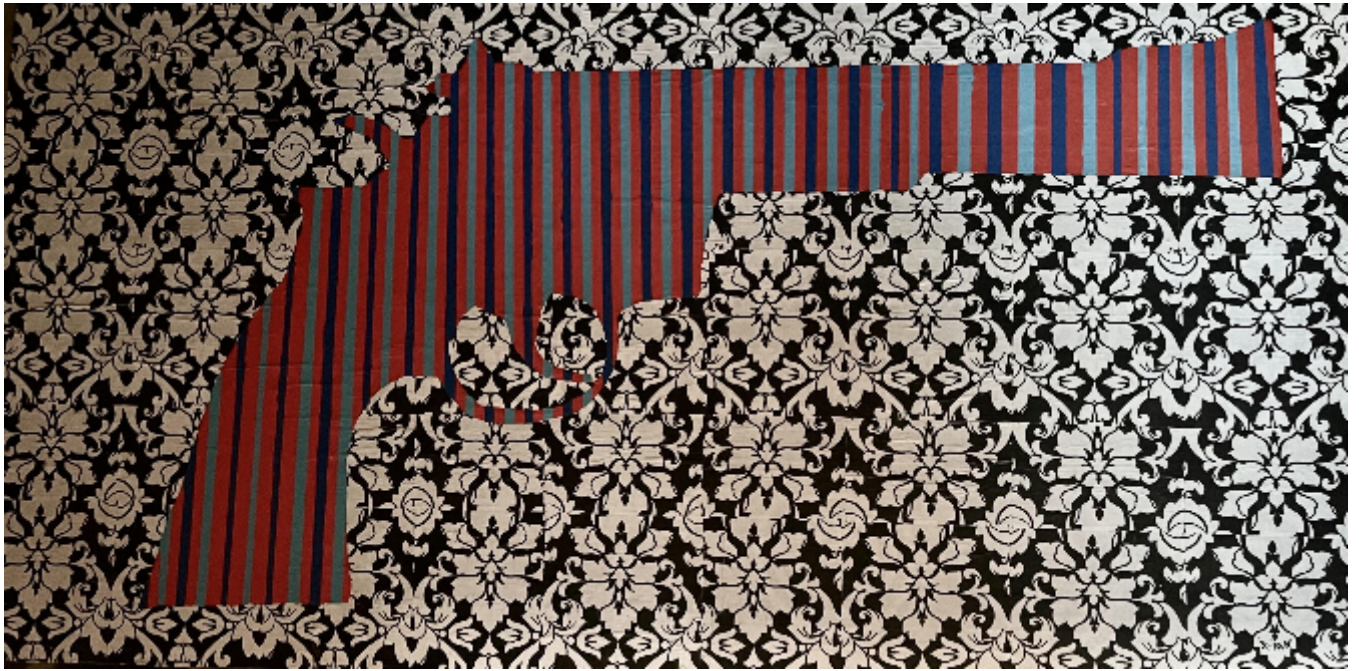

artéria

Death

X-lan

CA\$1,980 + TAX

REF: 16921

Height: 76.17 cm (30")

Width: 152.34 cm (60")

DESCRIPTION