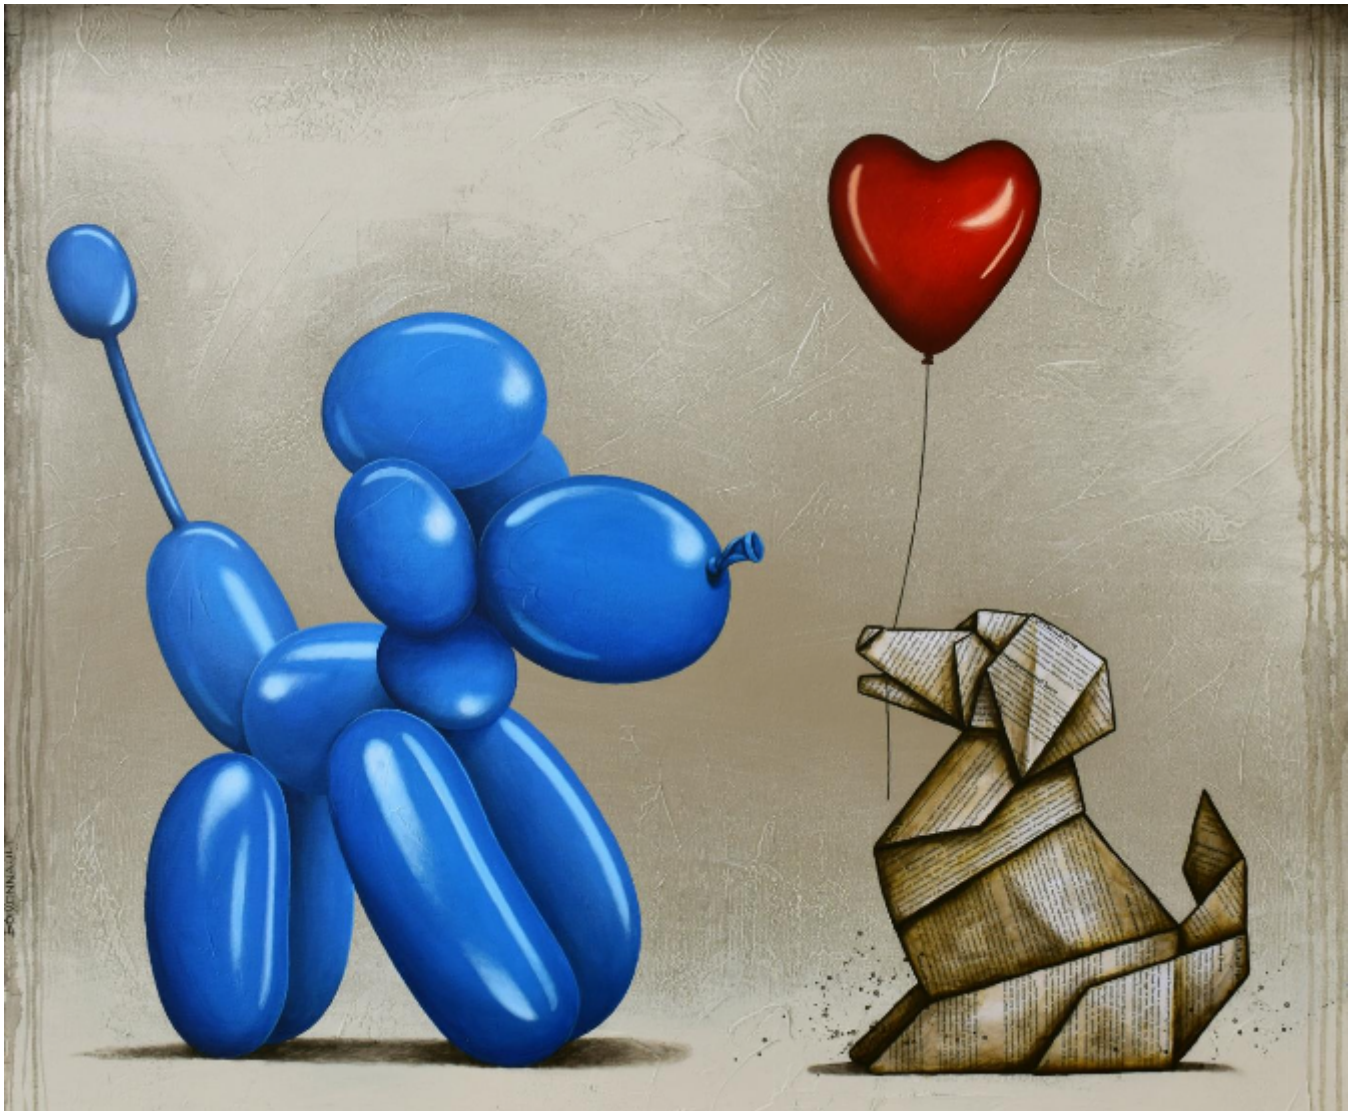

artéria

Dame en bleu

Nathalie Boissonnault

Sold

REF: 15910

Height: 102 cm (40.2")

Width: 122 cm (48")

DESCRIPTION