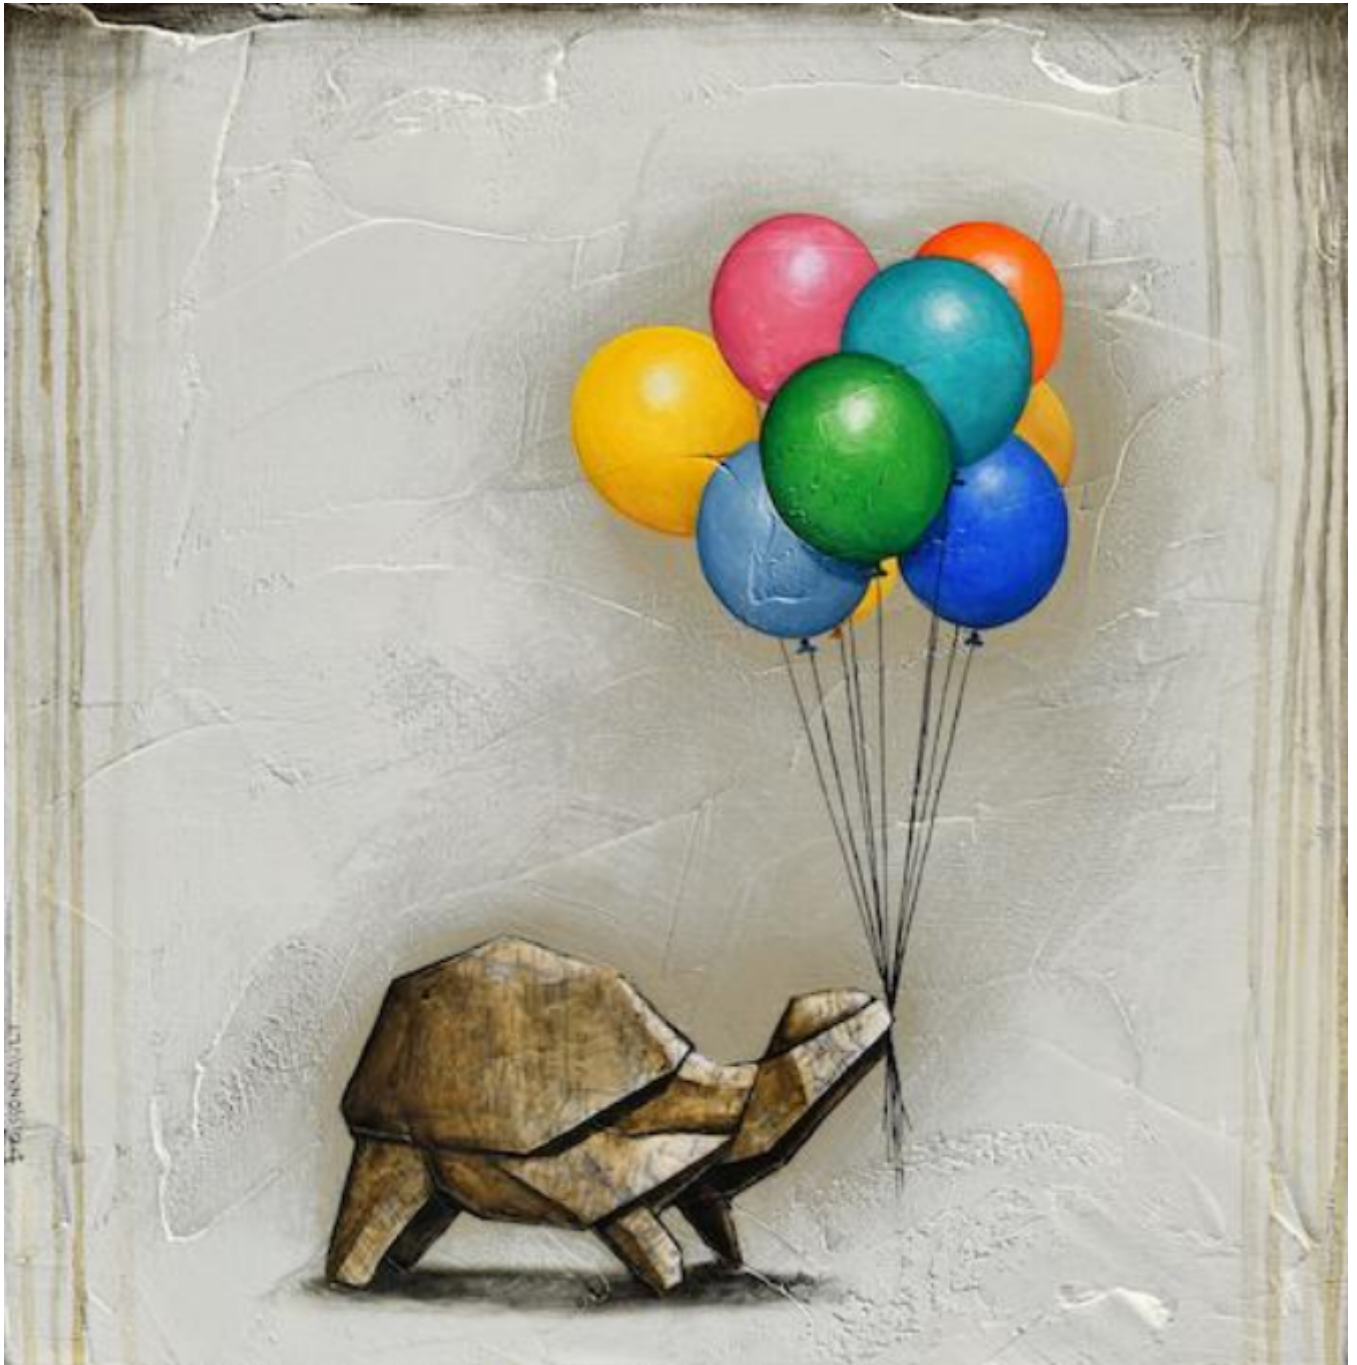

artéria

Comme des étoiles multicolores

Nathalie Boissonnault

Sold

REF: 10547

## DESCRIPTION

---

2015

SOLD

Dimensions: 20x20 inches / 51x51 cm