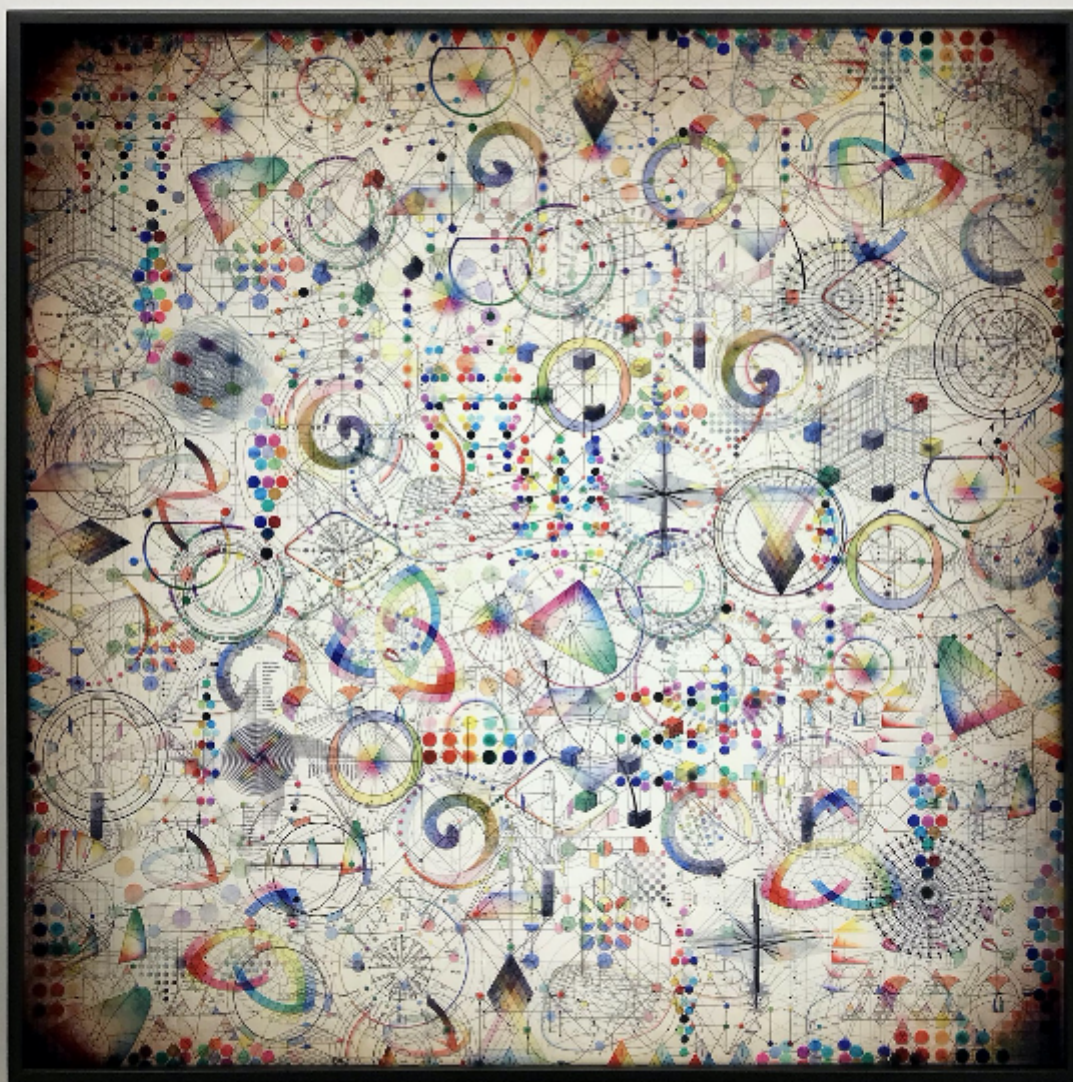

artéria

---

Color Systems Mashup #3

Hugo Cantin

Sold

REF: 16698

Height: 91.5 cm (36")

Width: 91.5 cm (36")

## DESCRIPTION

---

Light Box / Multiple Print on Plexi  
Touch Dimmer Switch  
Edition of 10  
2020