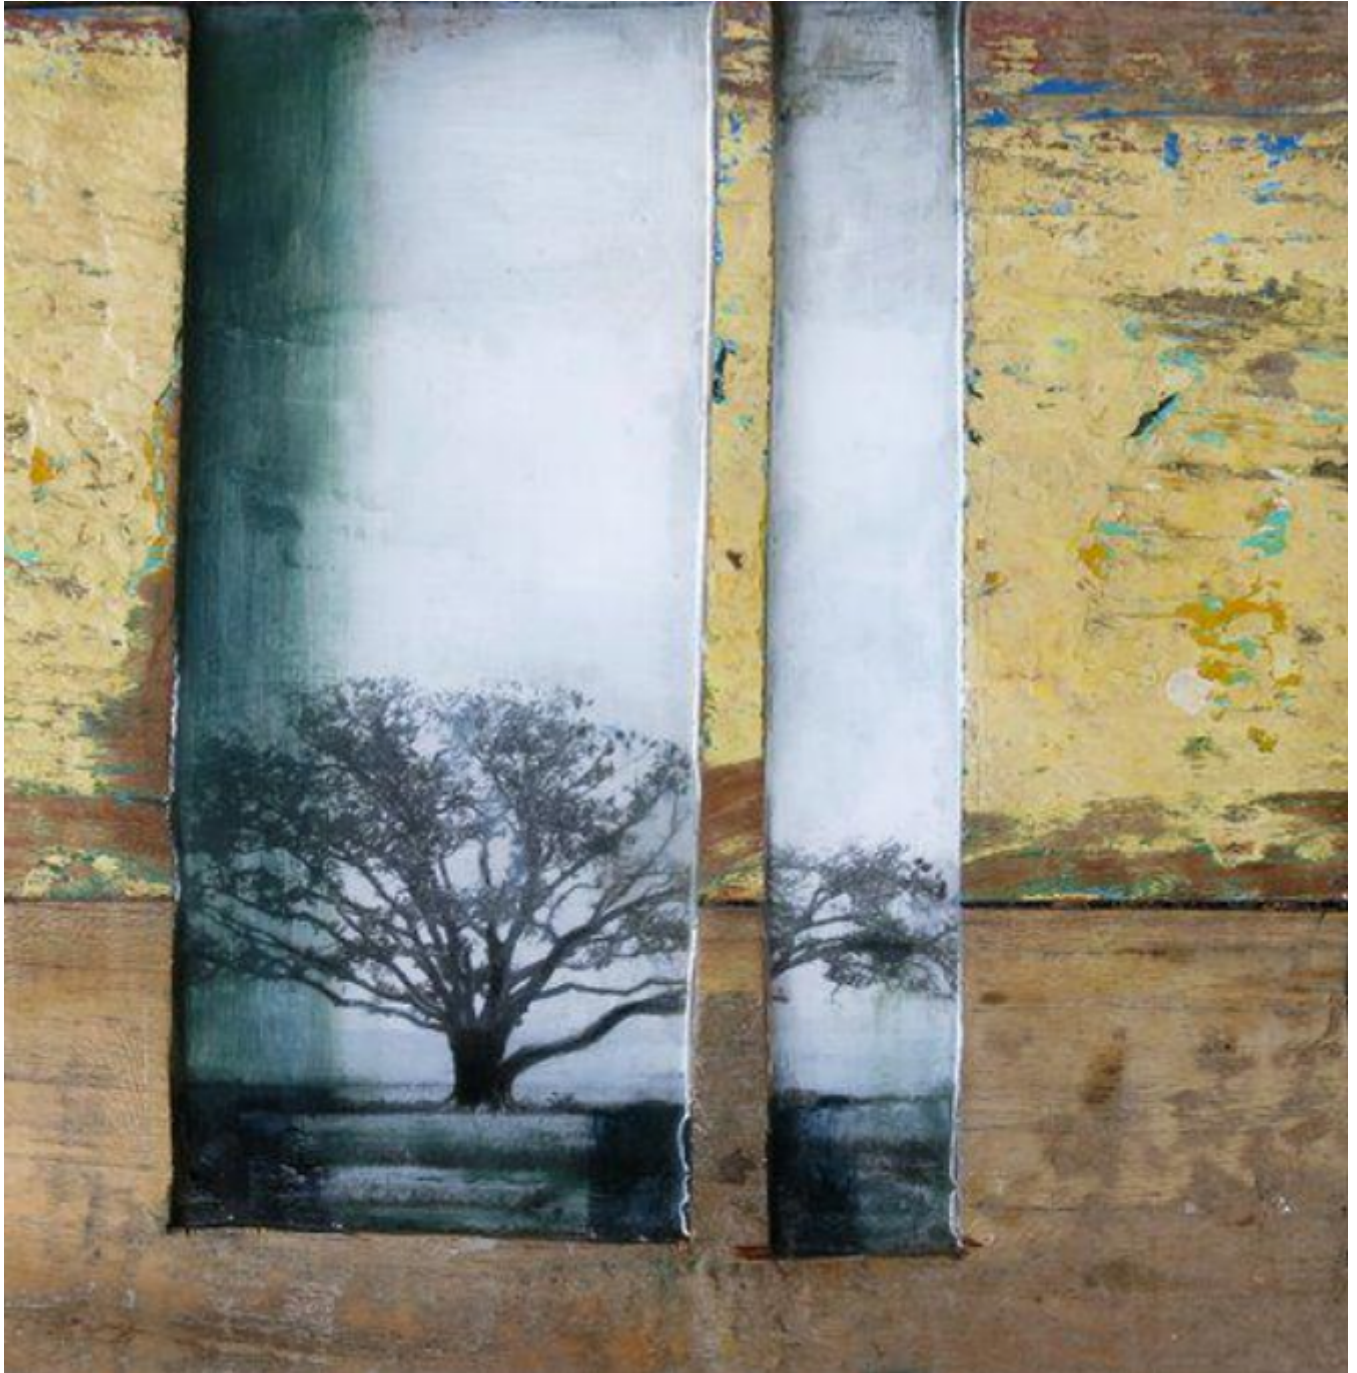

artéria

Chaï time

Amélie Desjardins

Sold

REF: 6069

DESCRIPTION

2014

SOLD

Dimensions: 10x10 inches / 25x25 cm