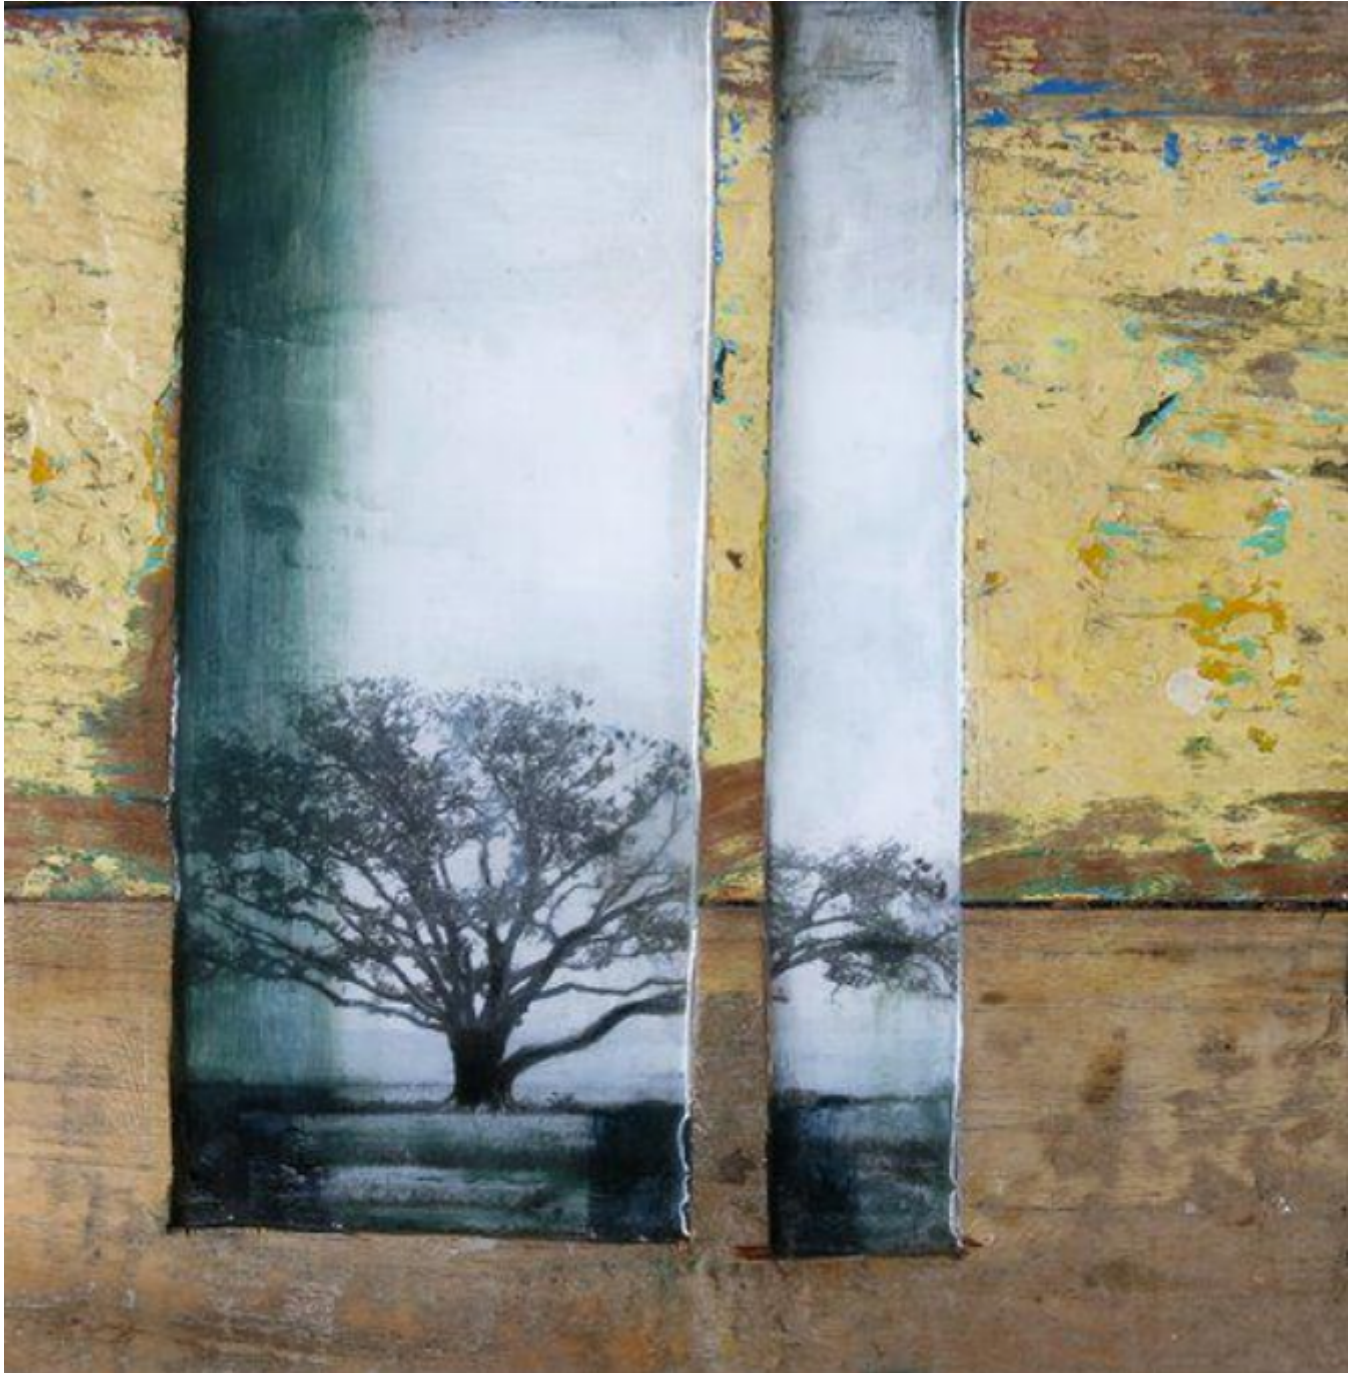

artéria

Chaï time

Amélie Desjardins

Sold

REF: 6069

## DESCRIPTION

---

2014

SOLD

Dimensions: 10x10 inches / 25x25 cm