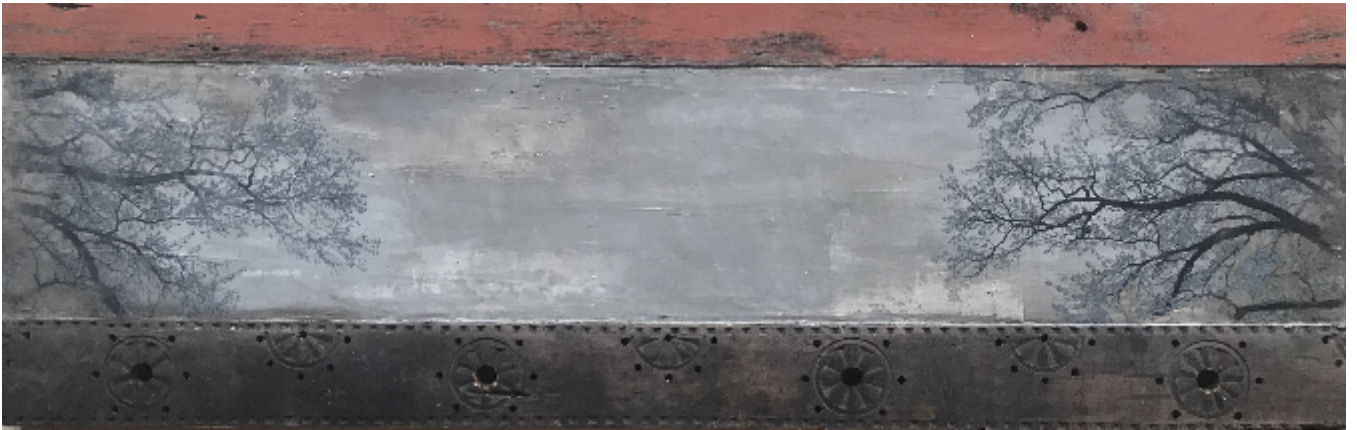

## Amplitude

Amélie Desjardins

Sold

REF: 14783

Height: 61 cm (24")

Width: 168 cm (66.1")