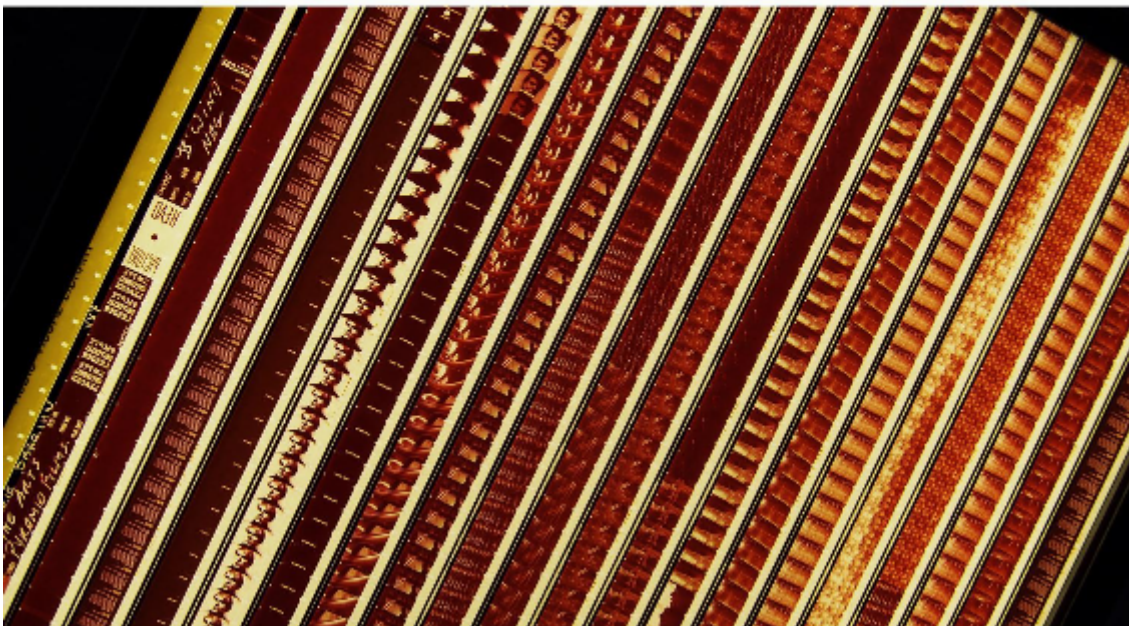

artéria

---

Warhol Daisy Waterfall

Hugo Cantin

Sold

REF: 13805

Height: 91.5 cm (36")

Width: 36 cm (14.2")