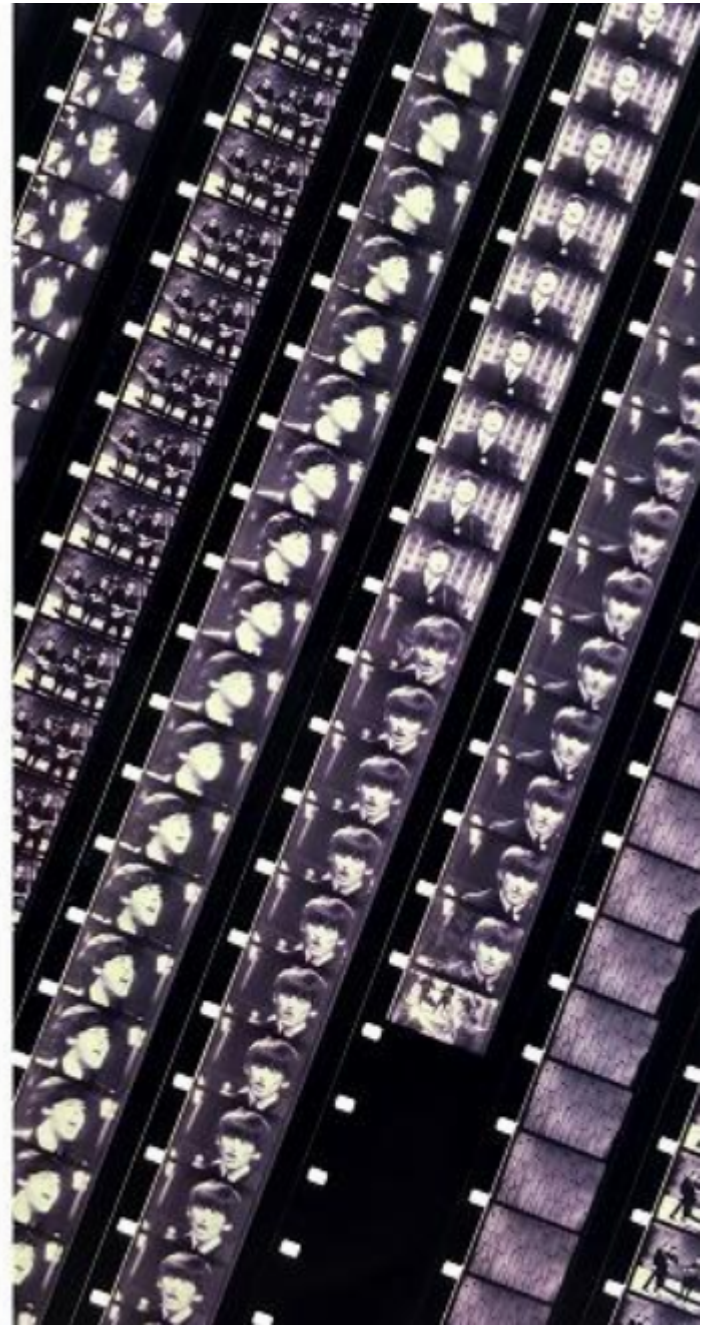

artéria

The Beatles-Ed Sullivan Show

Hugo Cantin

Sold

REF: 13718

Height: 91.5 cm (36")

Width: 36 cm (14.2")

DESCRIPTION