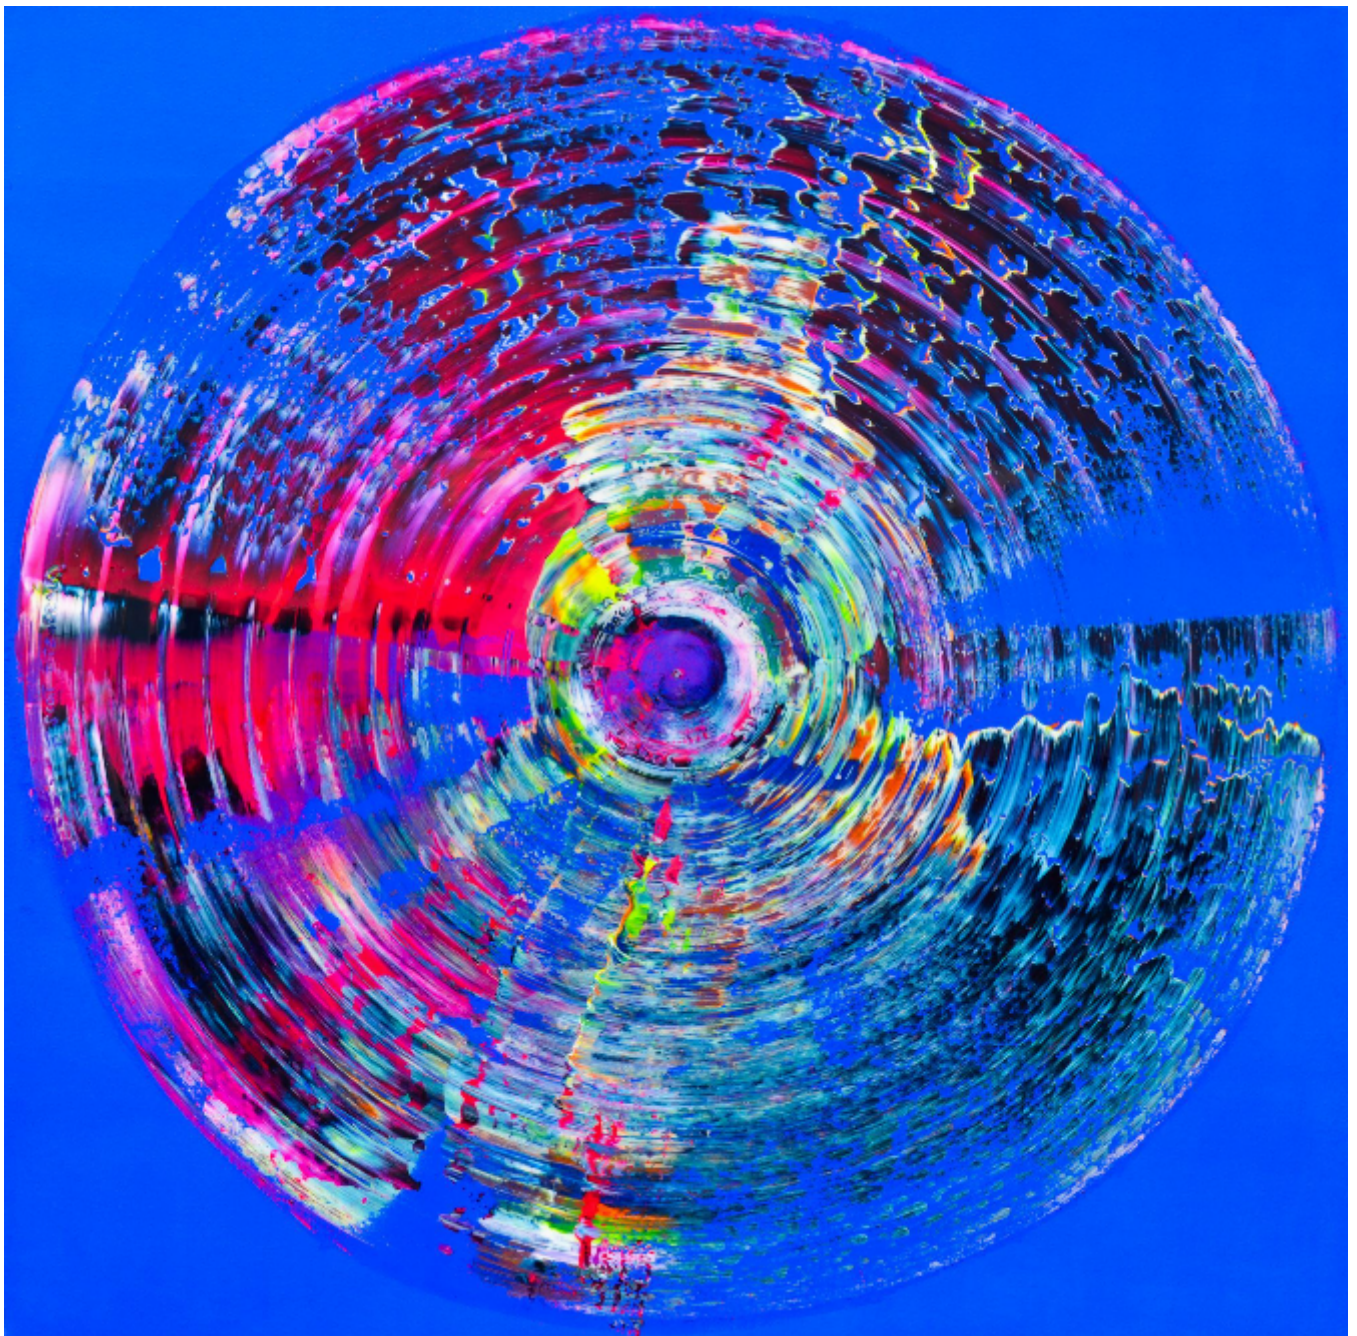

artéria

---

The return

Isabelle Beaubien

Sold

REF: 15009

Height: 122 cm (48")

Width: 122 cm (48")

## DESCRIPTION

---

2018  
Acrylic and resin on canvas