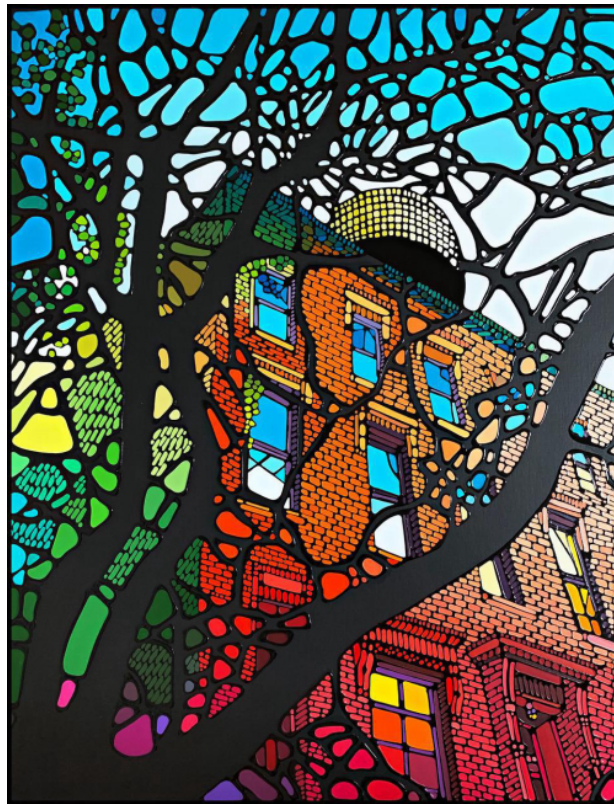

artêria

Sundown Rainbow

Denitza

REF: 16703

Height: 45.5 cm (17.9") Width: 35.5 cm (14")

Sold

2020