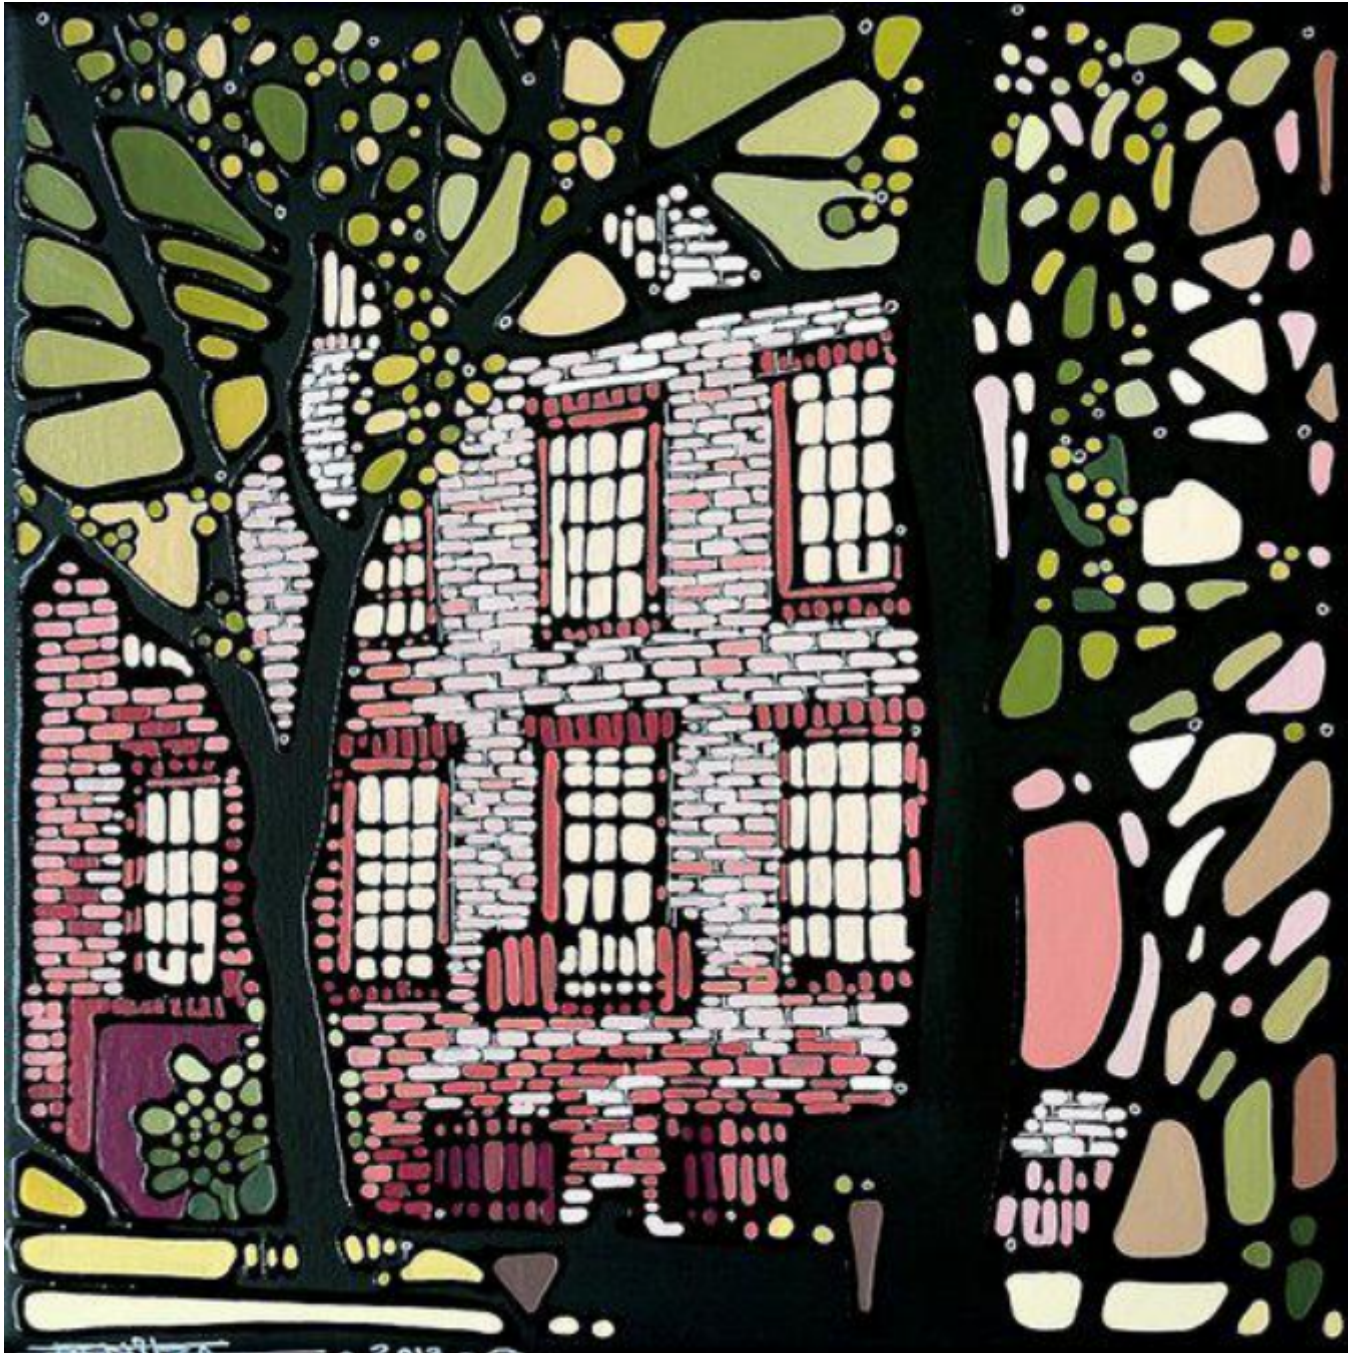

artéria

Subtle

Denitza

Sold

REF: 5544

## DESCRIPTION

---

2013

SOLD

Dimensions: 10x10 inches / 25x25 cm