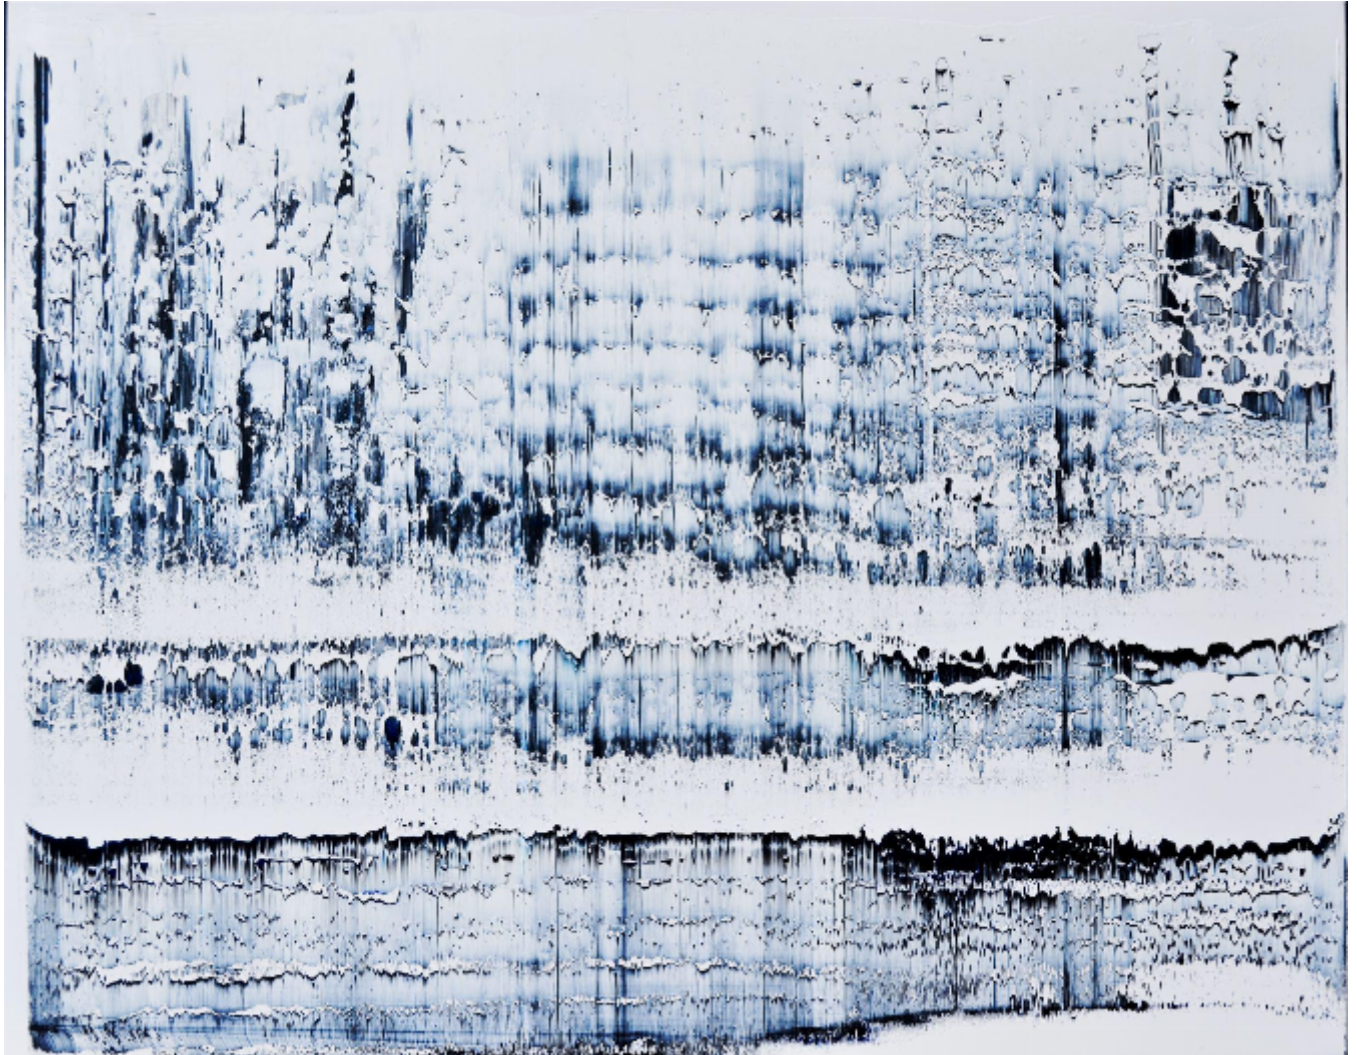

artéria

Storm

Isabelle Beaubien

Sold

REF: 14922

Height: 122 cm (48")

Width: 152.5 cm (60")

Depth: 1.6 cm (0.6")

DESCRIPTION

Acrylic and resin on canvas