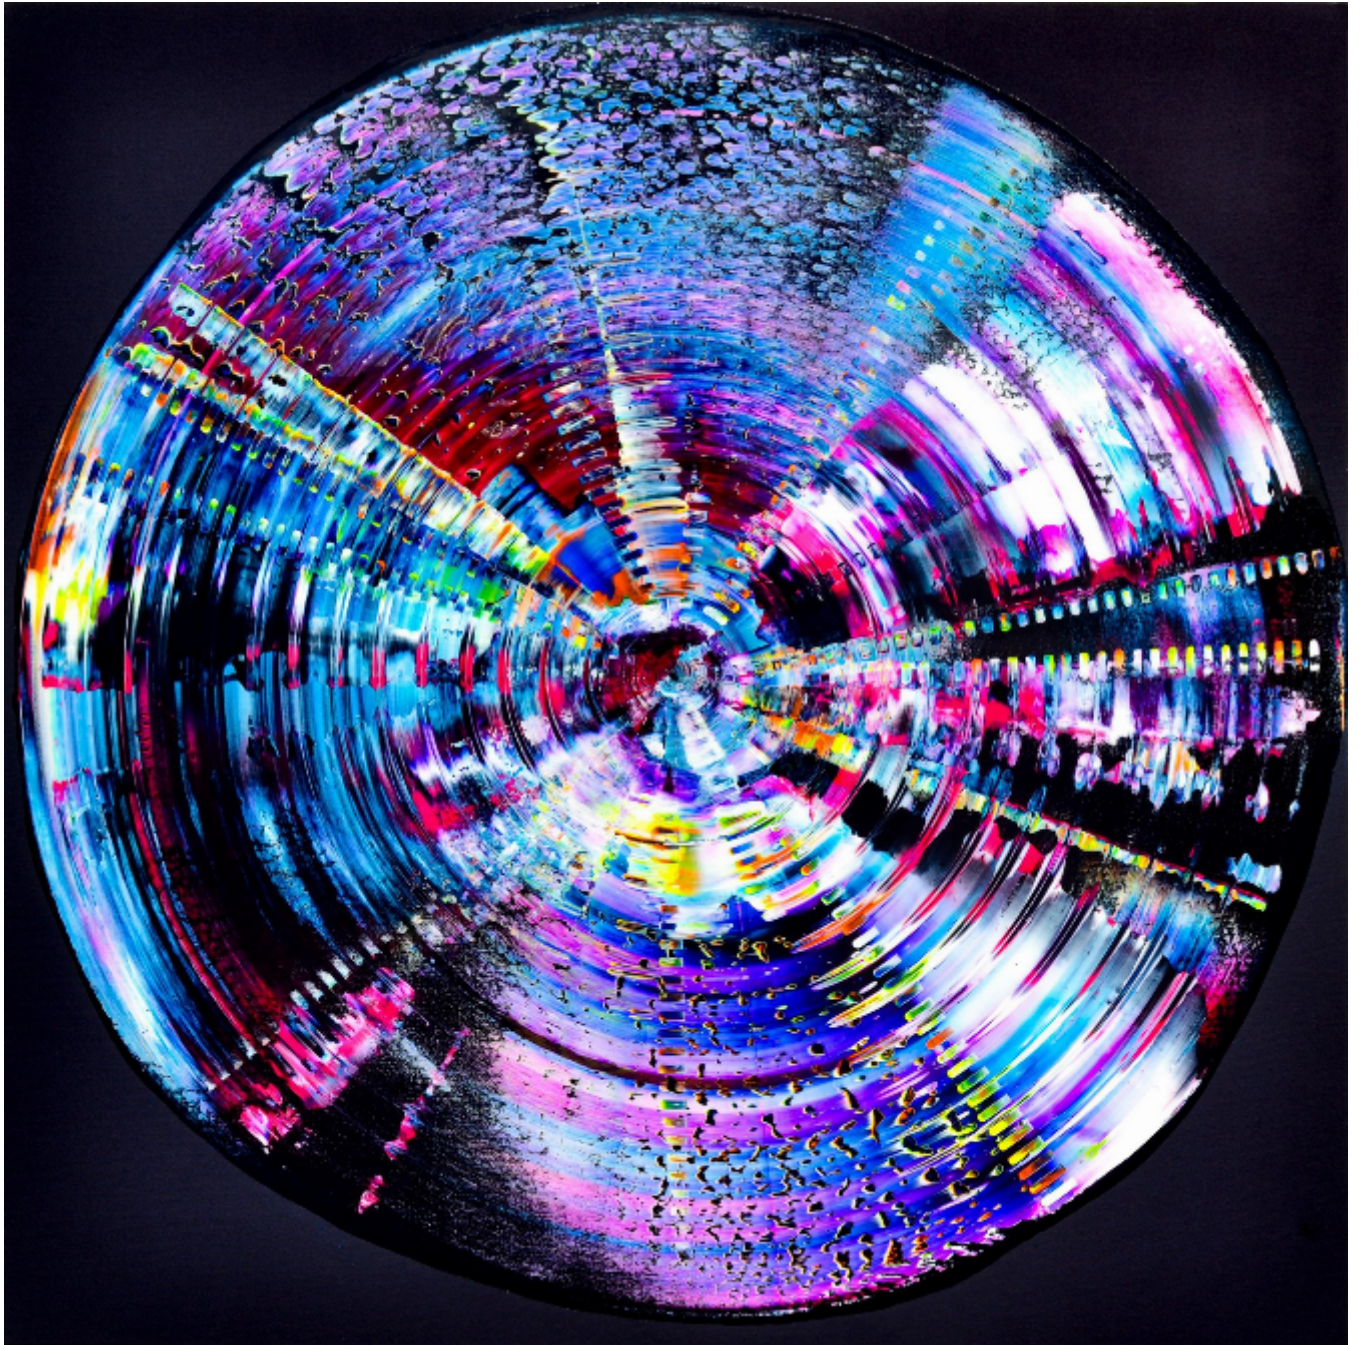

artéria

Now

Isabelle Beaubien

Sold

REF: 17045

Height: 121.87 cm (48")

Width: 121.87 cm (48")

Depth: 4.06 cm (1.6")

DESCRIPTION

Acrylic and resin on canvas. Do it now. Sometimes later becomes never.