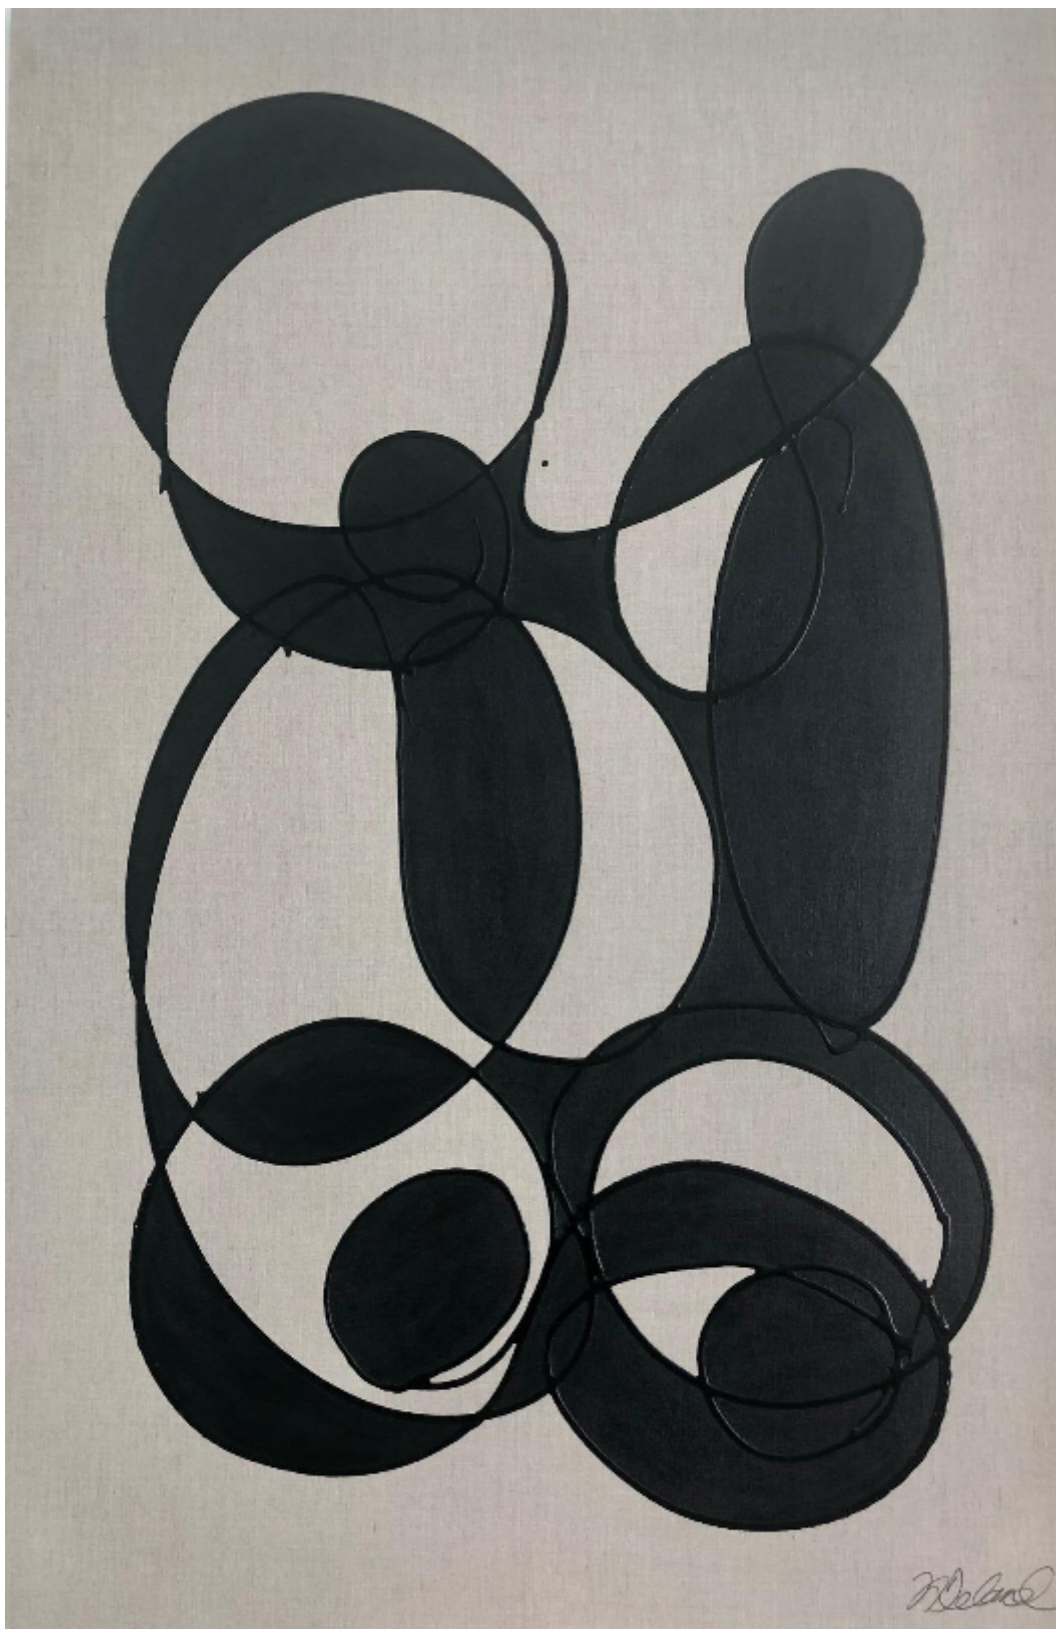

artéria

Nouveau depart

Nathalie Deland

Sold

REF: 16805

Height: 152.34 cm (60")

Width: 101.56 cm (40")

## DESCRIPTION

---

2021  
Painting on linen