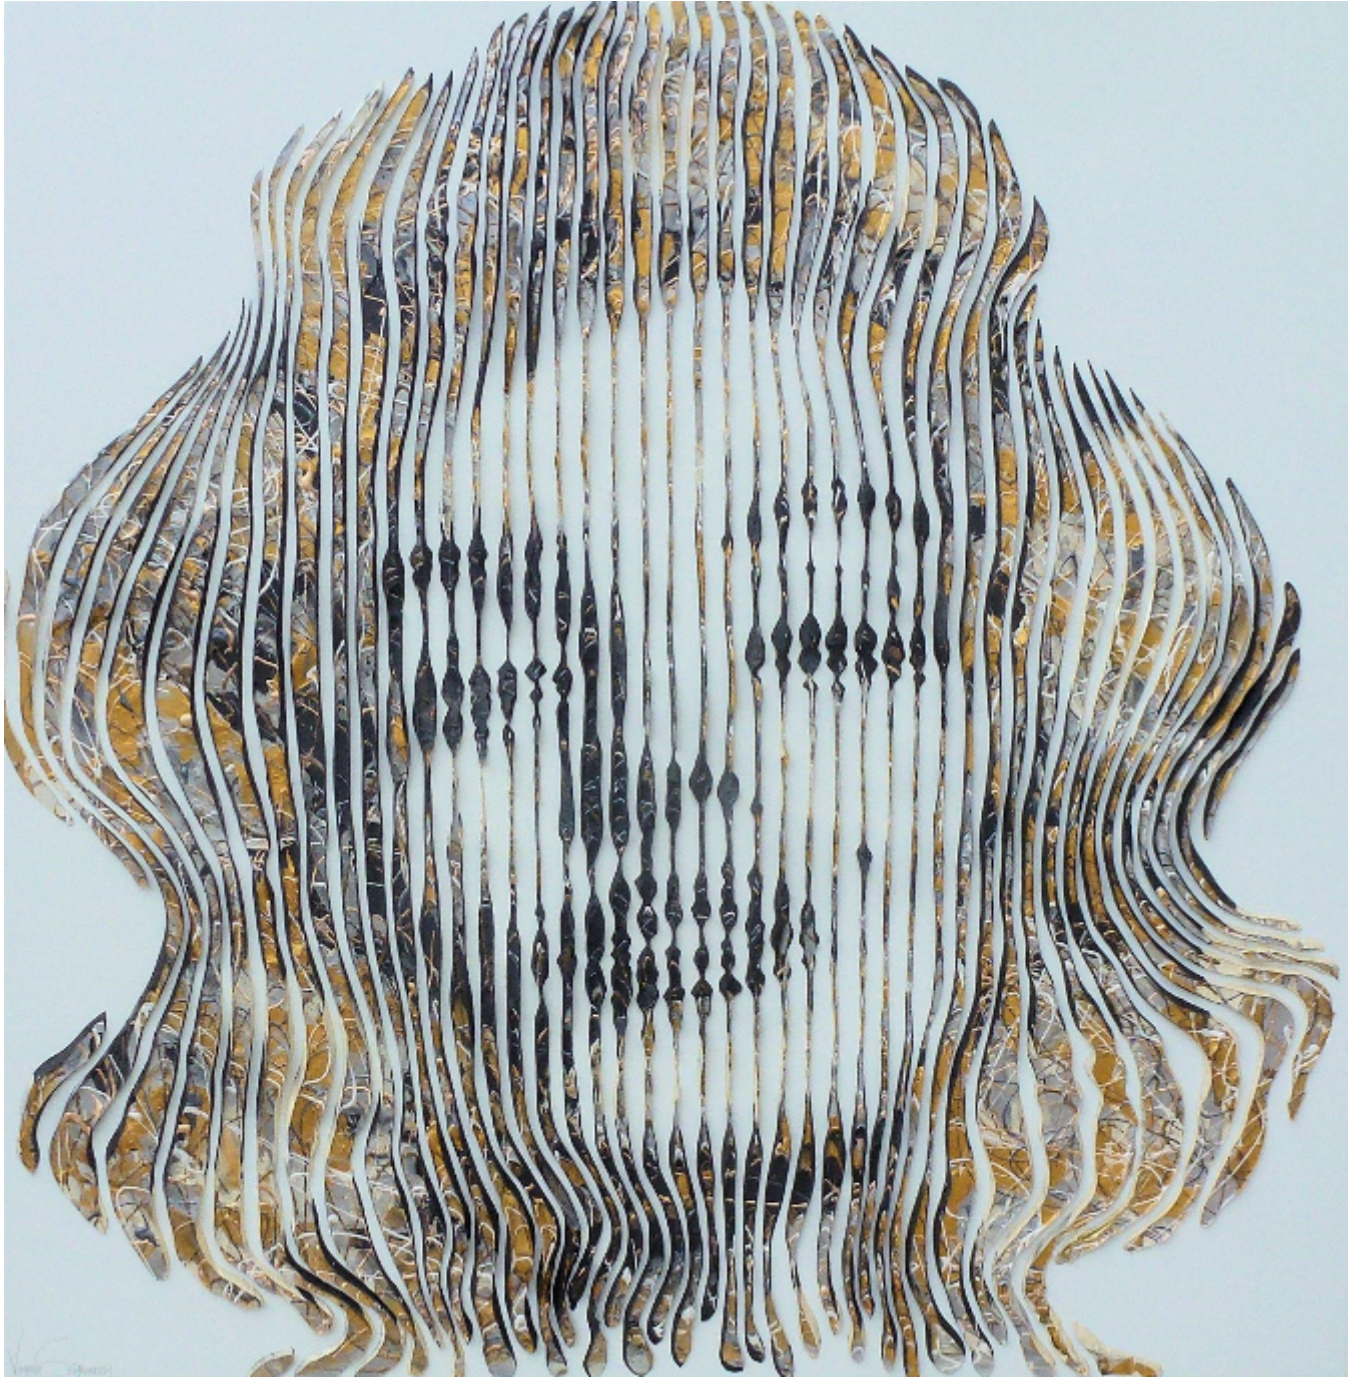

artéria

---

**Marilyn Timeless**

Virginie Schroeder

Sold

REF: 15031

Height: 122 cm (48")

Width: 122 cm (48")

## DESCRIPTION

---

2018