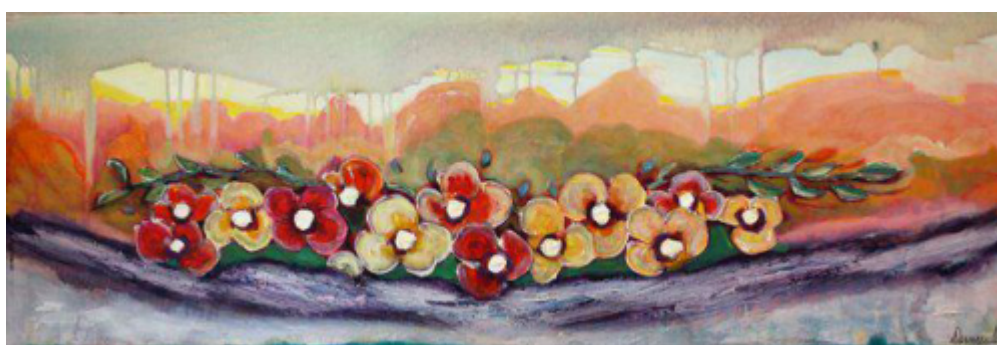

artéria

Lumière à l'horizon

Dominique Desmeules

REF: 7118

Height: 41 cm (16.1") Width: 122 cm (48")

Sold

2014

SOLD