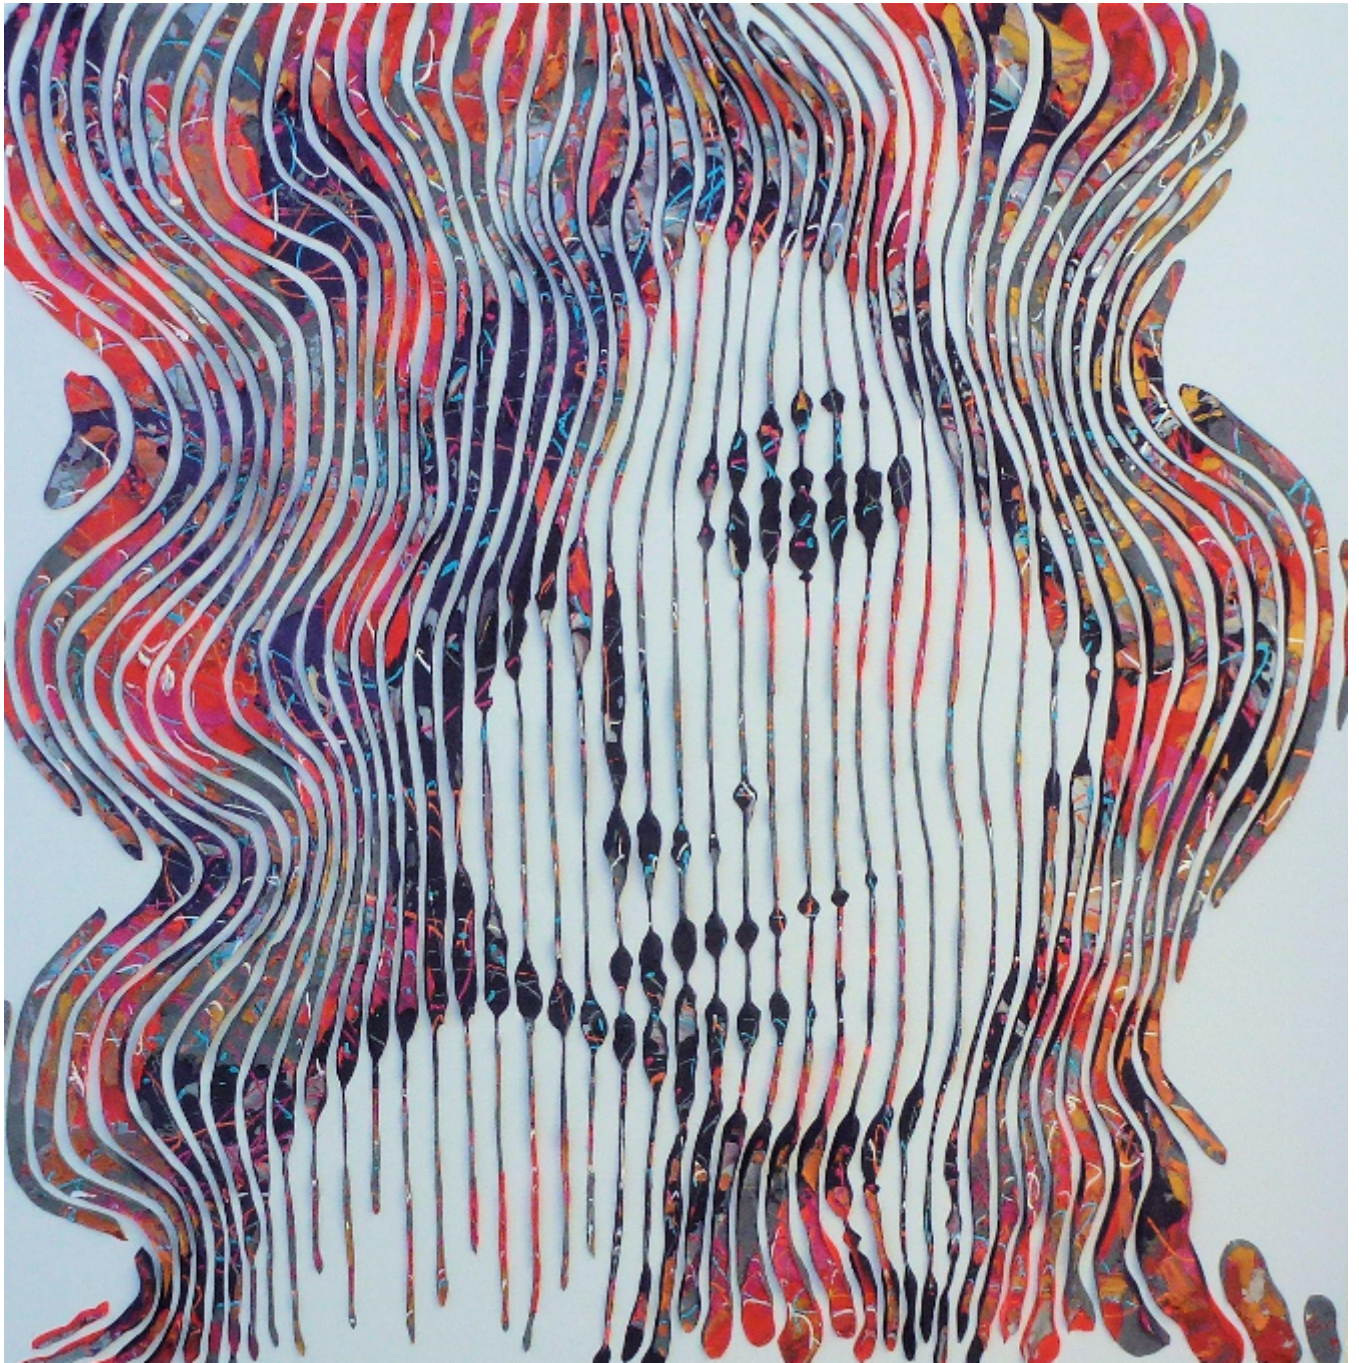

artéria

L'émouvante Amy Winehouse

Virginie Schroeder

Sold

REF: 14721

Height: 122 cm (48")

Width: 122 cm (48")

DESCRIPTION