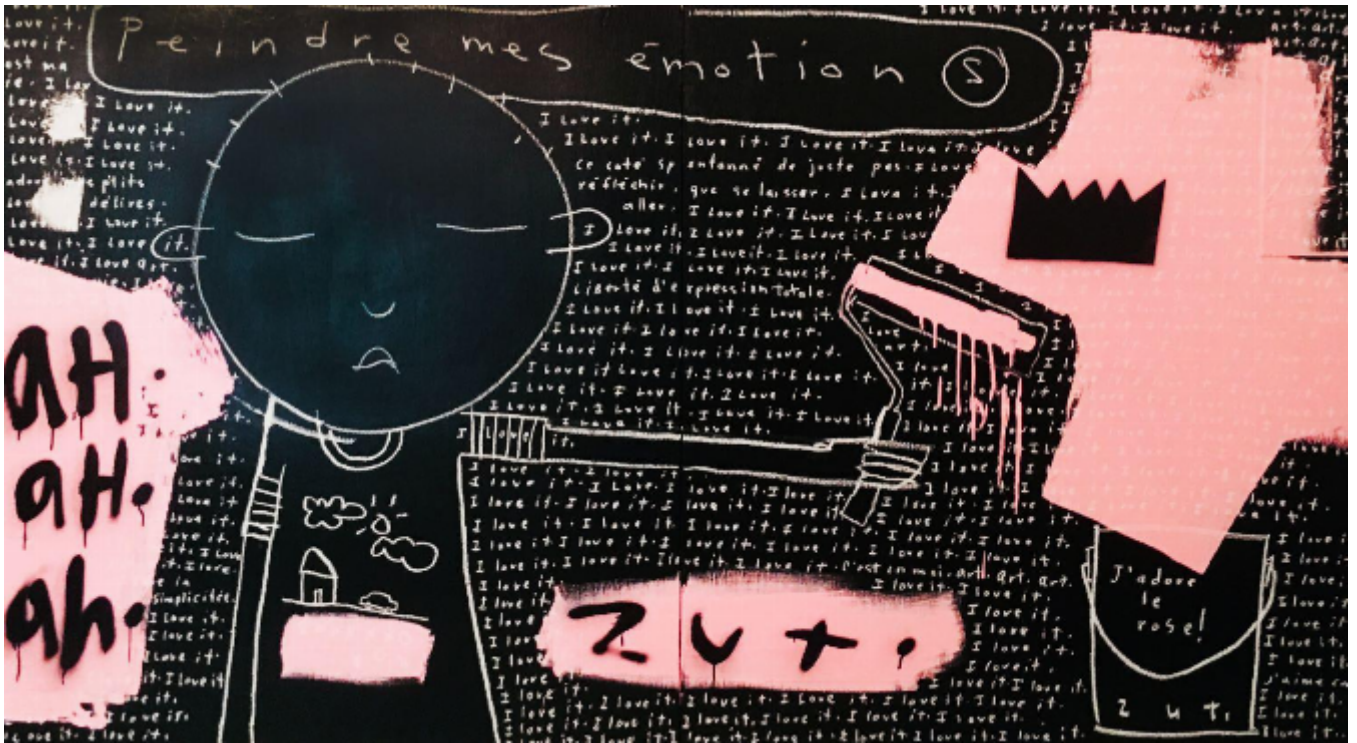

artéria

I love it

Zut

Sold

REF: 14818

Height: 102 cm (40.2")

Width: 183 cm (72")