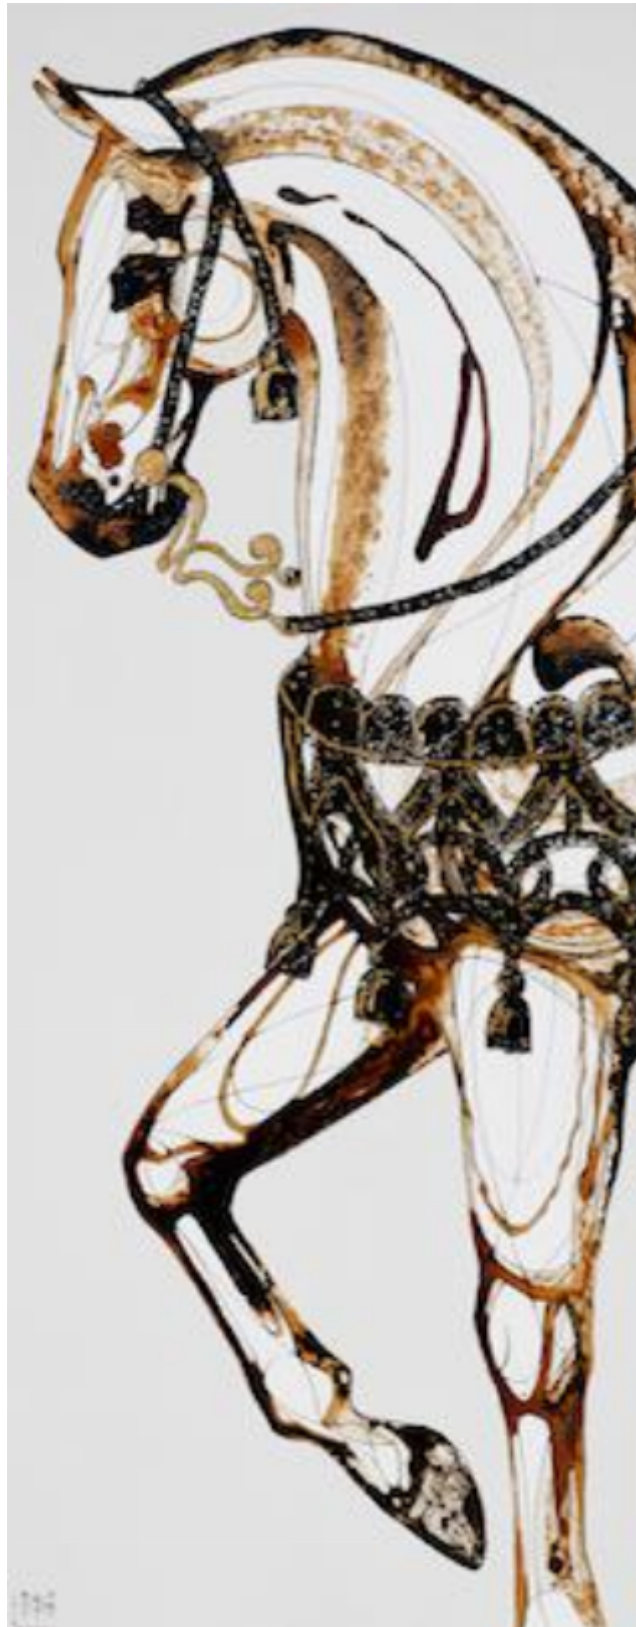

artéria

Henry

Jessica Potenza

Sold

REF: 12296

DESCRIPTION

2016

SOLD

Dimensions: 60x24 inches / 152x61 cm