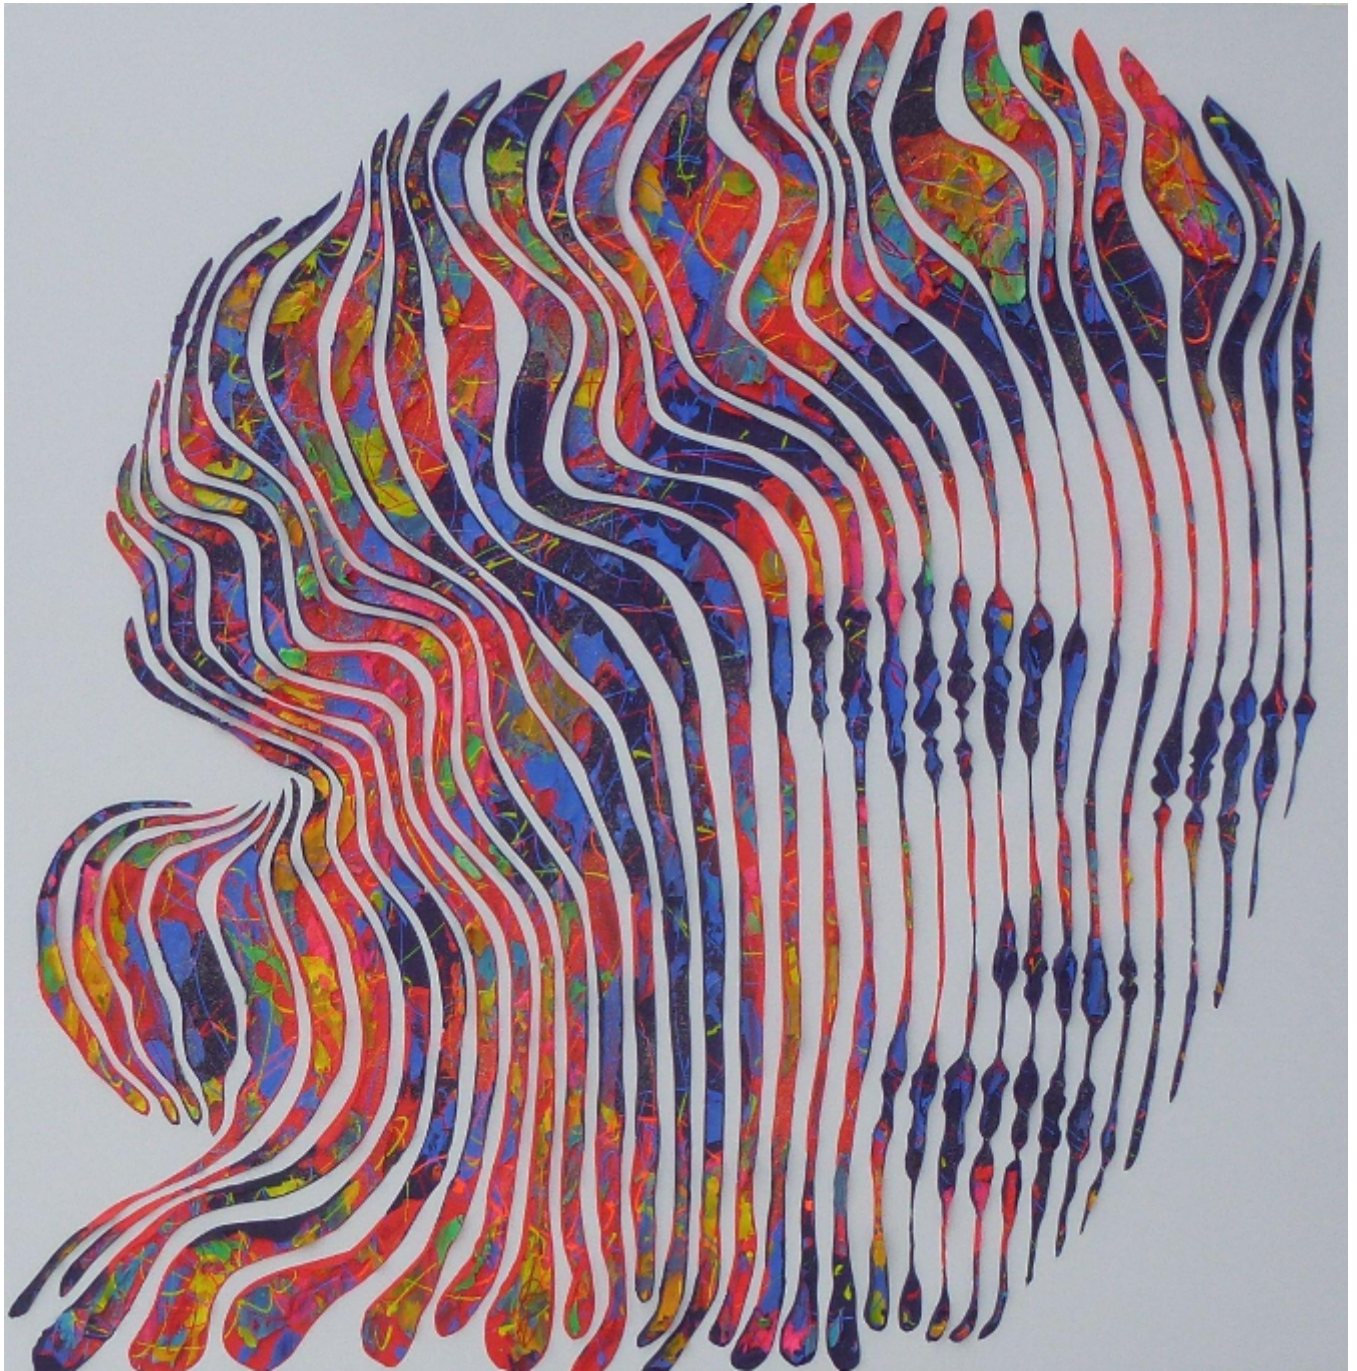

artéria

Grace Kelly intemporelle

Virginie Schroeder

Sold

REF: 14460

Height: 122 cm (48")

Width: 122 cm (48")

DESCRIPTION