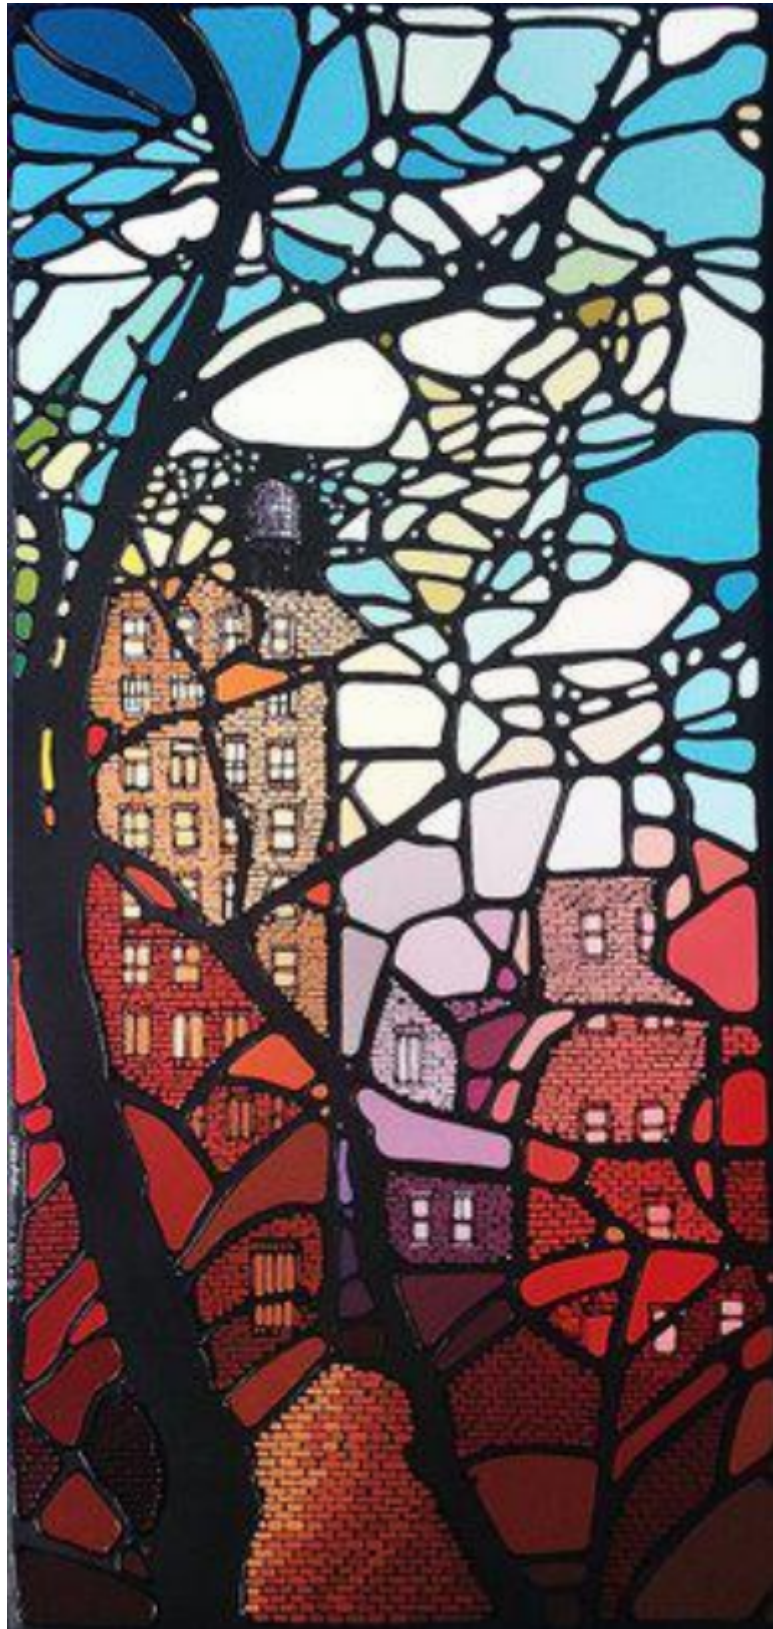

artéria

Elements

Denitza

Sold

REF: 5541

DESCRIPTION

2013

SOLD

Dimensions: 32x15 inches / 80x38 cm