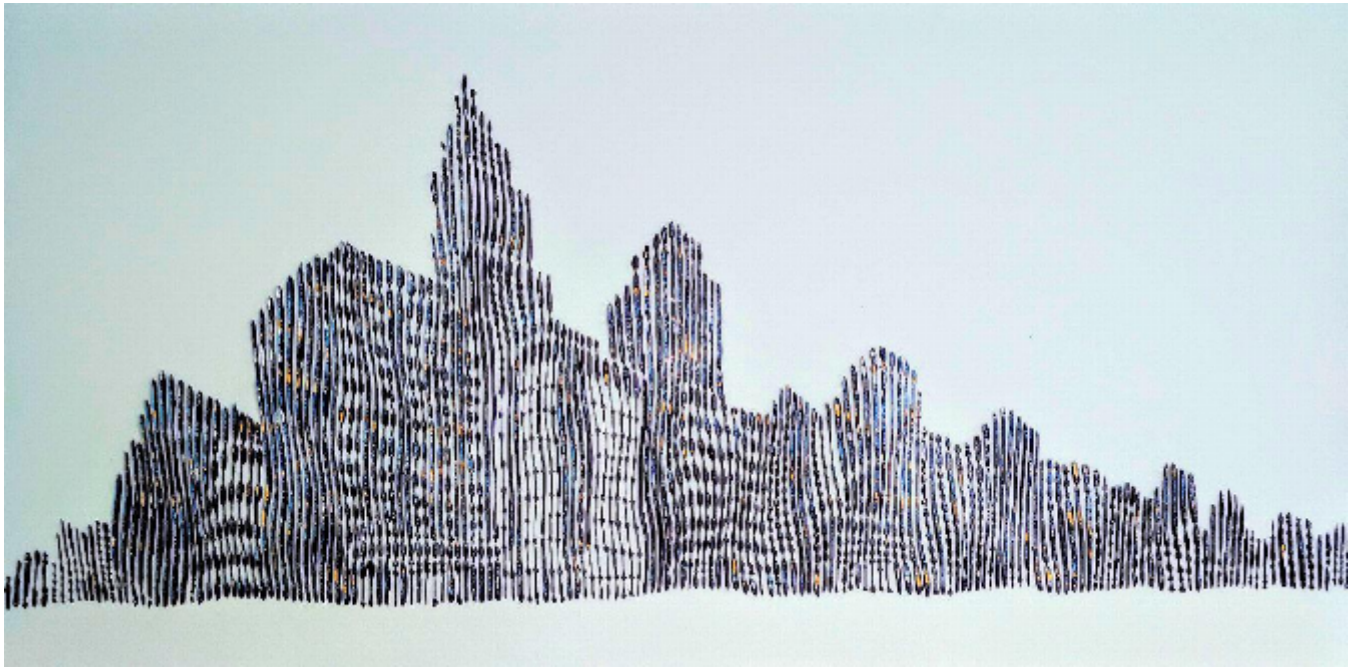

artéria

**Effervescence Citadine**

Virginie Schroeder

CA\$6,875 + TAX

REF: 15539

Height: 91.5 cm (36")

Width: 183 cm (72")