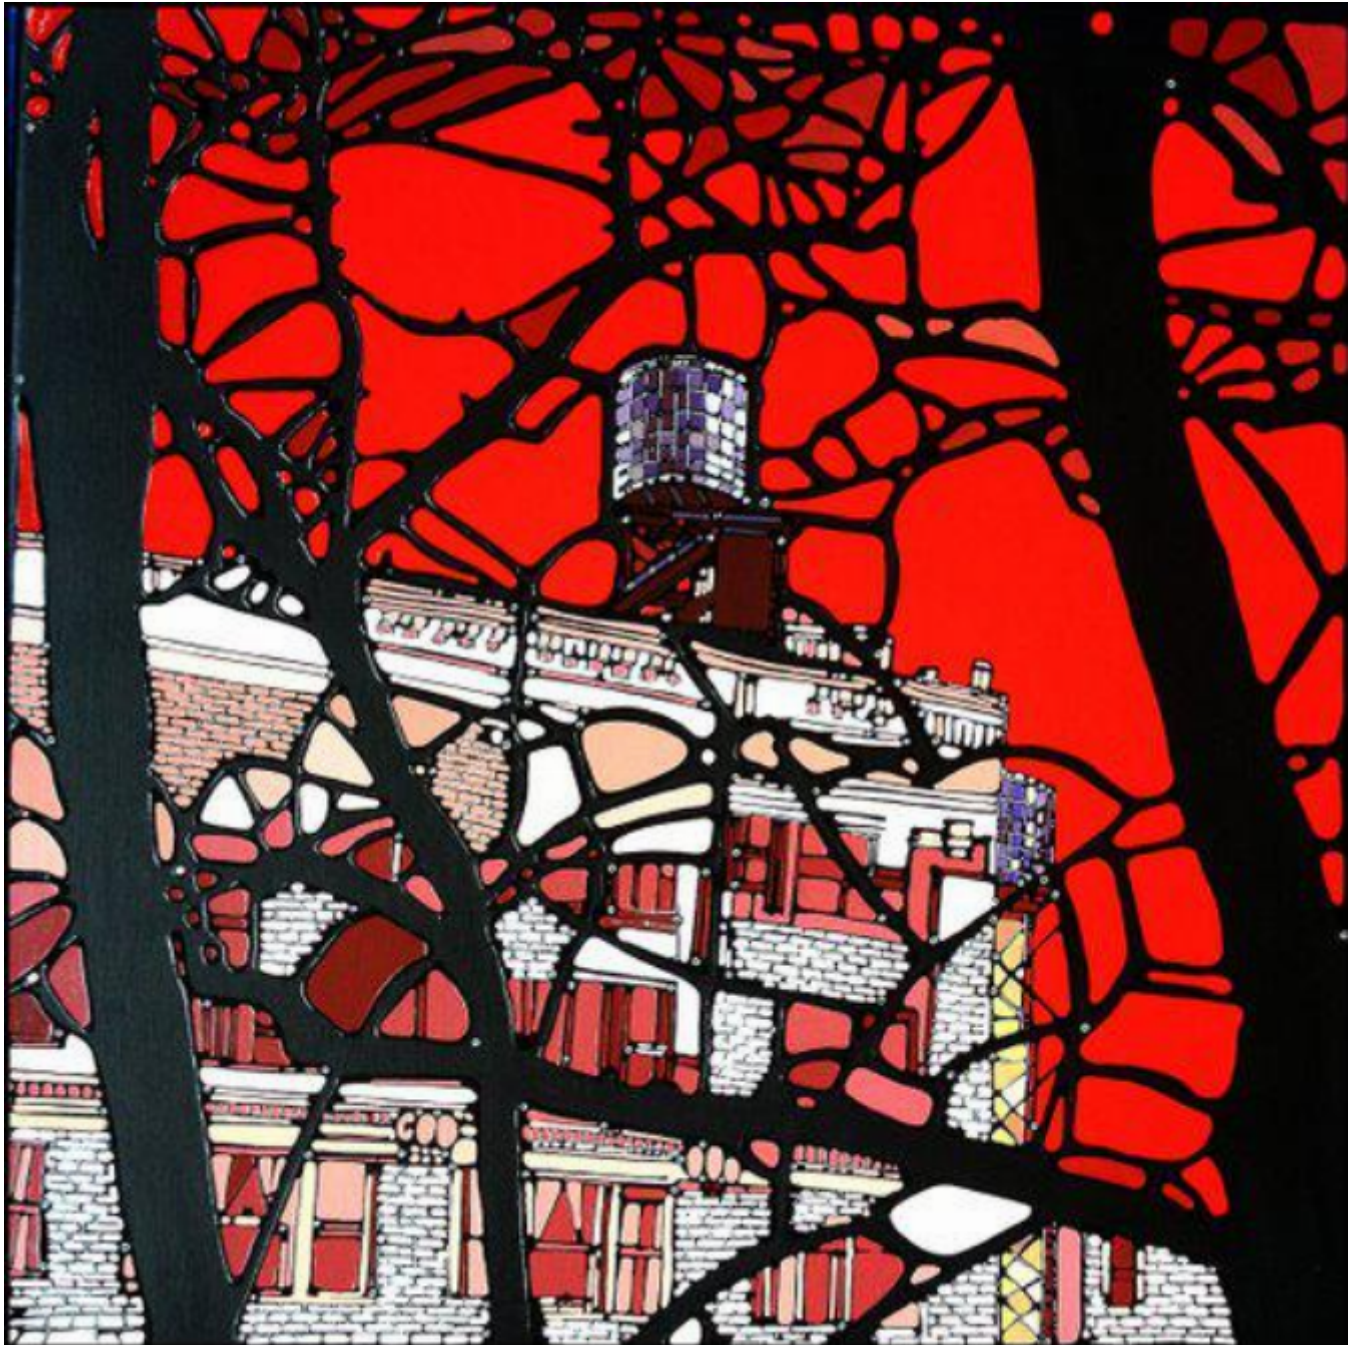

artéria

Ample

Denitza

Sold

REF: 5540

## DESCRIPTION

---

2013

SOLD

Dimensions: 16x16 inches / 40x40 cm