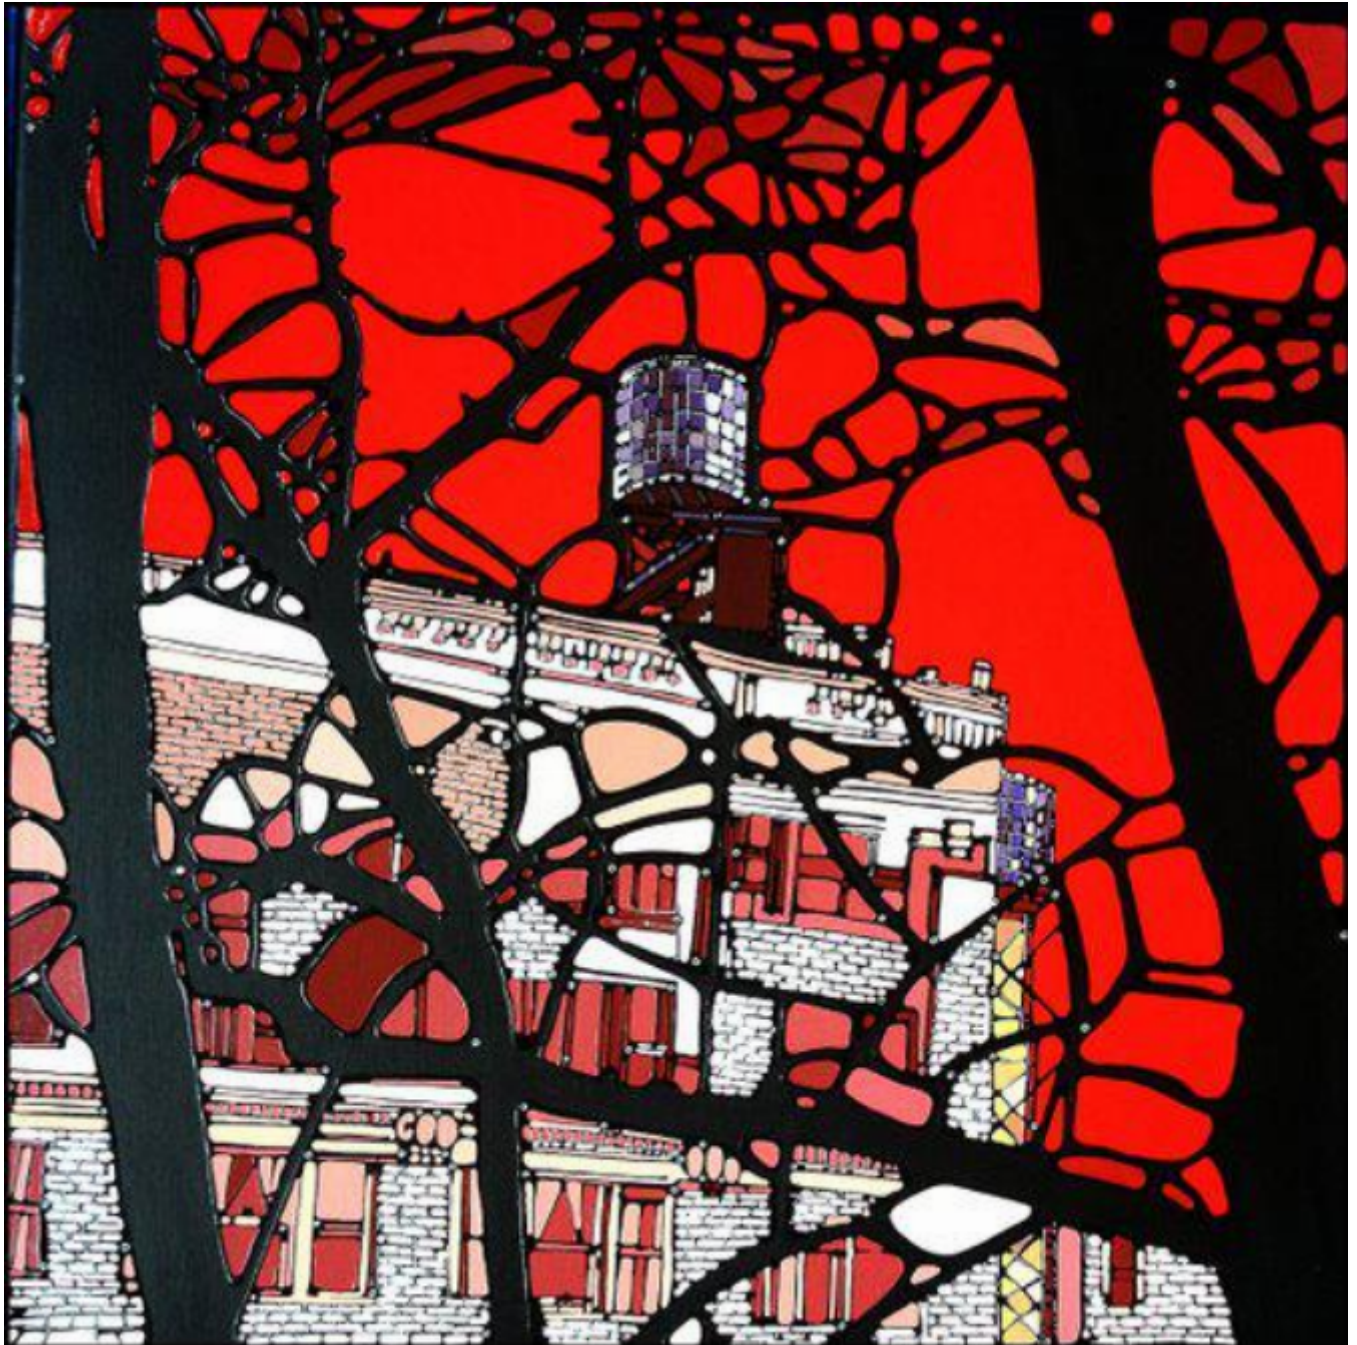

artéria

Ample

Denitza

Sold

REF: 5540

DESCRIPTION

2013

SOLD

Dimensions: 16x16 inches / 40x40 cm