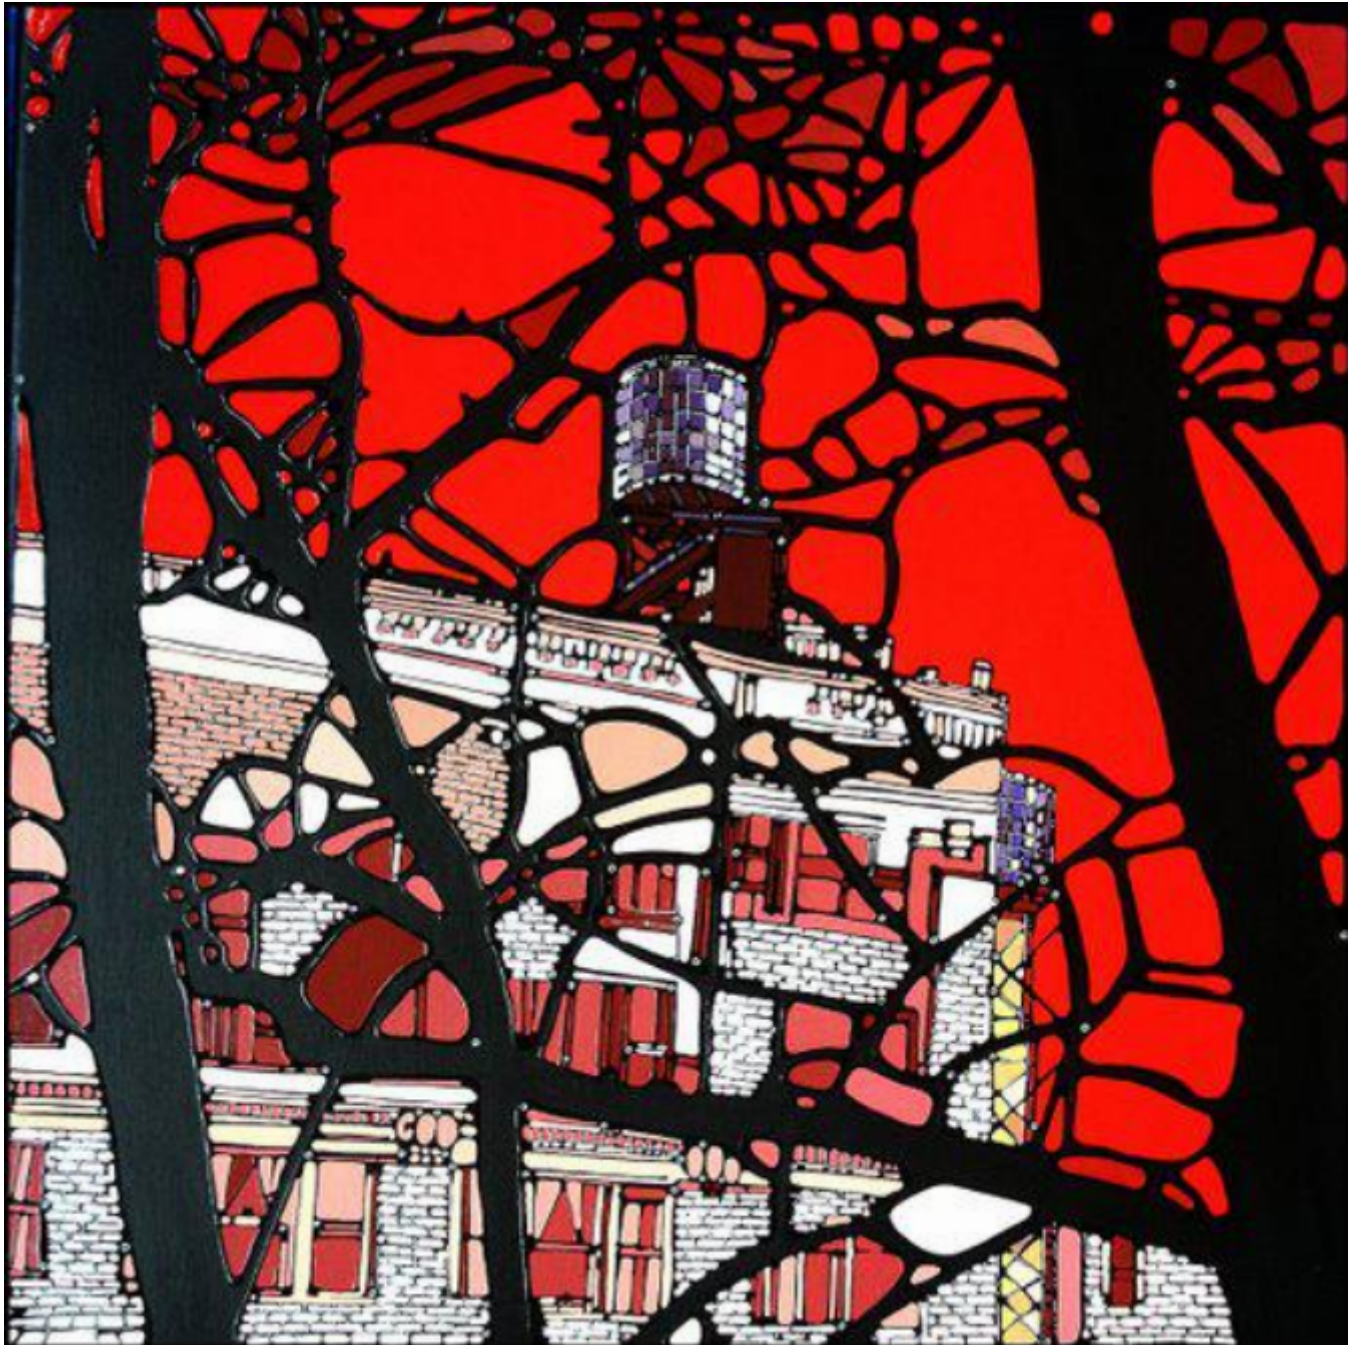

artéria

Ample

Denitza

Sold

REF: 5540

DESCRIPTION

2013

SOLD

Dimensions: 16x16 inches / 40x40 cm