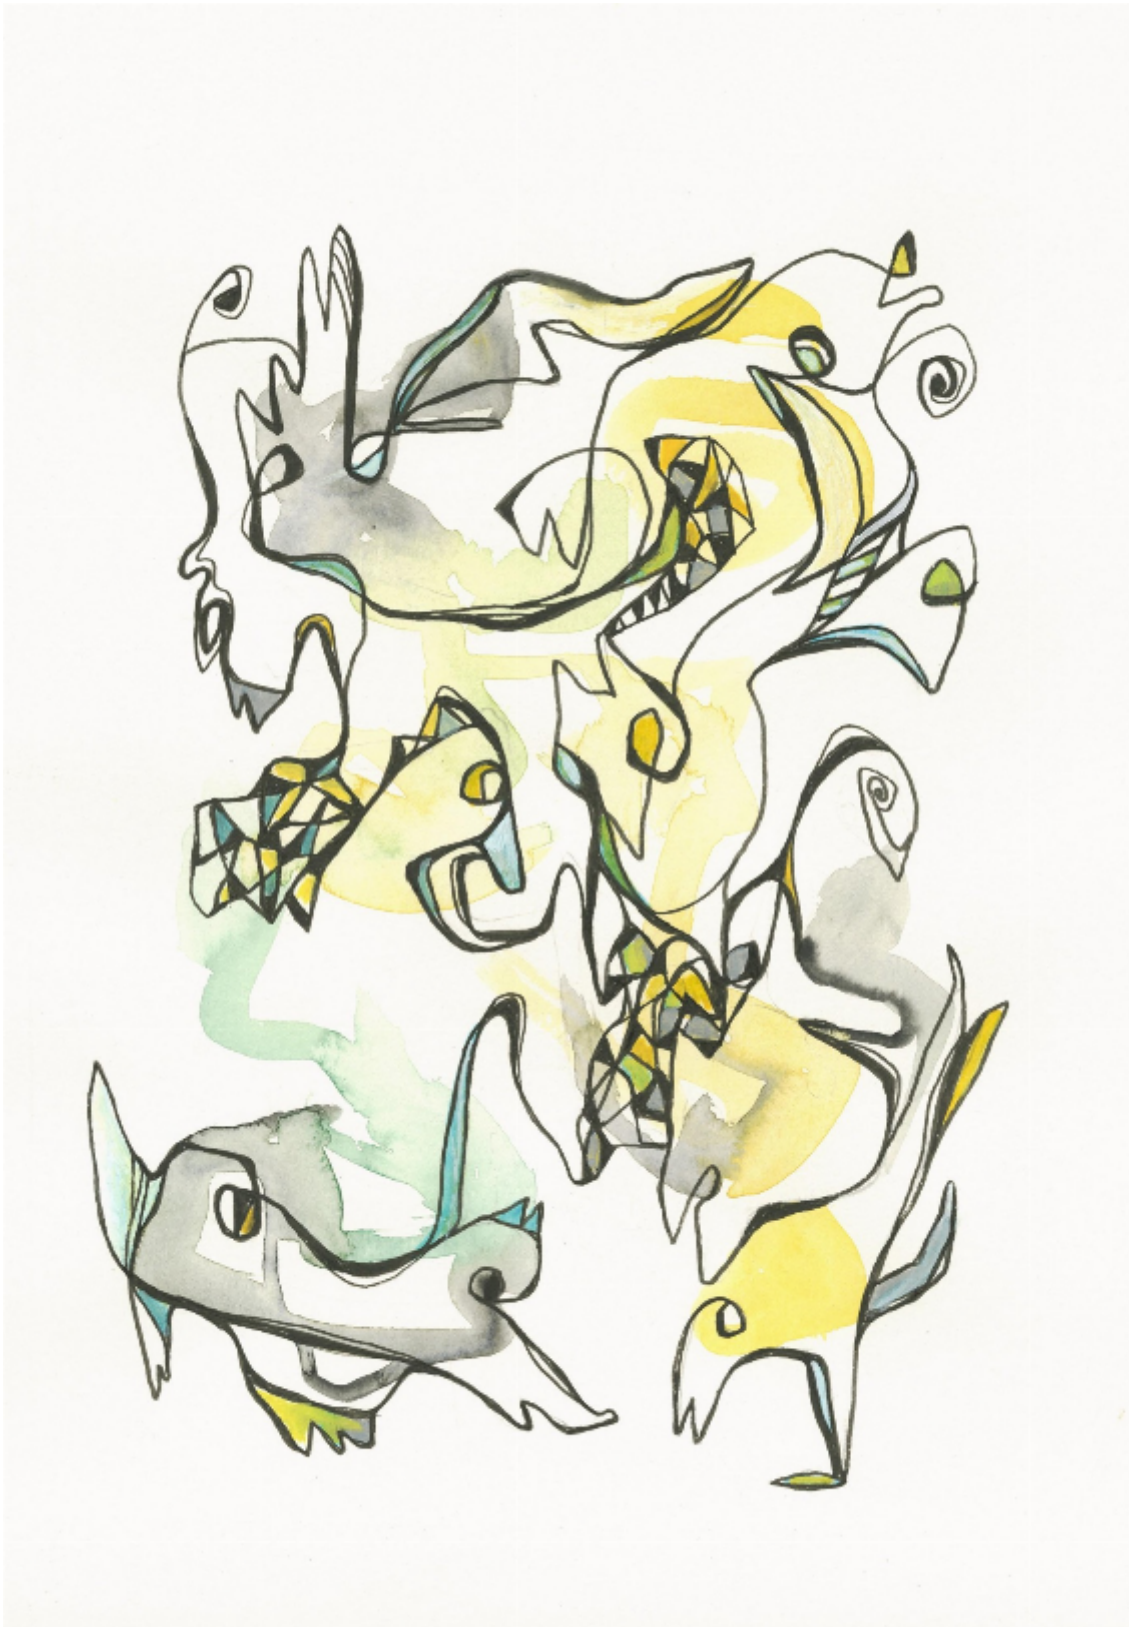

# artéria

Eau de vie 06

Carole Arbic

CA\$360 + TAX

REF: 17053

Height: 39.35 cm (15.5")

Width: 29.2 cm (11.5")

## DESCRIPTION

---

Watercolor and marker on paper, Framed