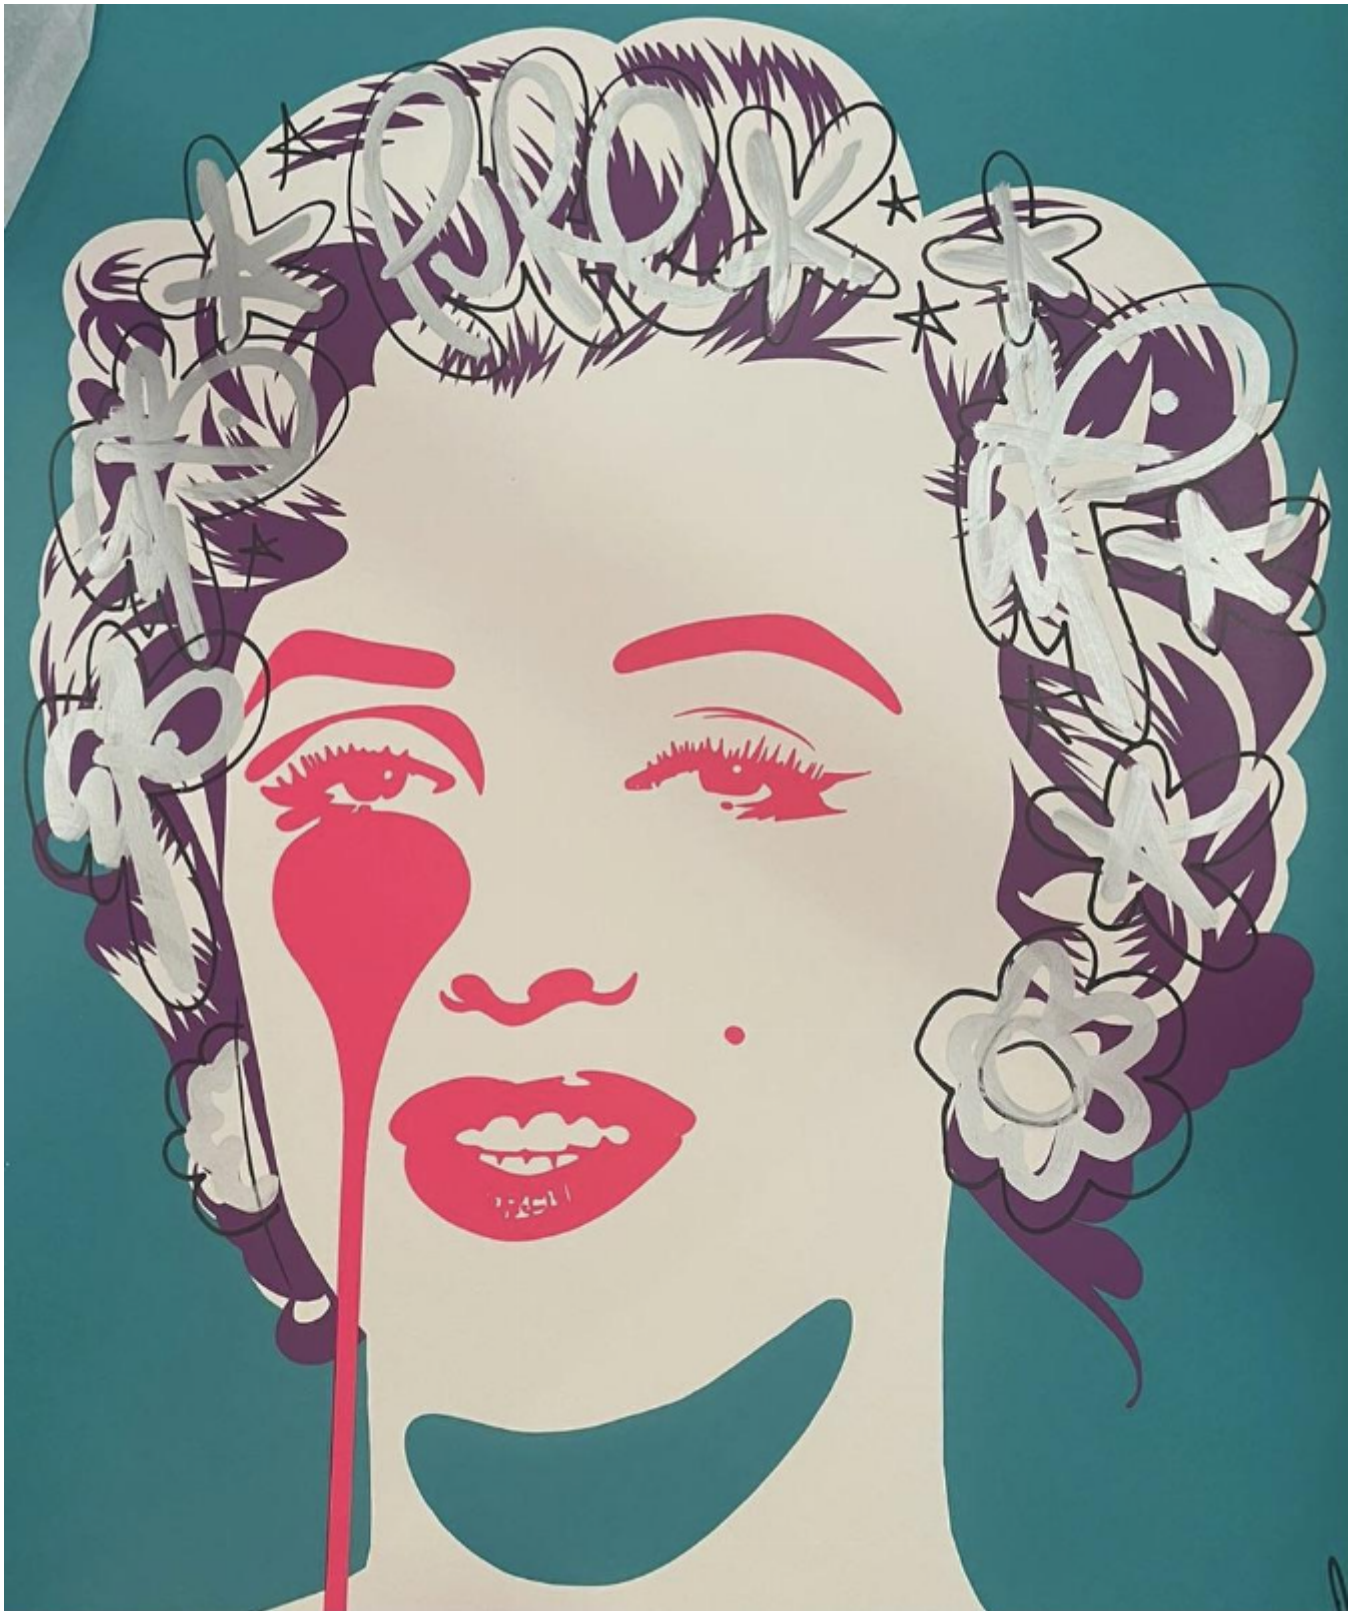

artéria

Marilyn Handfinished classic

"Pure Evil"

Sold

REF: 18345

Height: 85 cm (33.5")

Width: 70 cm (27.6")

## DESCRIPTION

---