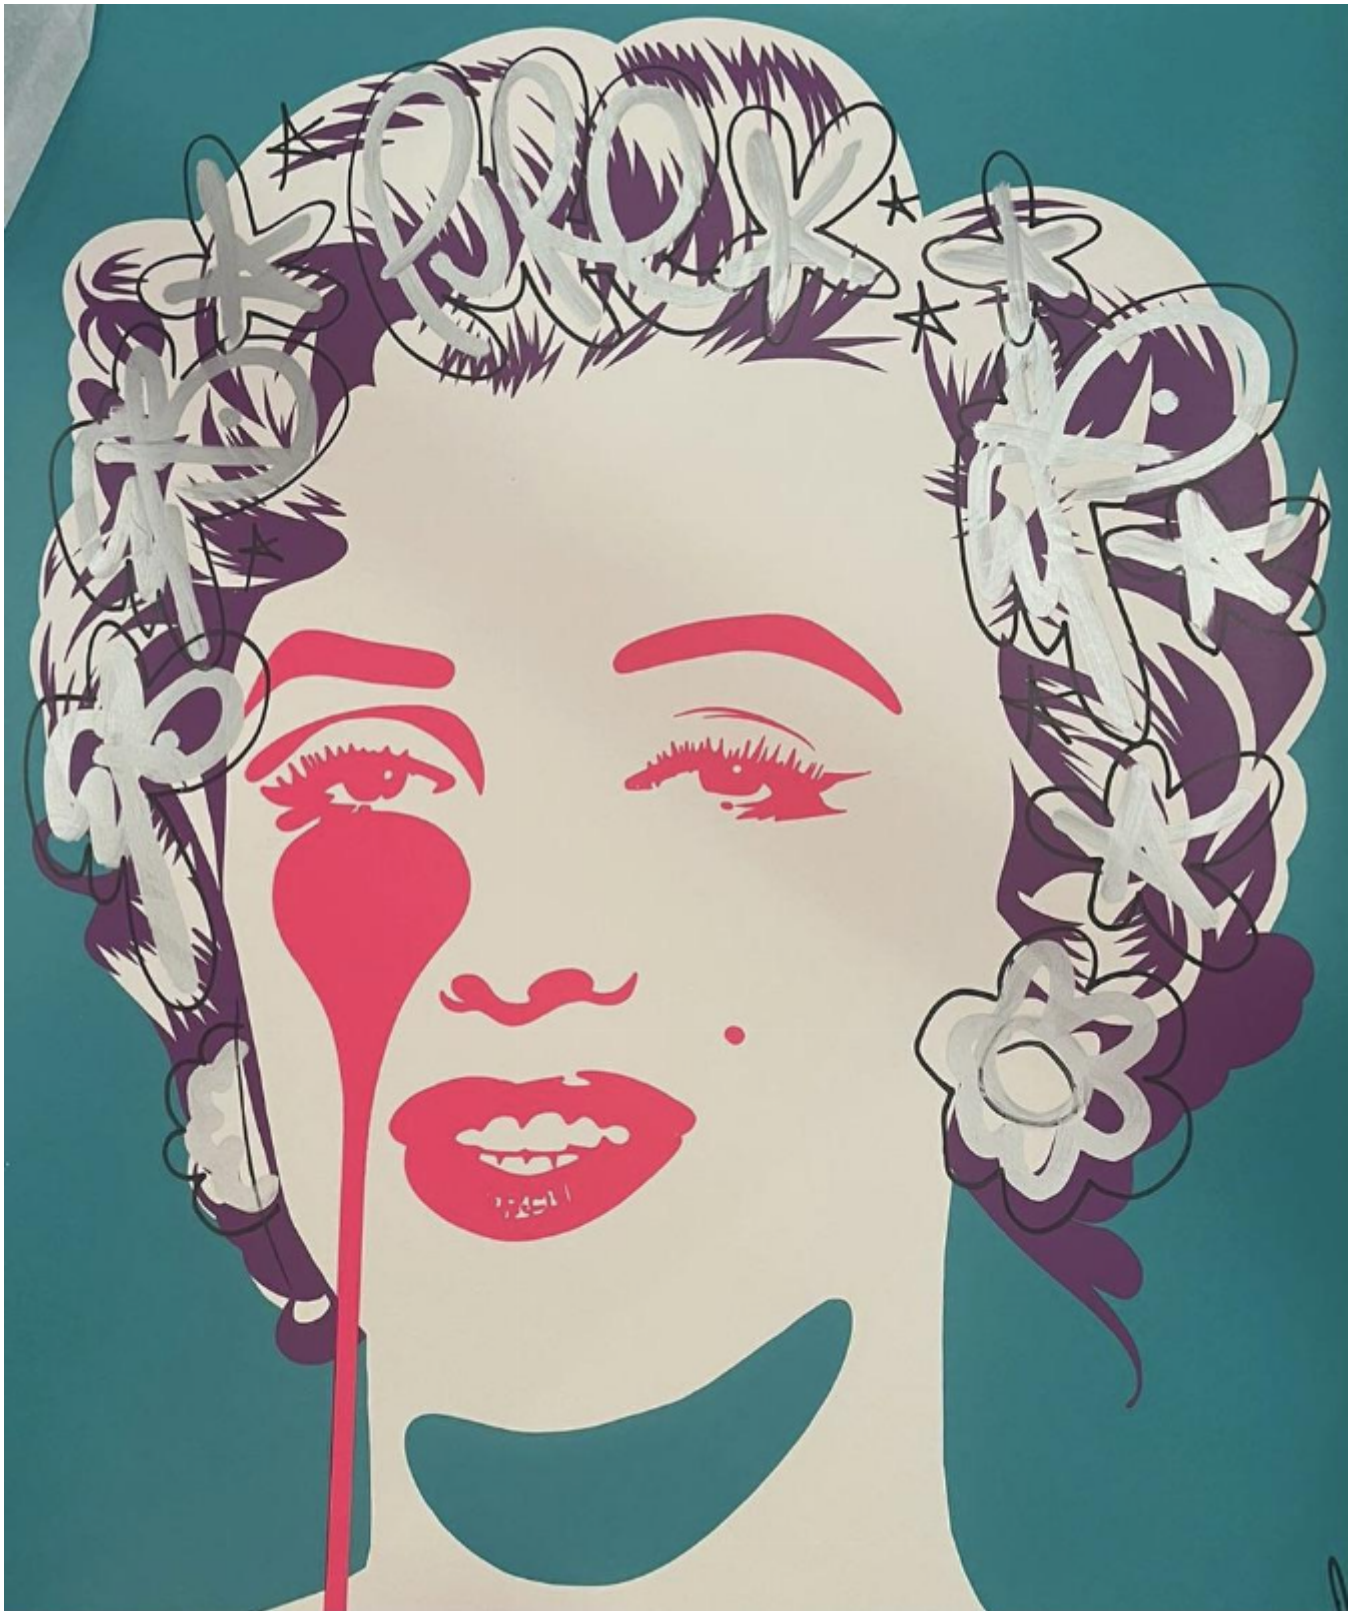

artéria

Marilyn Handfinished classic

"Pure Evil"

CA\$1,115 + TAX

REF: 18345

Height: 85 cm (33.5")

Width: 70 cm (27.6")

DESCRIPTION
